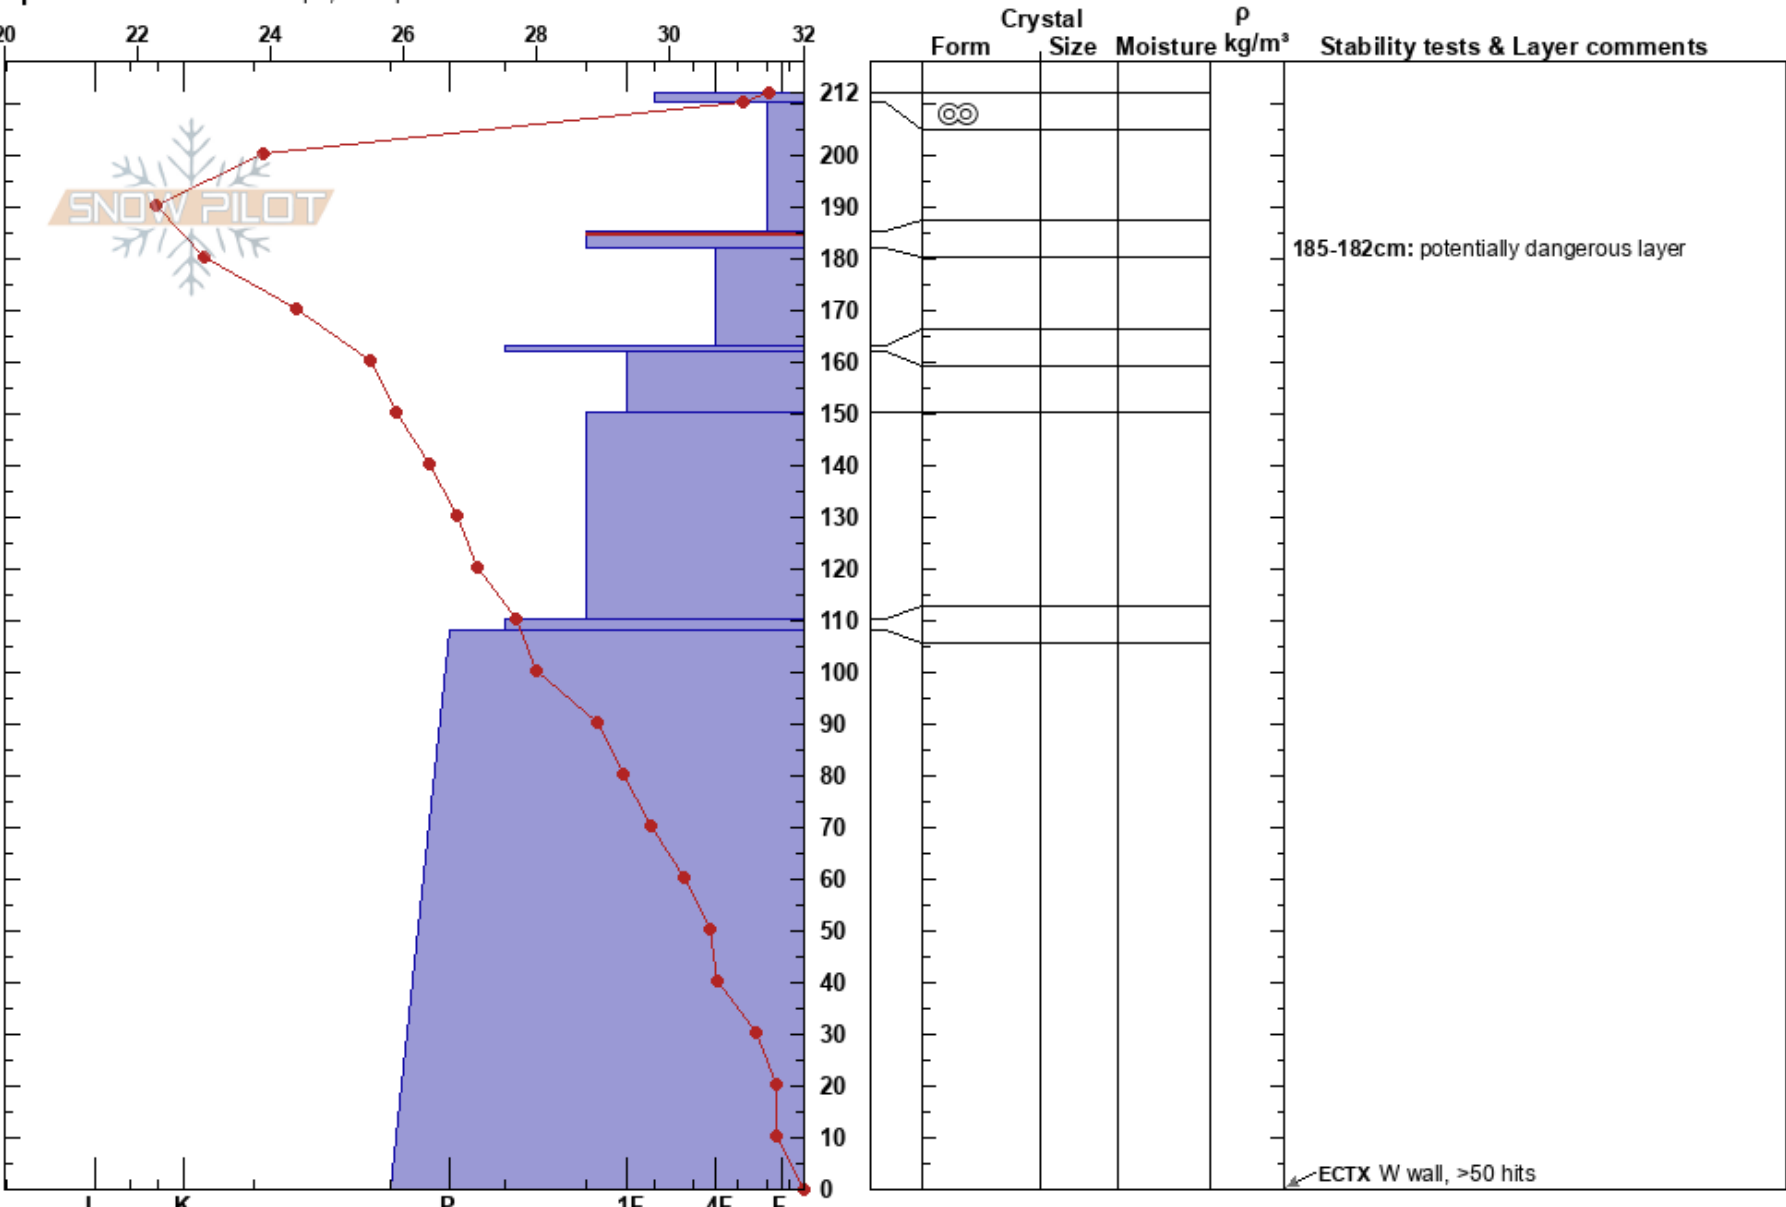

01-31-20 S&A day 3
 Wasatch Range
 UT
 Elevation: 8789 ft
 Aspect: S
 Specifics: Ski tracks on slope; Poor pit location

Hayden Beck
 01/31/2020 - 3:30am
 Co-ord: 40.59162N, -111.63620W
 Slope Angle:
 Wind Loading: no

Stability:
 Air Temperature: 31.5°F
 Sky Cover: SCT
 Precipitation: NO
 Wind: NW Calm

HS:212
 Layer Notes:
 185-182cm: potentially dangerous layer
 185-182cm: Problematic layer

Notes:

ECTX W wall, >50 hits