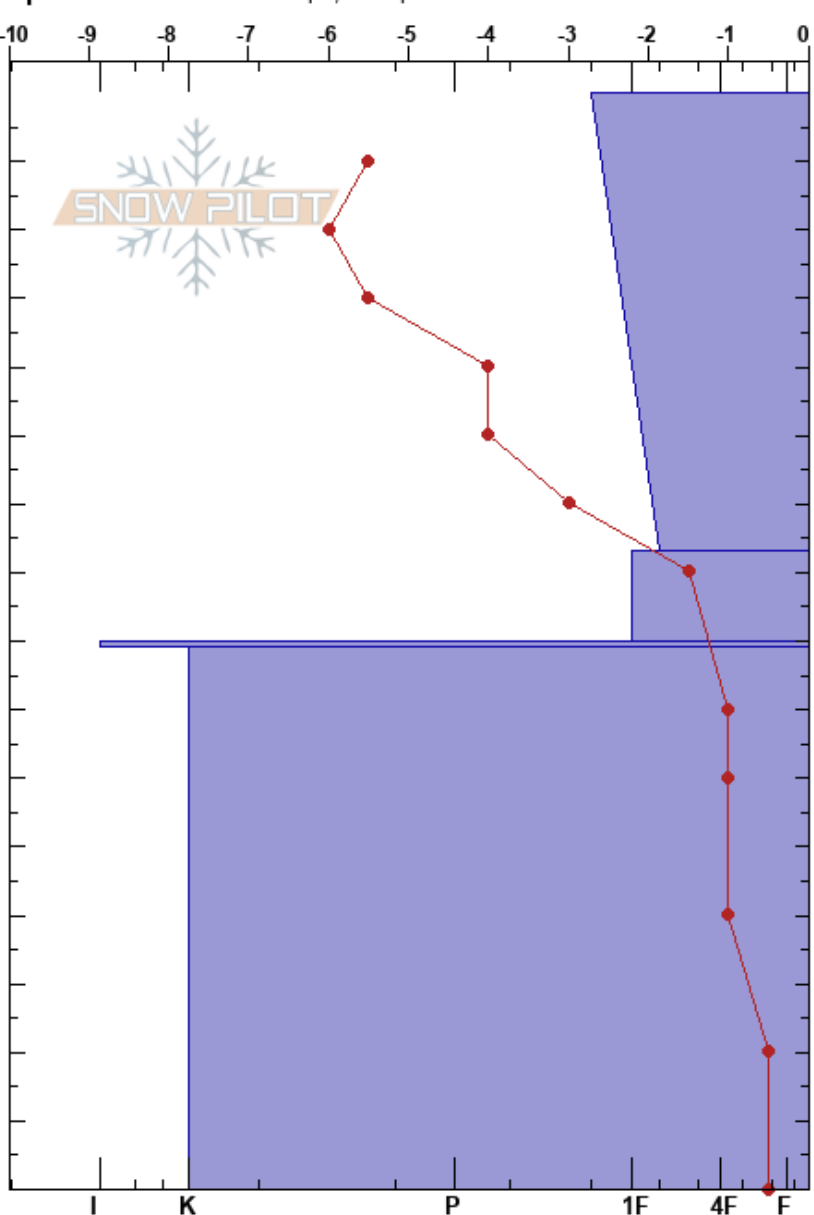

Steinskarfjellet high
 Kvaløya
 Norway
 Elevation: 464 m
 Aspect: E
 Specifics: Ski tracks on slope; Poor pit location

Paul Velsand
 01/03/2017 - 11:20
 Co-ord: 33W 660044E 7731831N
 Slope Angle: 30°
 Wind Loading: no

Stability: Good
 Air Temperature: -4°C
 Sky Cover: SCT
 Precipitation: NO
 Wind: S Light Breeze

HS:160
 PF:15
 Layer Notes:

Form	Crystal		Moisture	ρ kg/m ³	Stability tests & Layer comments
	Size				
■	0.3		D	320	
♡	1.5		D	340	
■					
♡	2		D	370	
					ECTX