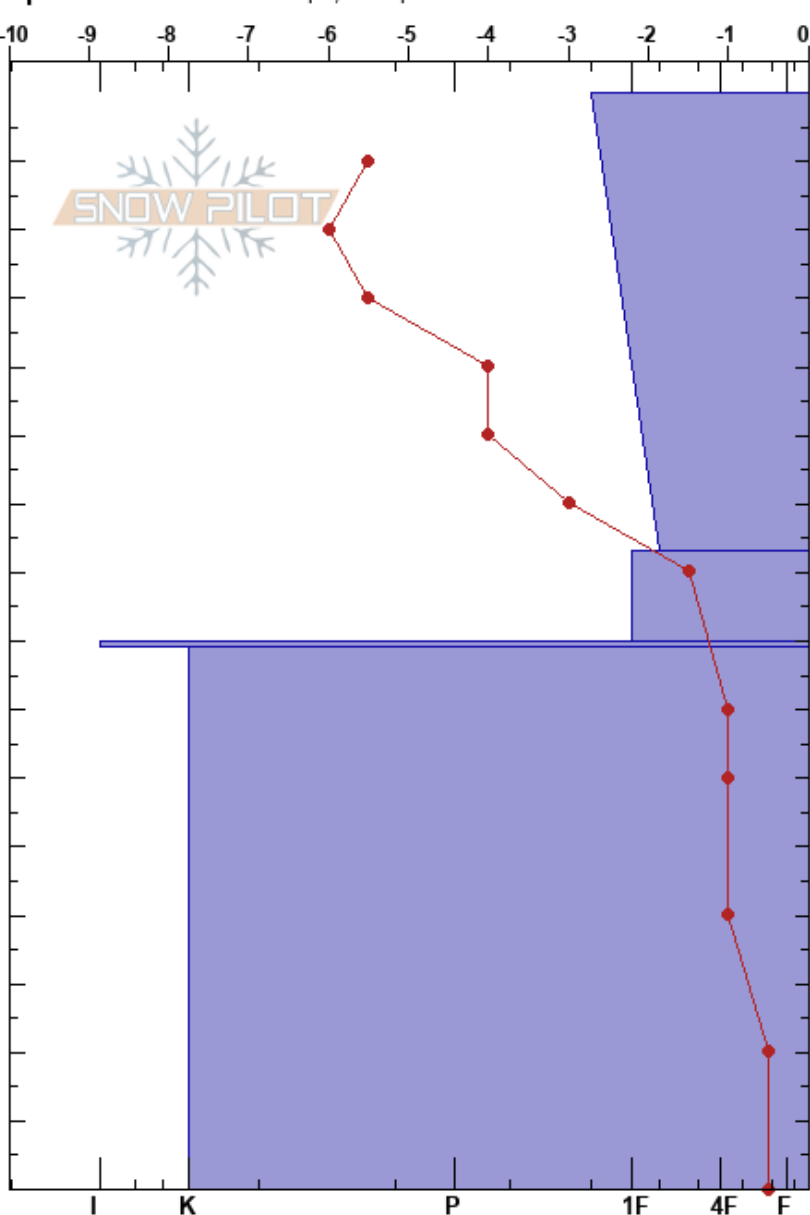

Steinskarfjellet high
 Kvaløya
 Norway
 Elevation: 464 m
 Aspect: E
 Specifics: Ski tracks on slope; Poor pit location

Paul Velsand
 01/03/2017 - 11:20
 Co-ord: 33W 660044E 7731831N
 Slope Angle: 30°
 Wind Loading: no

Stability: Good
 Air Temperature: -4°C
 Sky Cover: SCT
 Precipitation: NO
 Wind: S Light Breeze

HS:160
 PF:15
 Layer Notes:

Form	Crystal		Moisture	ρ kg/m ³	Stability tests & Layer comments
	Size				
■	0.3		D	320	
♡	1.5		D	340	
■					
♡	2		D	370	
					ECTX

Notes: Bid rock in pit. Could not find temperature stake.