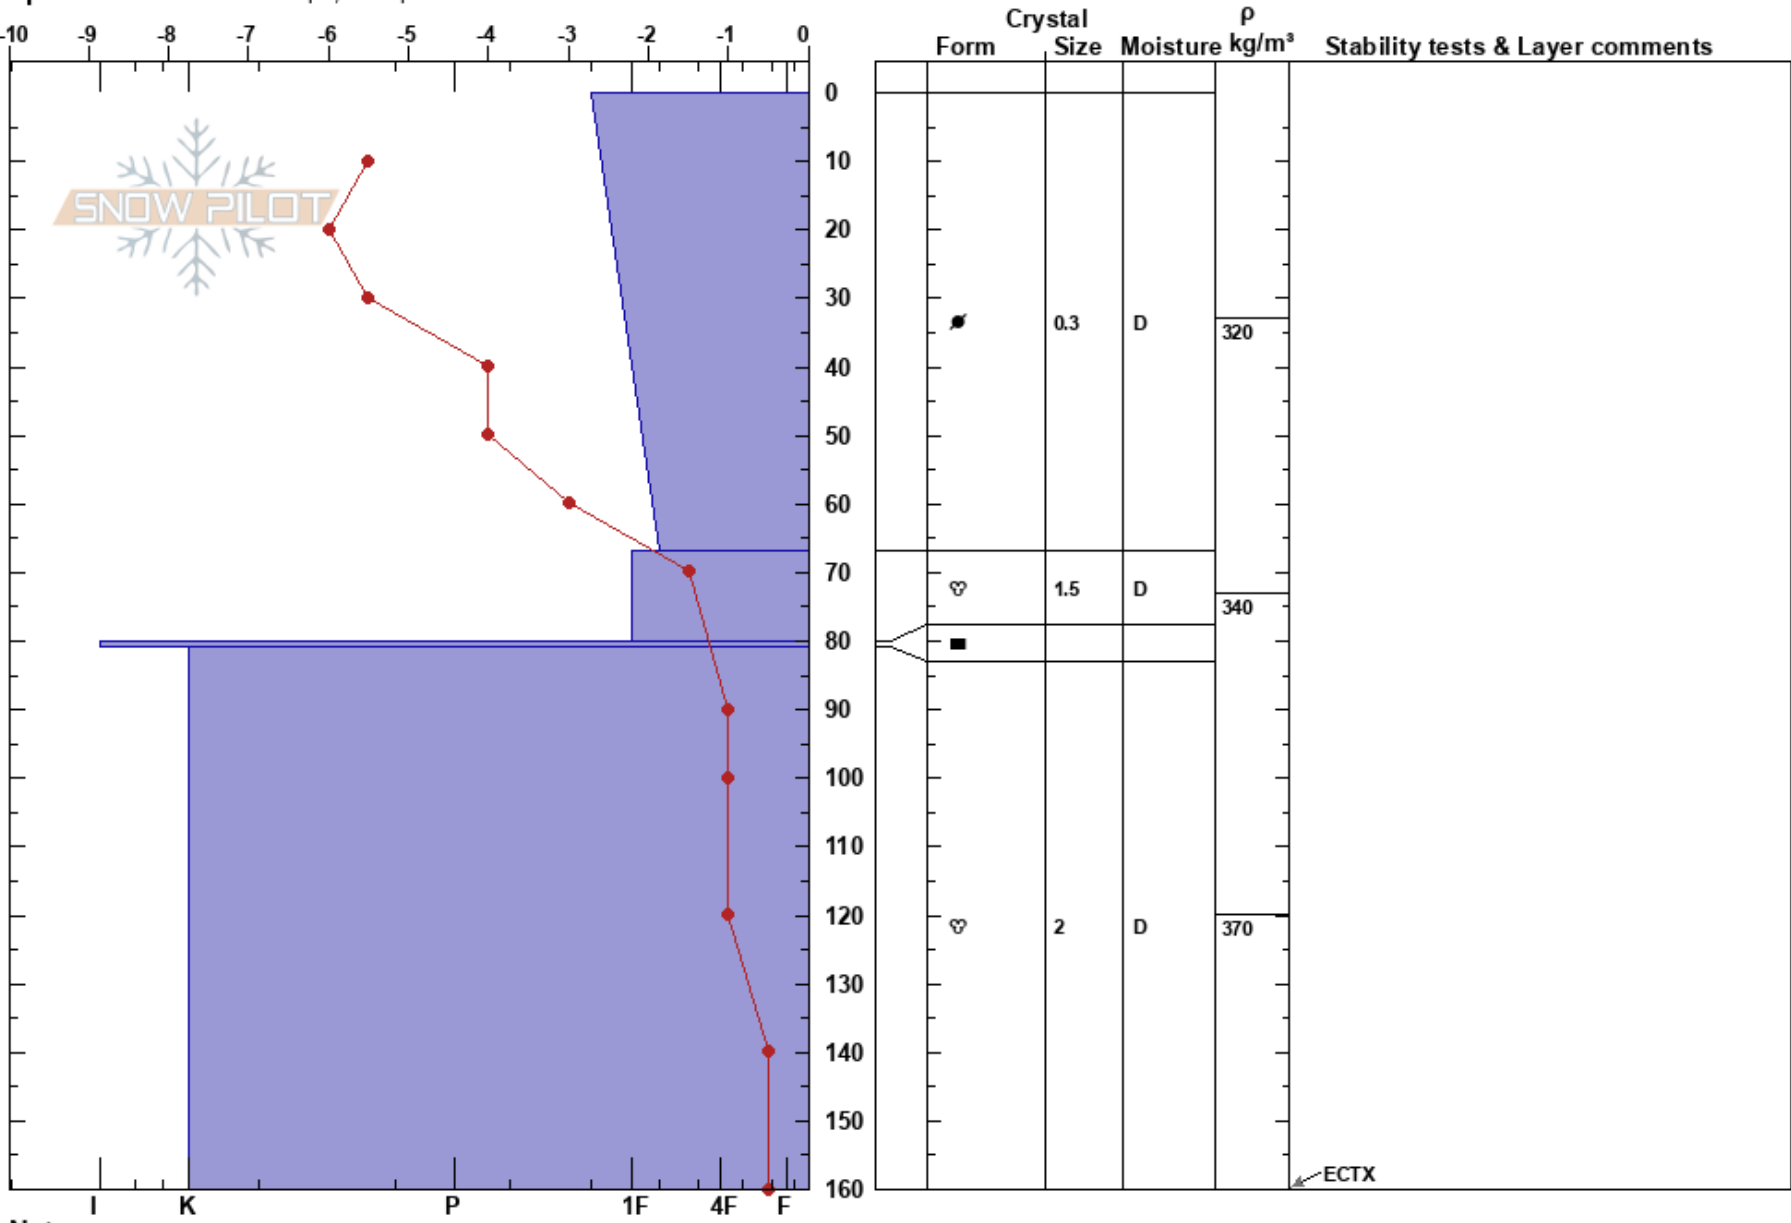

Steinskarfjellet high
 Kvaløya
 Norway
Elevation: 464 m
Aspect: E
Specifics: Ski tracks on slope; Poor pit location

Paul Velsand
 01/03/2017 - 11:20
Co-ord: 33W 660044E 7731831N
Slope Angle: 30°
Wind Loading: no

Stability: Good **HS:** 160 **Layer Notes:**
Air Temperature: -4°C **PF:** 15
Sky Cover: SCT
Precipitation: NO
Wind: S Light Breeze

Notes: Bid rock in pit. Could not find temperature stake.