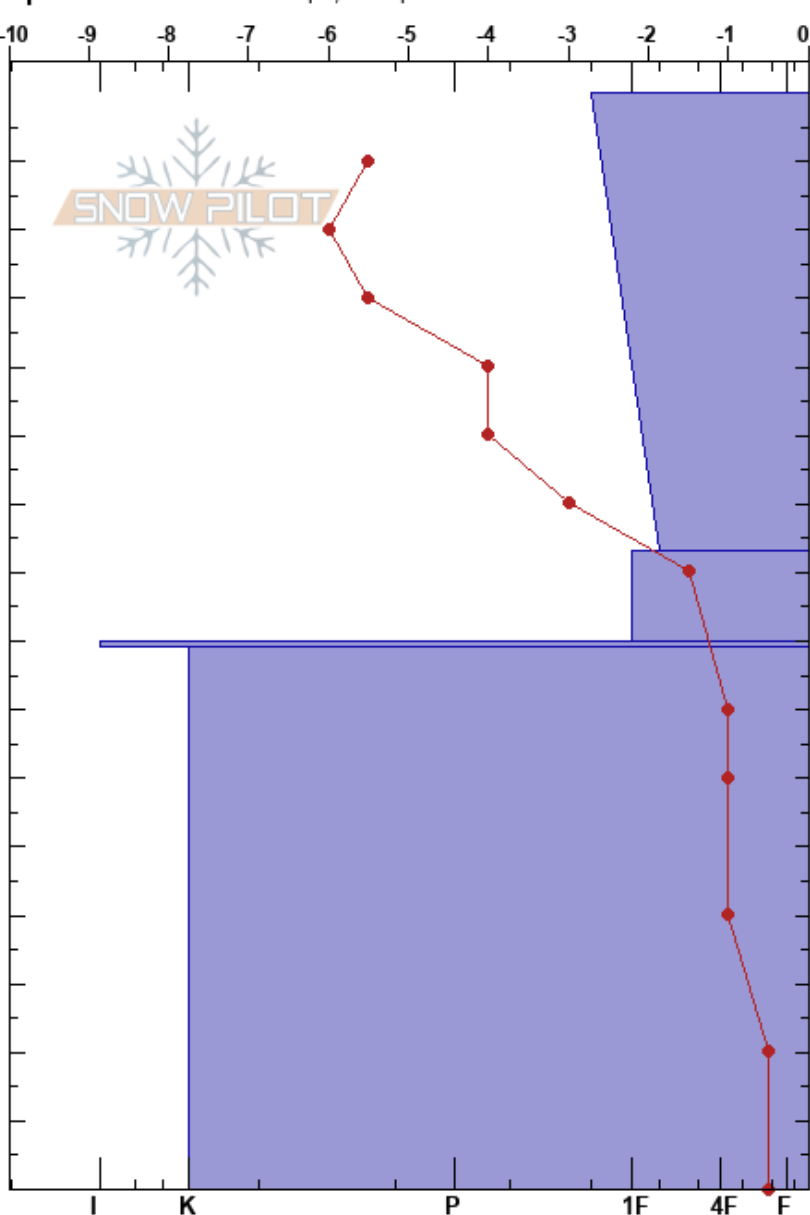

Steinskarfjellet high
 Kvaløya
 Norway
Elevation: 464 m
Aspect: E
Specifics: Ski tracks on slope; Poor pit location

Paul Velsand
 01/03/2017 - 11:20
Co-ord: 33W 660044E 7731831N
Slope Angle: 30°
Wind Loading: no

Stability: Good **HS:** 160 **Layer Notes:**
Air Temperature: -4°C **PF:** 15
Sky Cover: SCT
Precipitation: NO
Wind: S Light Breeze

Form	Crystal		Moisture	ρ kg/m ³	Stability tests & Layer comments
	Size				
■	0.3		D	320	
♡	1.5		D	340	
■					
♡	2		D	370	
					ECTX

Notes: Bid rock in pit. Could not find temperature stake.