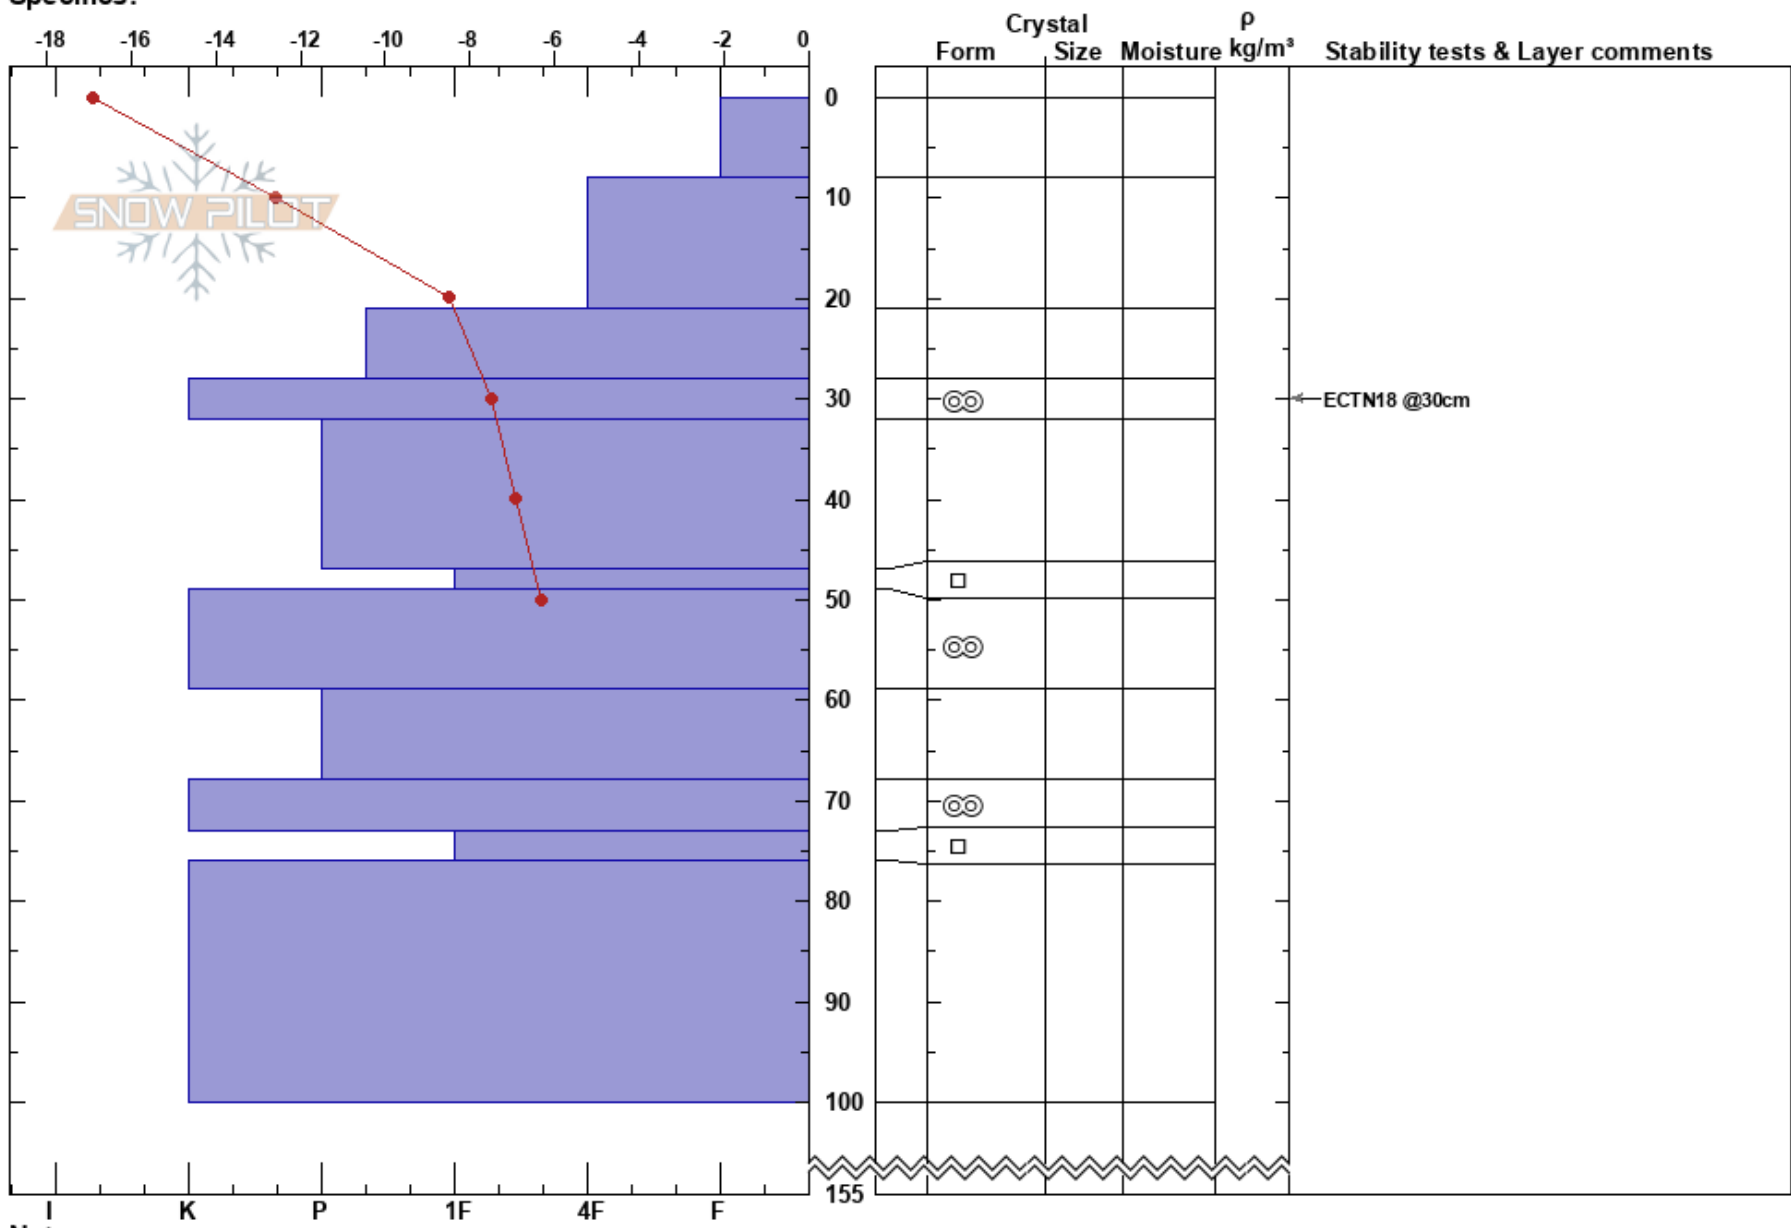

Gaergetjorru
 Abisko
 Sweden
 Elevation: 920 m
 Aspect:
 Specifics:

Abisko Nuolja
 04/02/2020 - 10:40
 Co-ord: 68.41001N, 18.36058E
 Slope Angle: 29°
 Wind Loading: no

Stability:
 Air Temperature: -10.8°C PF:30 28-32cm:Problematic layer
 Sky Cover: SCT
 Precipitation: NO
 Wind: SW Light Breeze