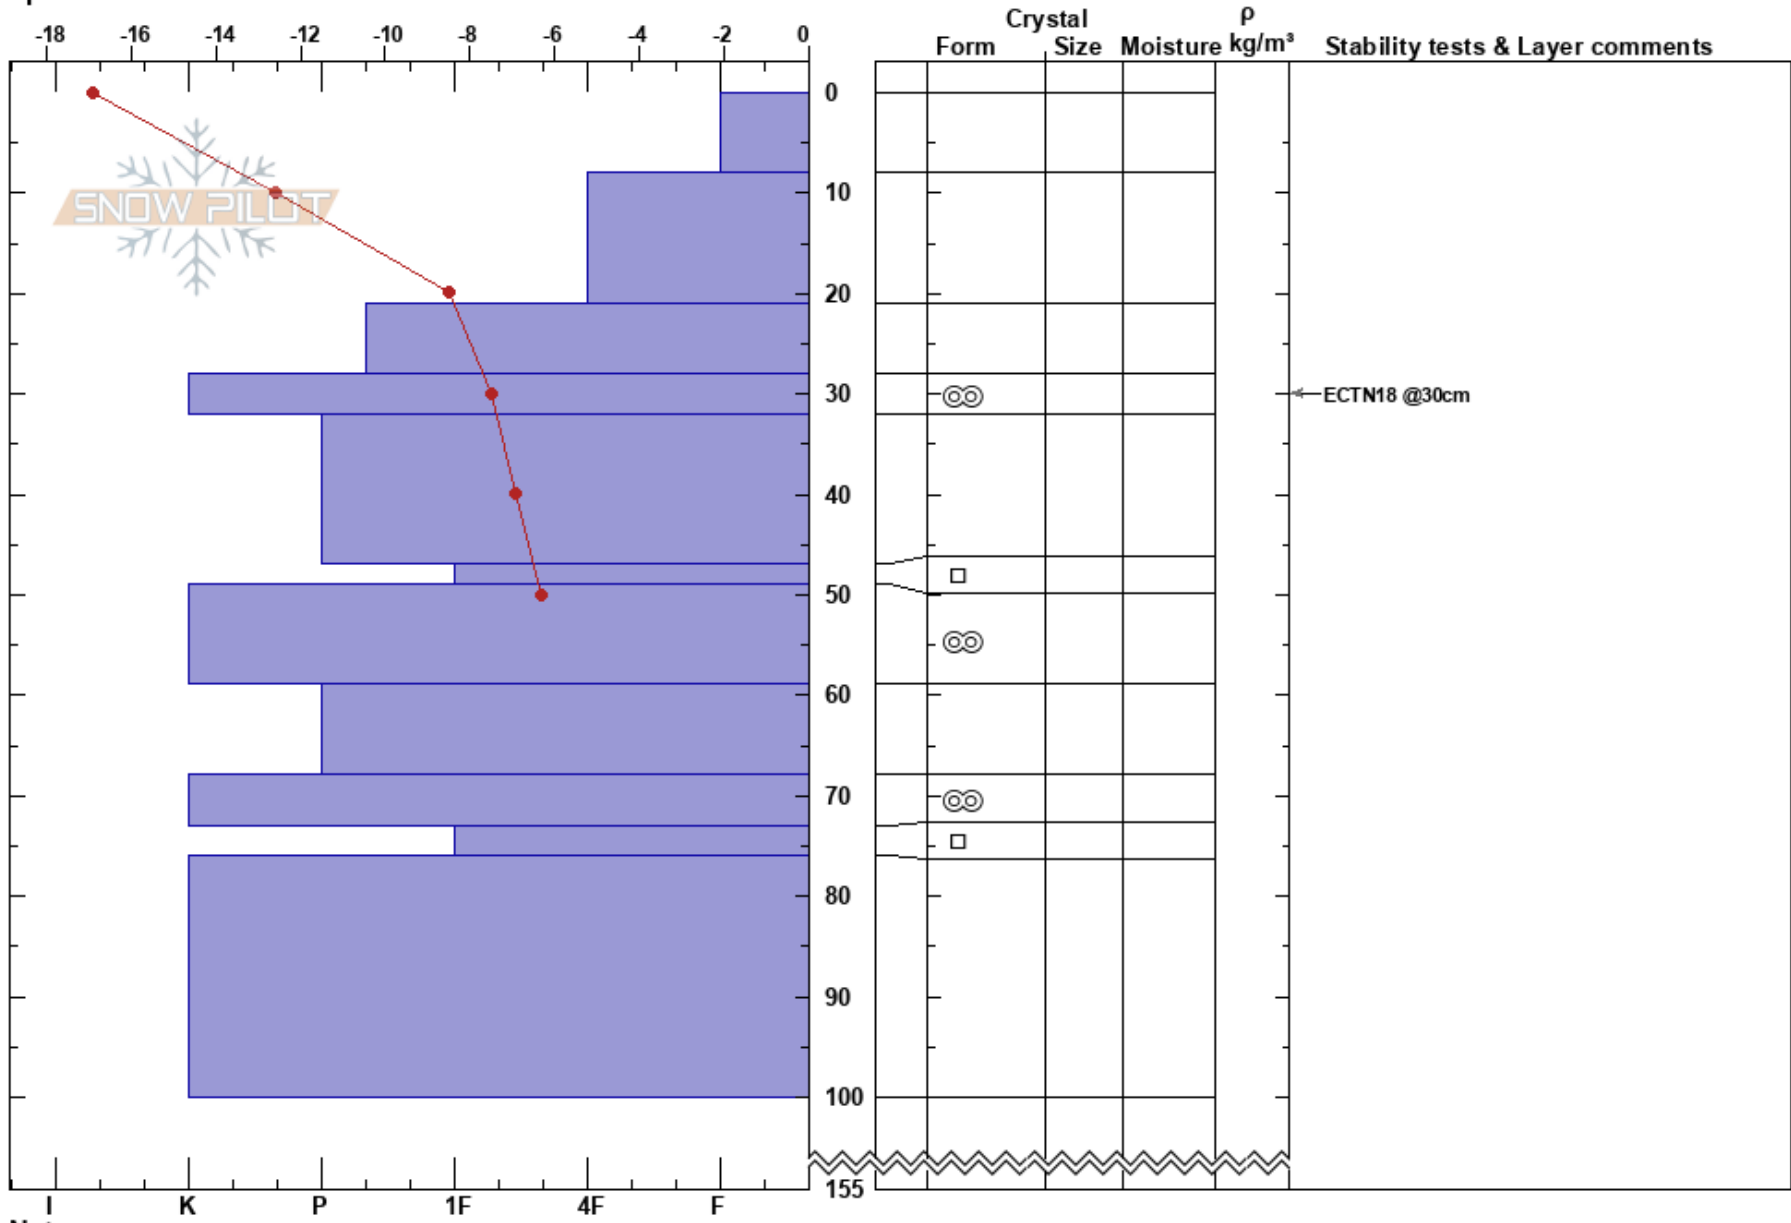

Gaergetjorru
 Abisko Nuolja
 Sweden
 Elevation: 920 m
 Aspect:
 Specifics:

04/02/2020 - 10:40
 Co-ord: 68.41001N, 18.36058E
 Slope Angle: 29°
 Wind Loading: no

Stability:
 Air Temperature: -10.8°C PF:30 28-32cm:Problematic layer
 Sky Cover: SCT
 Precipitation: NO
 Wind: SW Light Breeze

HS:155

Layer Notes:

Notes: