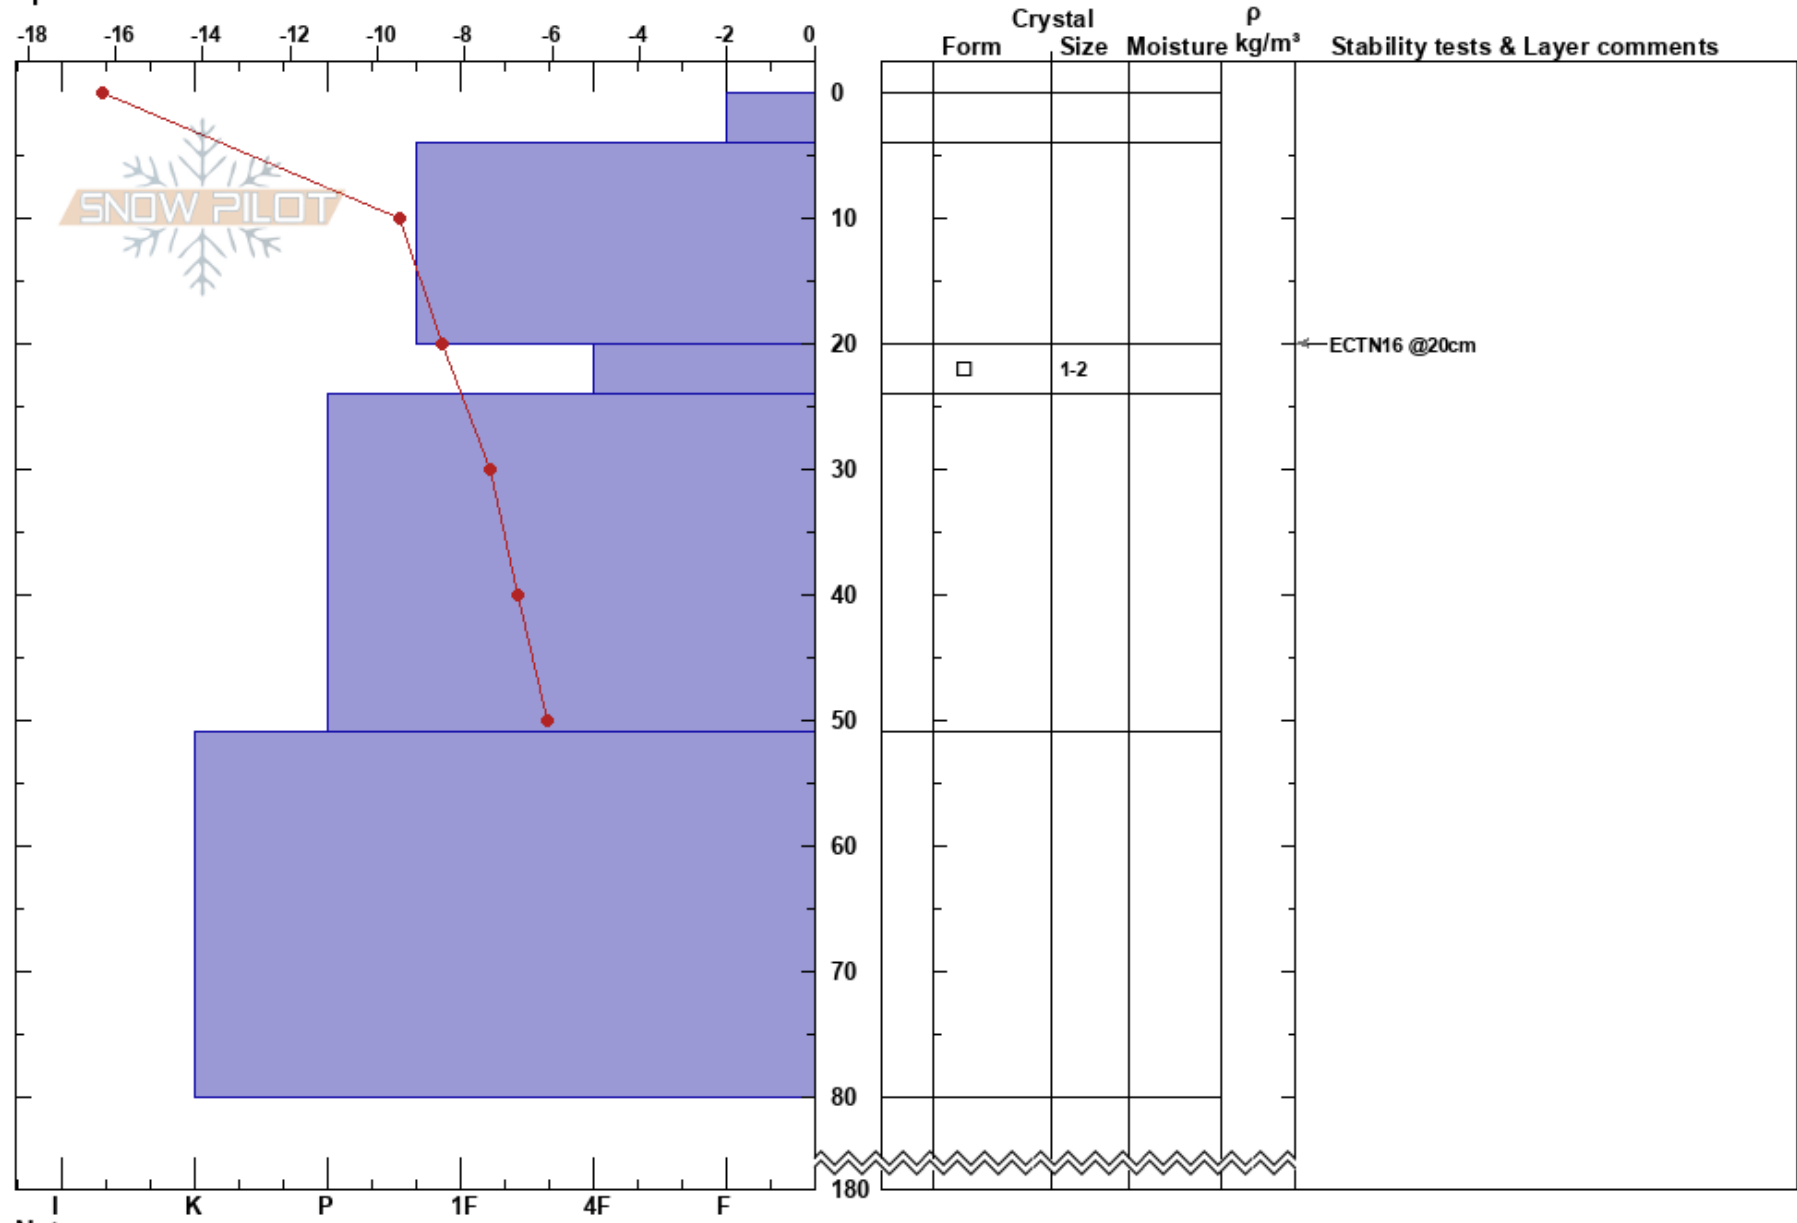

Läkta anh  
 Abisko  
 Sweden  
 Elevation: 690 m  
 Aspect:  
 Specifics:

Abisko Nuolja  
 04/02/2020 - 09:30  
 Co-ord: 68.41635N, 18.36189E  
 Slope Angle: 22°  
 Wind Loading:

Stability:  
 Air Temperature: 12.4°C PF:20 20-24cm:Problematic layer  
 Sky Cover: FEW  
 Precipitation: NO  
 Wind: