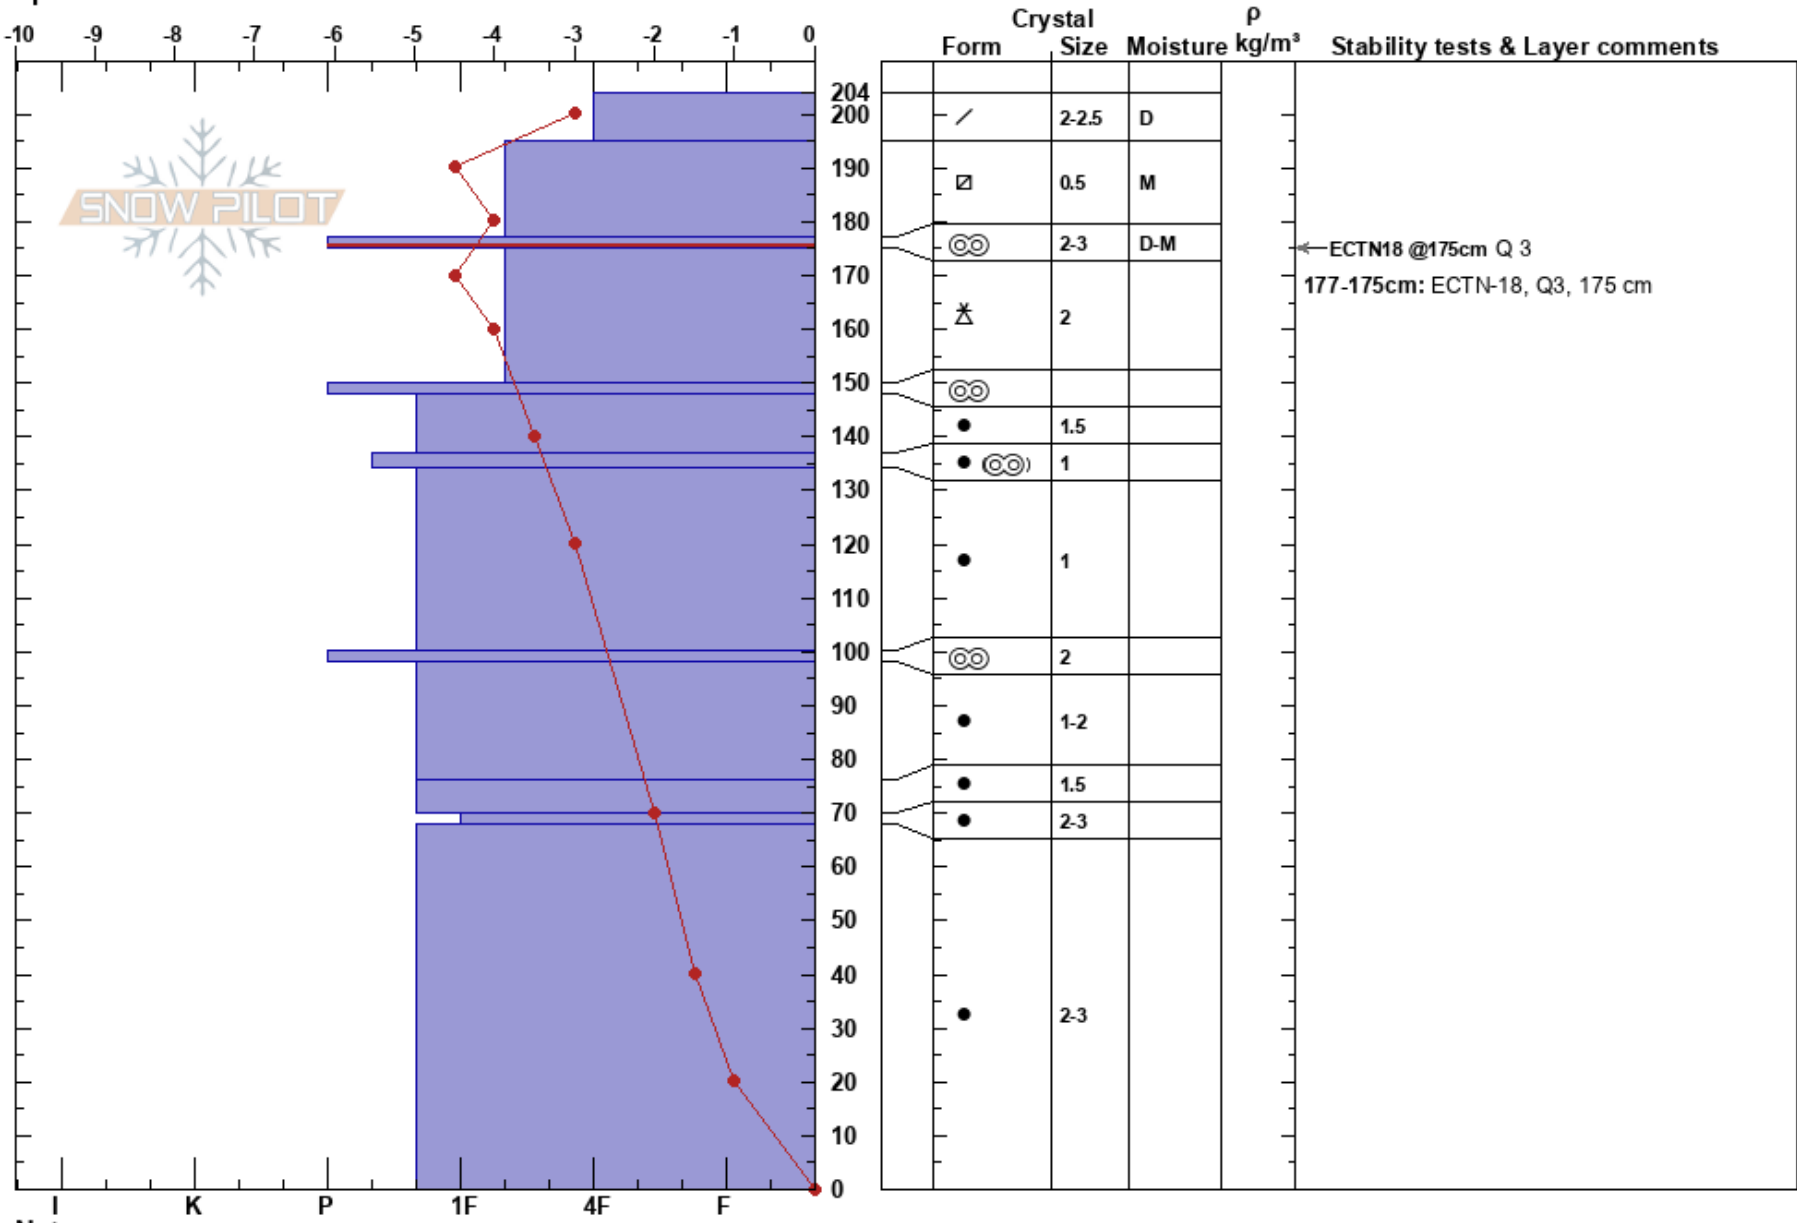

Atwater, Alta Ut, 1/31
 Southern Wasatch
 UT
 Elevation: 2714 m
 Aspect: S
 Specifics:

Zachariah Chatterley
 01/31/2020 - 2:00pm
 Co-ord: 40.59212N, -111.64049W
 Slope Angle: 23°
 Wind Loading:

Stability: Good
 Air Temperature: -6.7°C
 Sky Cover: FEW
 Precipitation: NO
 Wind: Calm

HS:204
 PF:40
 PS:7
 177-175cm: ECTN-18, Q3, 175 cm
 177-175cm: Problematic layer

Notes: 2nd full pit, dug by Zac, Nate, Dalon, and Eric. Cam supervising/teaching.