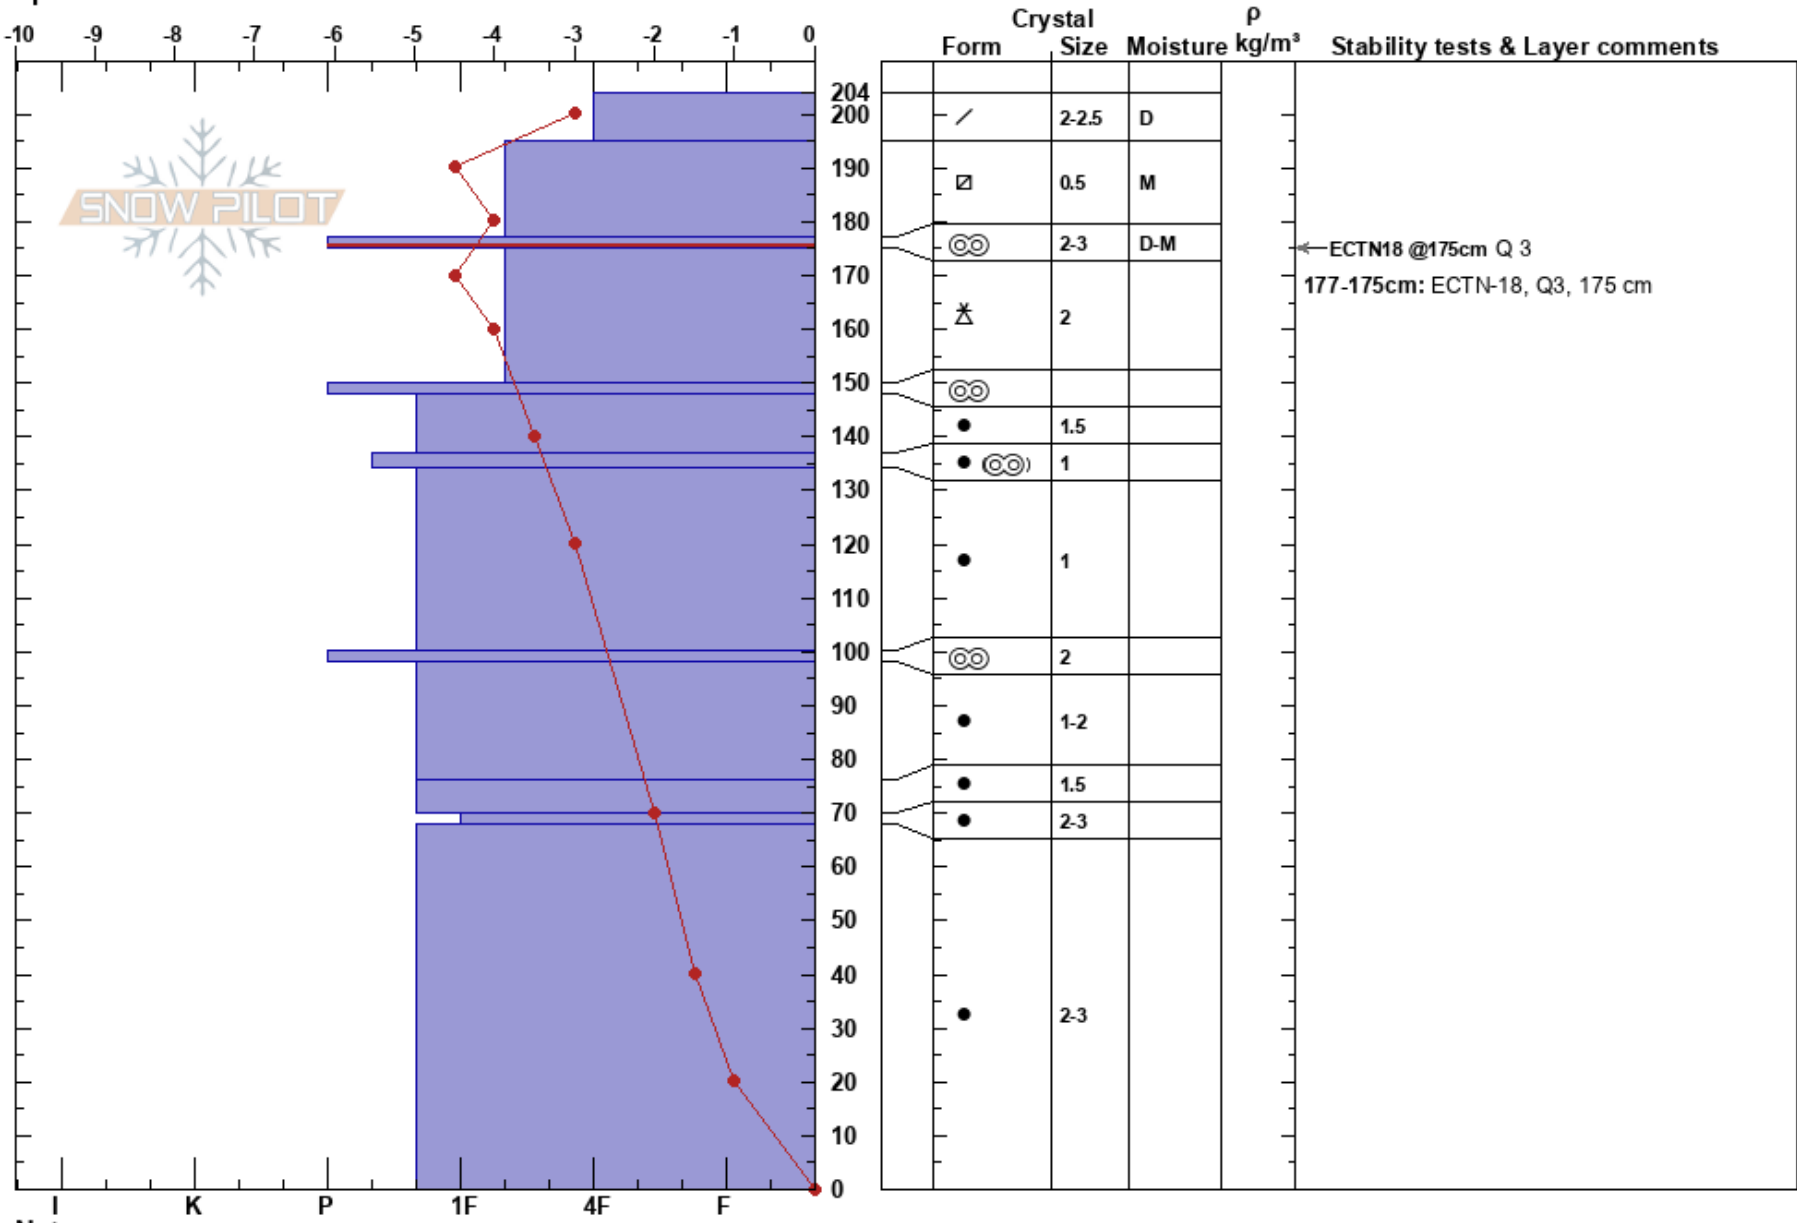

Atwater, Alta Ut, 1/31  
 Southern Wasatch  
 UT  
 Elevation: 2714 m  
 Aspect: S  
 Specifics:

Zachariah Chatterley  
 01/31/2020 - 2:00pm  
 Co-ord: 40.59212N, -111.64049W  
 Slope Angle: 23°  
 Wind Loading:

Stability: Good  
 Air Temperature: -6.7°C  
 Sky Cover: FEW  
 Precipitation: NO  
 Wind: Calm

HS:204  
 PF:40  
 PS:7  
 177-175cm: ECTN-18, Q3, 175 cm  
 177-175cm: Problematic layer

Notes: 2nd full pit, dug by Zac, Nate, Dalon, and Eric. Cam supervising/teaching.