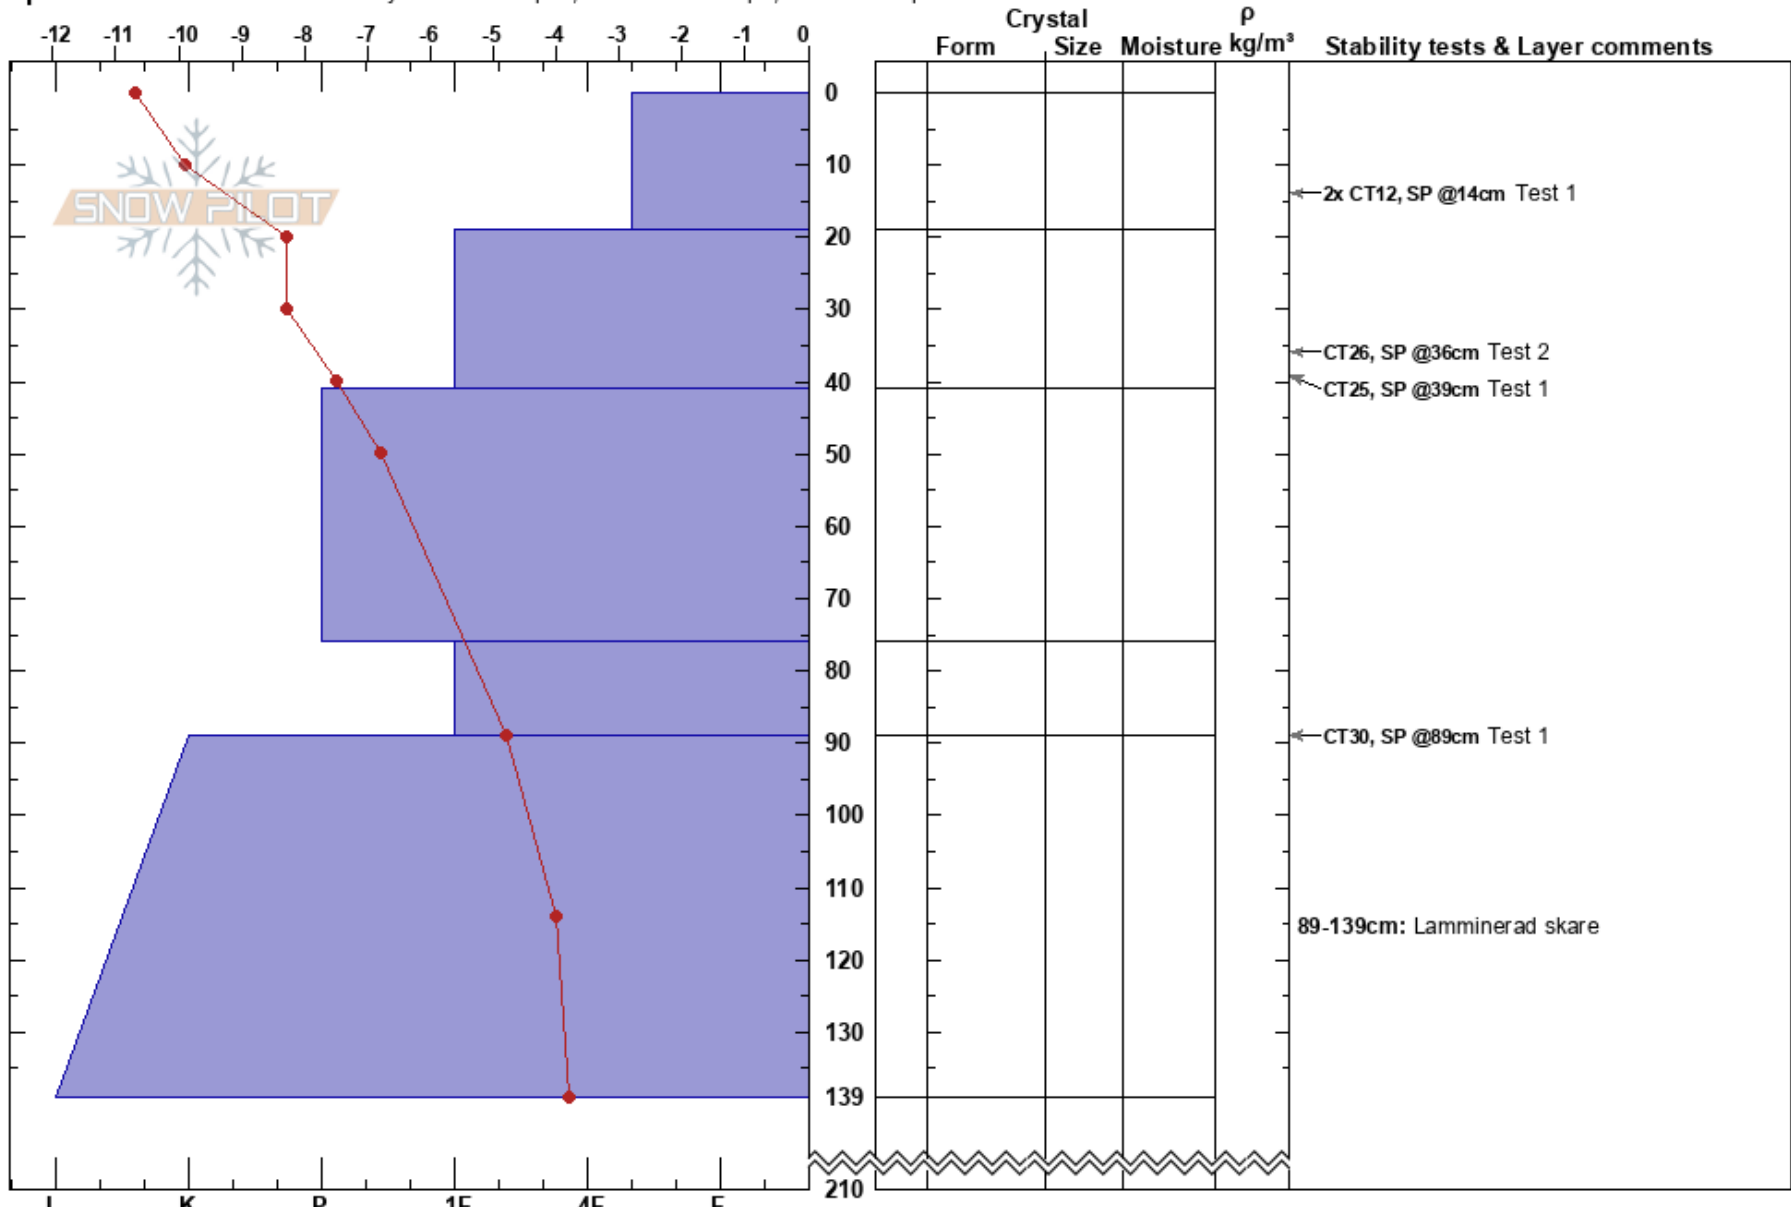

Nordals Namnlösa  
 Riksgänsen  
 Sweden  
 Elevation: 785 m  
 Aspect: NE

Erik Lidström  
 01/03/2017 - 10:00  
 Co-ord: 68.40491N, 18.11611E  
 Slope Angle: 20°  
 Wind Loading: no

Stability: Good HS:210  
 Air Temperature: 8.5°C PF:25 89-139cm: Lamminerad skare  
 Sky Cover: BKN  
 Precipitation: NO  
 Wind: W Calm

Specifics: Recent avalanche activity on similar slopes; Ski tracks on slope; We skied slope

Notes: