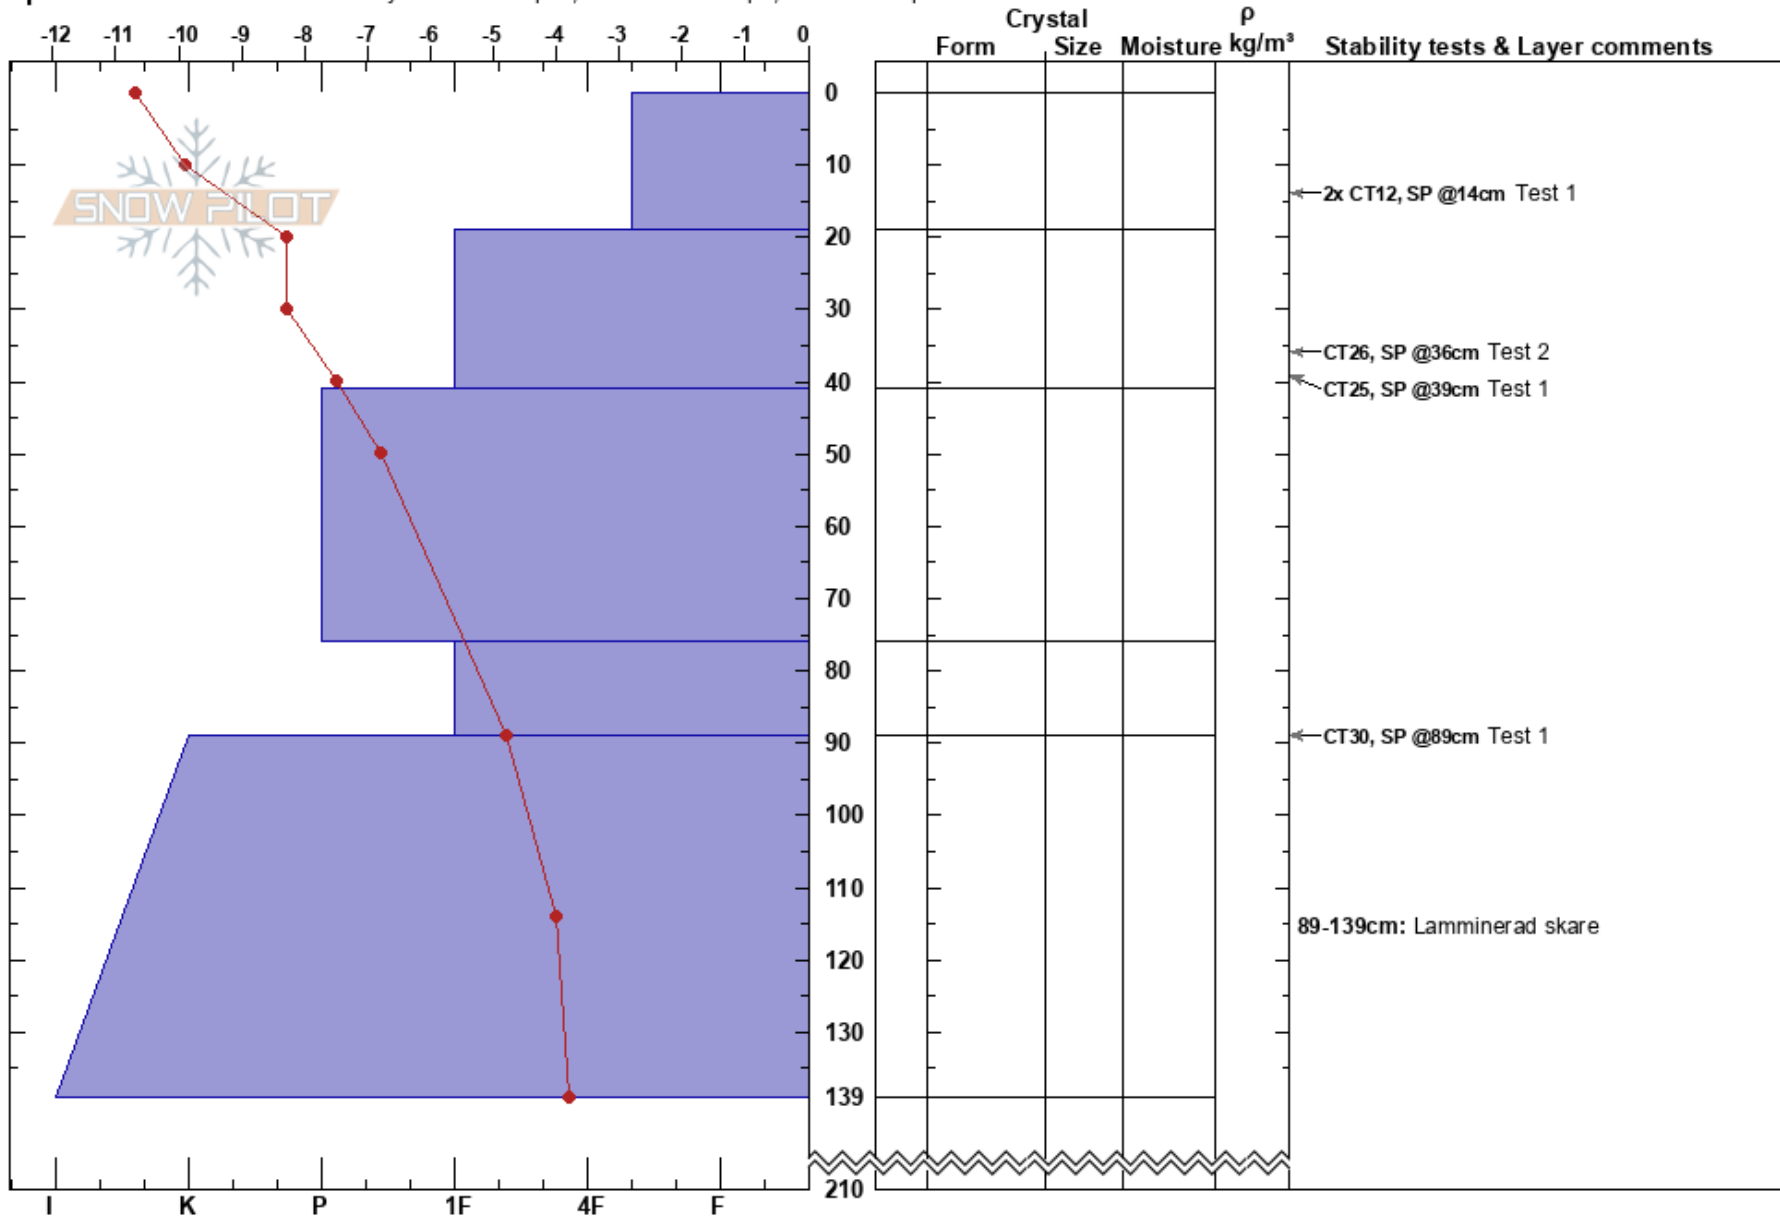

Nordals Namnlösa
Riksgänsen
Sweden
Elevation: 785 m
Aspect: NE

Erik Lidström
01/03/2017 - 10:00
Co-ord: 68.40491N, 18.11611E
Slope Angle: 20°
Wind Loading: no

Stability: Good HS:210
Air Temperature: 8.5°C PF:25 89-139cm: Lamminerad skare
Sky Cover: BKN
Precipitation: NO
Wind: W Calm

Specifics: Recent avalanche activity on similar slopes; Ski tracks on slope; We skied slope

Notes: