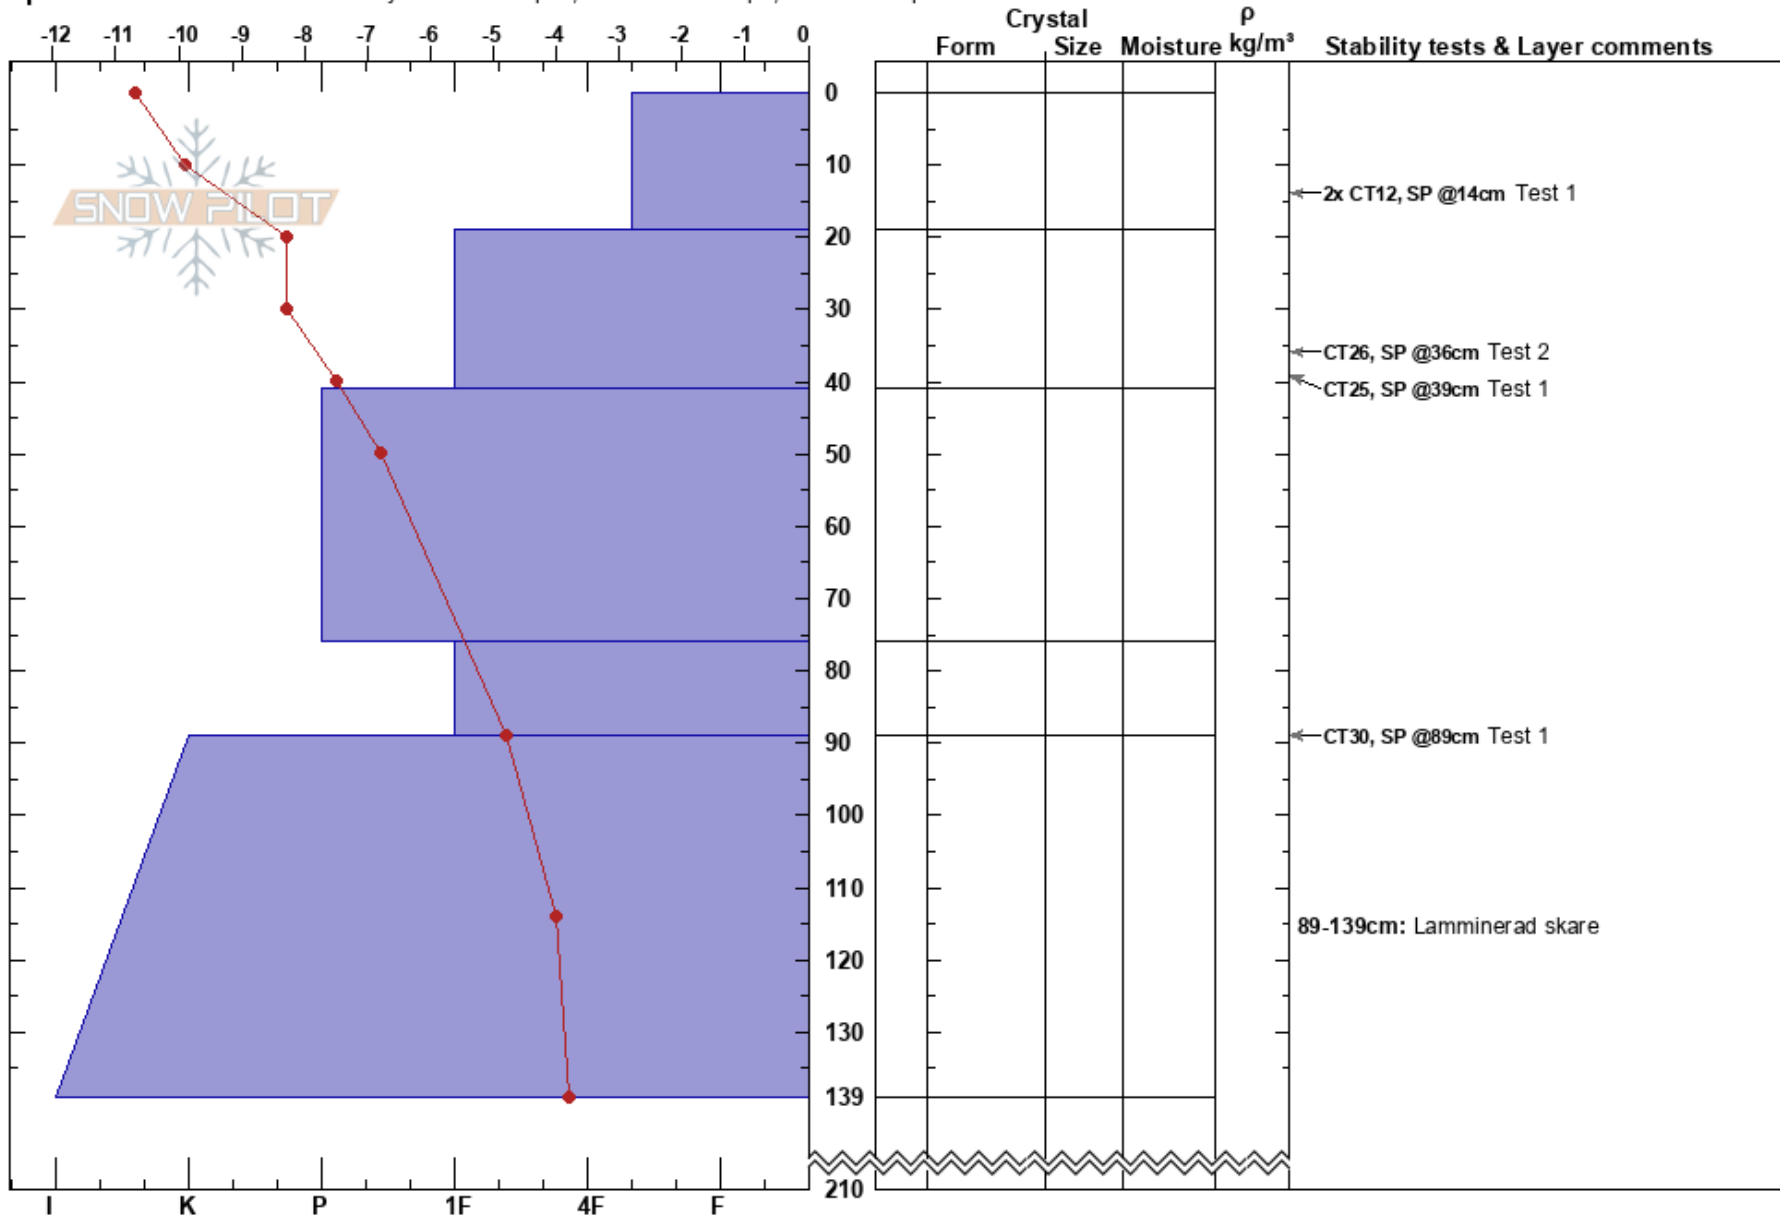

Nordals Namnlösa
Riksgänsen
Sweden
Elevation: 785 m
Aspect: NE

Erik Lidström
01/03/2017 - 10:00
Co-ord: 68.40491N, 18.11611E
Slope Angle: 20°
Wind Loading: no

Stability: Good HS:210
Air Temperature: 8.5°C PF:25 89-139cm: Lamminerad skare
Sky Cover: BKN
Precipitation: NO
Wind: W Calm

Specifics: Recent avalanche activity on similar slopes; Ski tracks on slope; We skied slope

Notes: