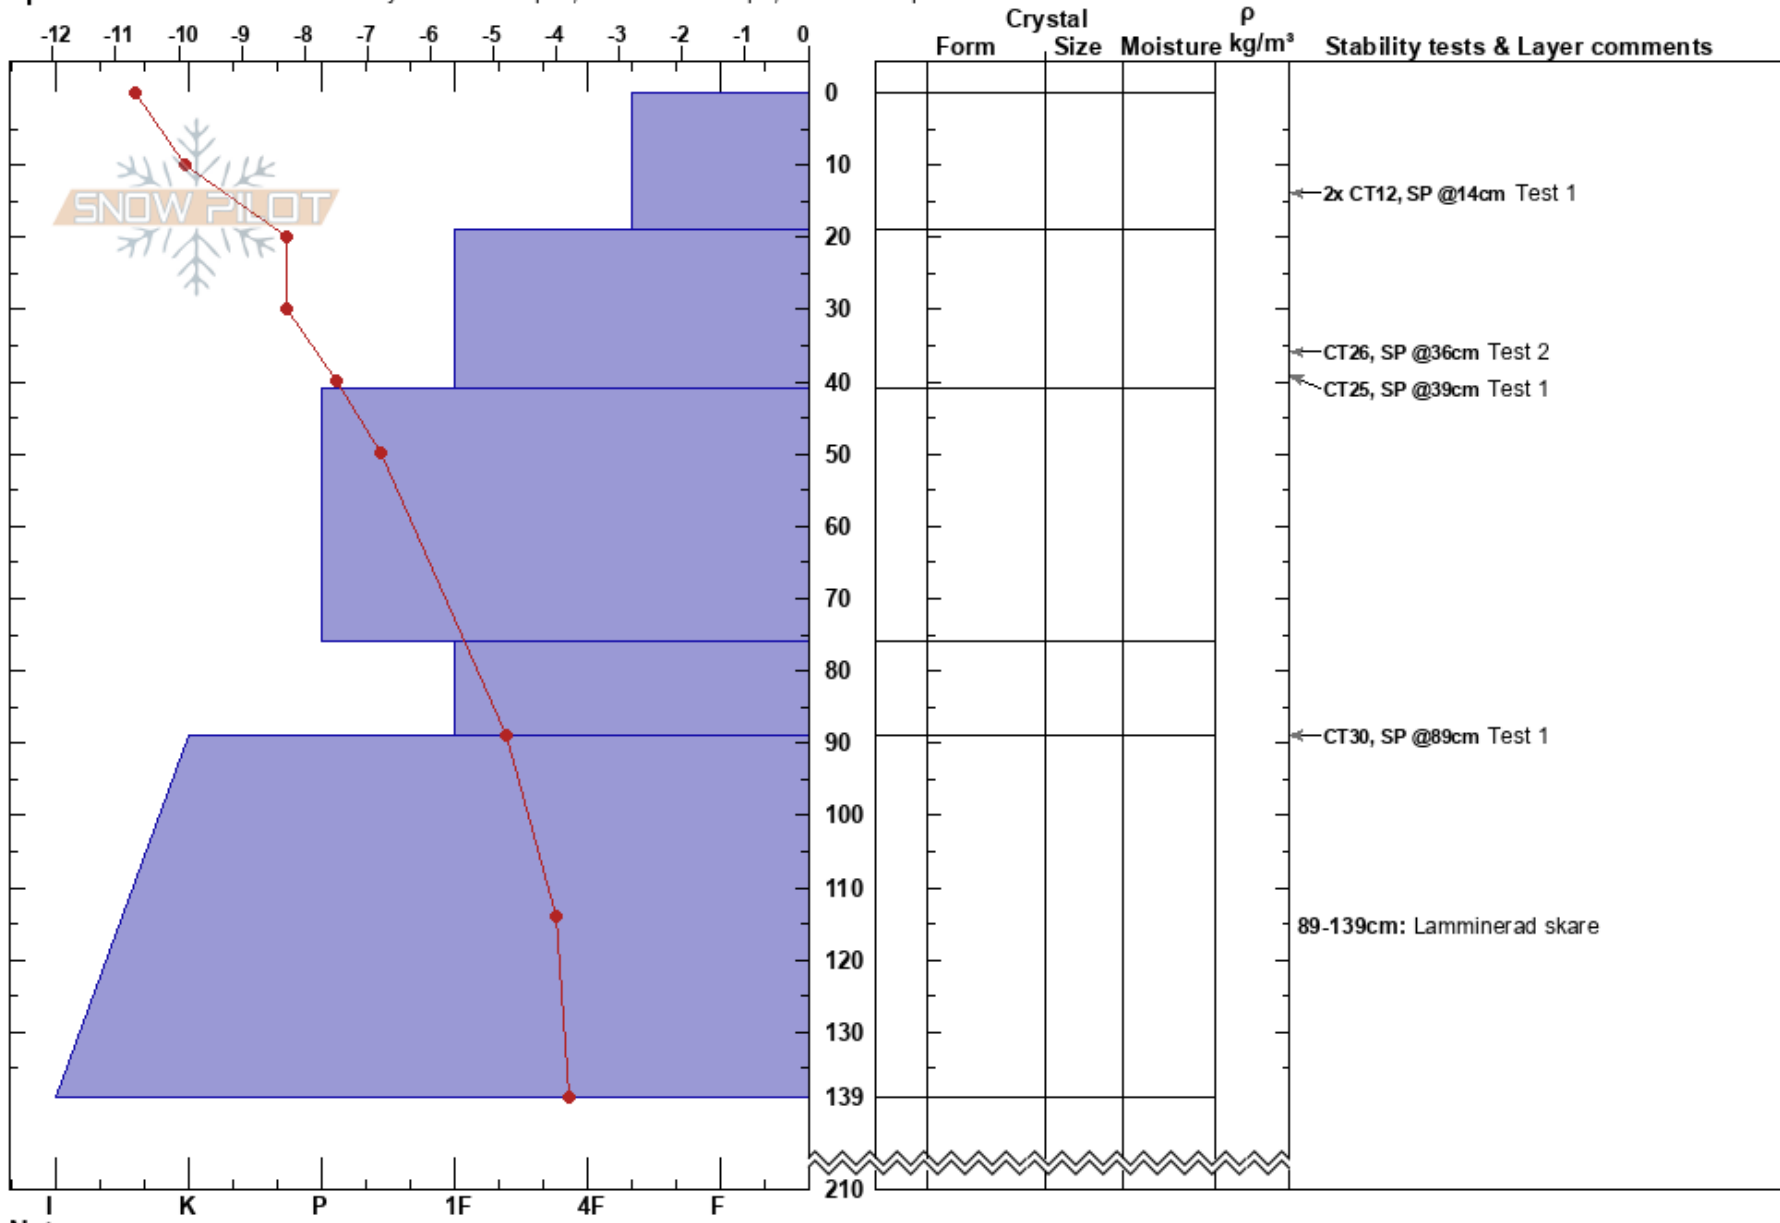

Nordals Namnlösa
 Riksgänsen
 Sweden
 Elevation: 785 m
 Aspect: NE

Erik Lidström
 01/03/2017 - 10:00
 Co-ord: 68.40491N, 18.11611E
 Slope Angle: 20°
 Wind Loading: no

Stability: Good HS:210
 Air Temperature: 8.5°C PF:25 89-139cm: Lamminerad skare
 Sky Cover: BKN
 Precipitation: NO
 Wind: W Calm

Specifics: Recent avalanche activity on similar slopes; Ski tracks on slope; We skied slope

Notes: