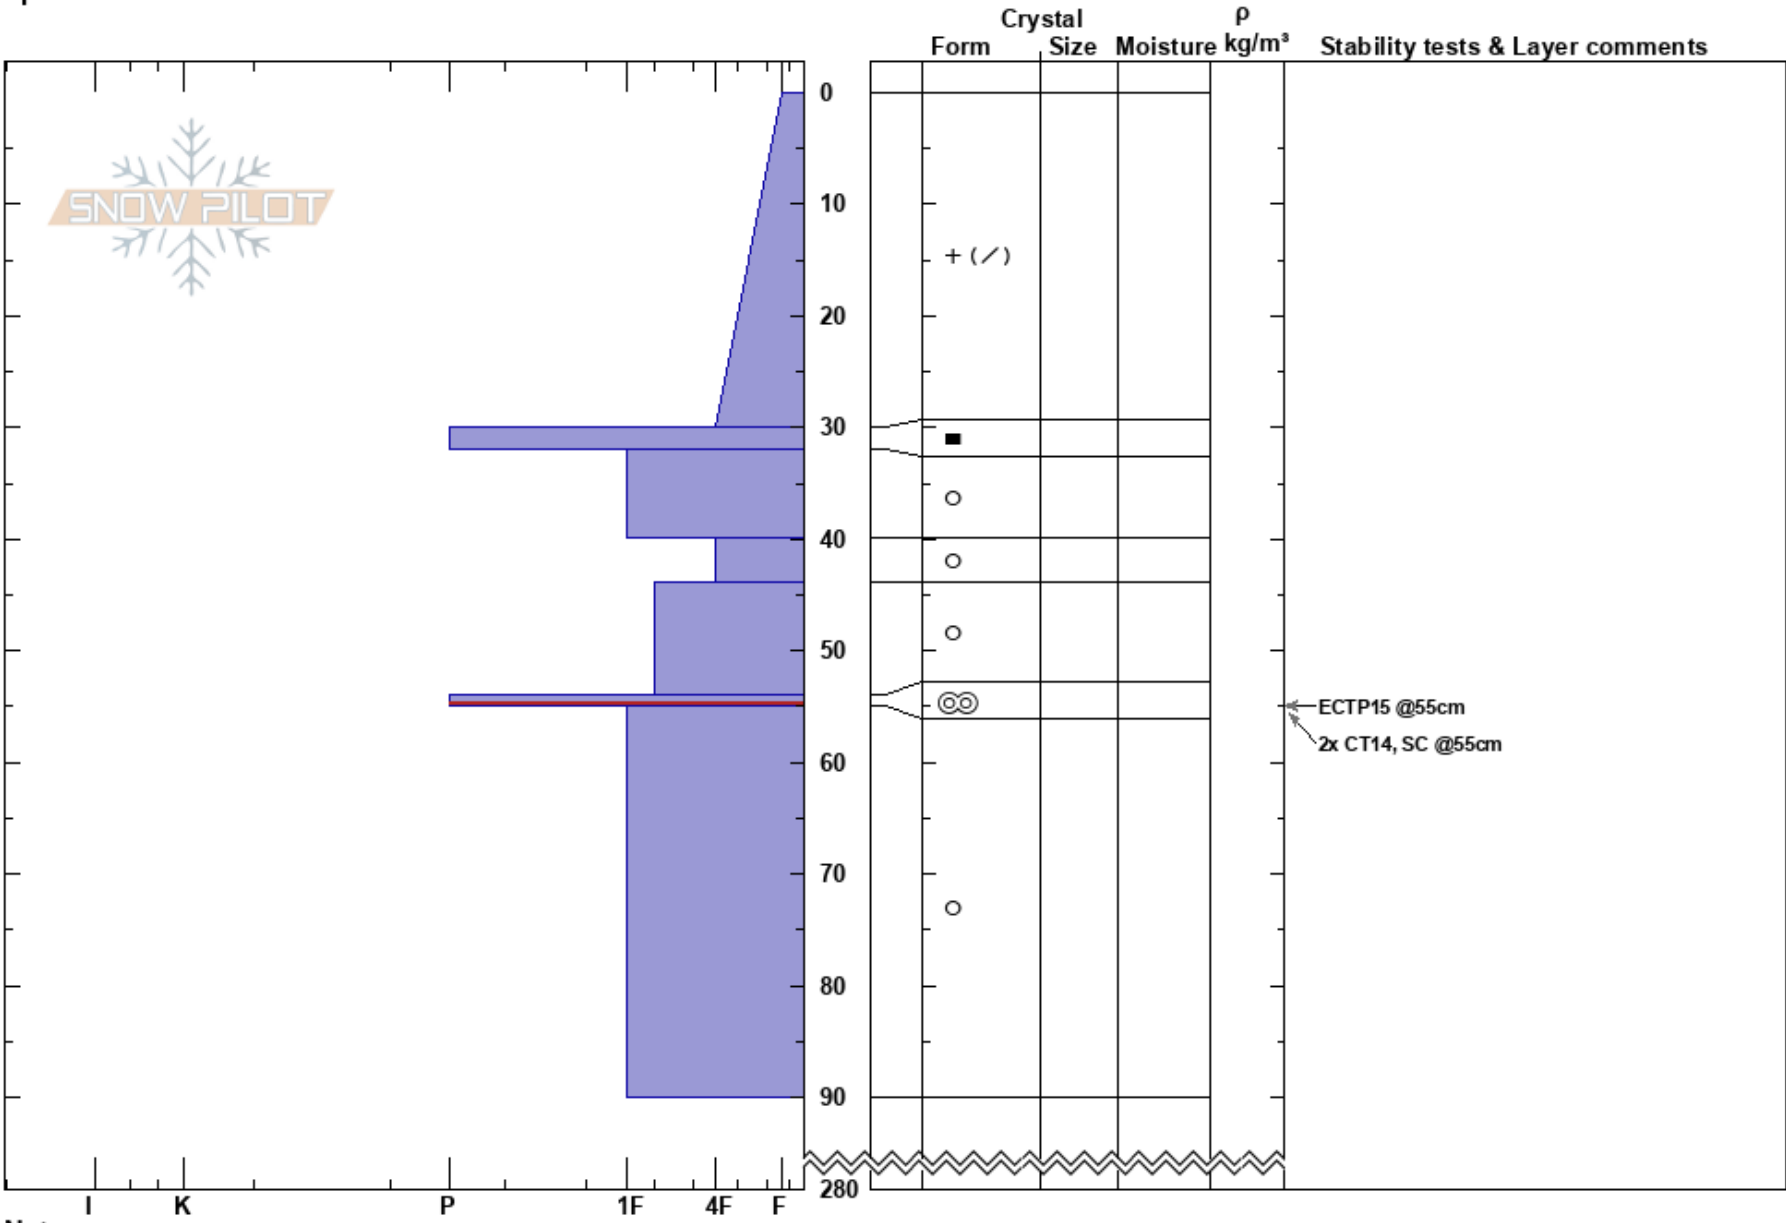

Hawkins - Level 2
 Central Cascades, East WA
 Elevation: 1768 m
 Aspect: NE
 Specifics:

Chris Mayer
 02/03/2020 - 2:00pm
 Co-ord: 47.44729N, -120.97687W
 Slope Angle: 2°
 Wind Loading:

Stability:
 Air Temperature: -4°C
 Sky Cover: FEW
 Precipitation: NO
 Wind:

HS:280
 PF:32 54-55cm:Problematic layer

Notes: