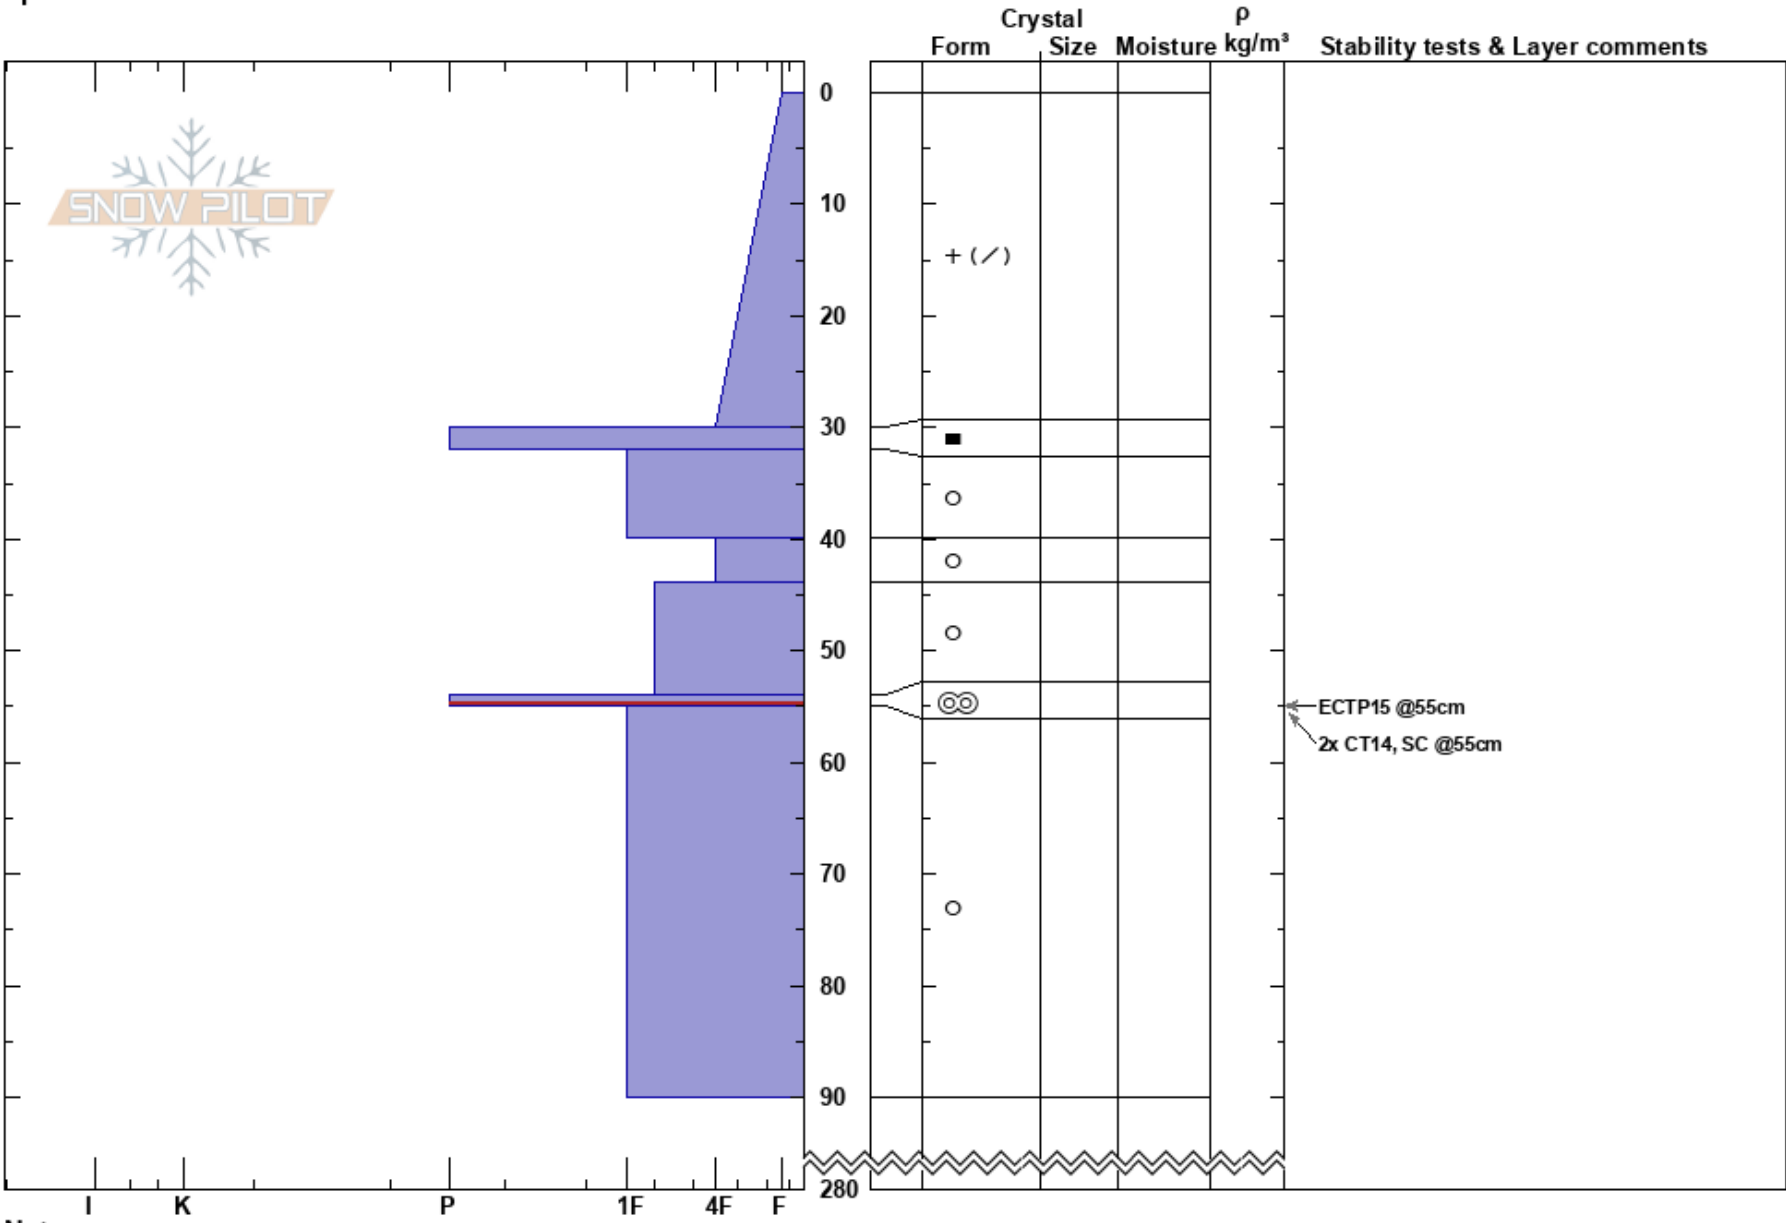

Hawkins - Level 2
 Central Cascades, East WA
 Elevation: 1768 m
 Aspect: NE
 Specifics:

Chris Mayer
 02/03/2020 - 2:00pm
 Co-ord: 47.44729N, -120.97687W
 Slope Angle: 2°
 Wind Loading:

Stability:
 Air Temperature: -4°C
 Sky Cover: FEW
 Precipitation: NO
 Wind:

HS:280
 PF:32 54-55cm:Problematic layer

Notes:

I K P 1F 4F F 280