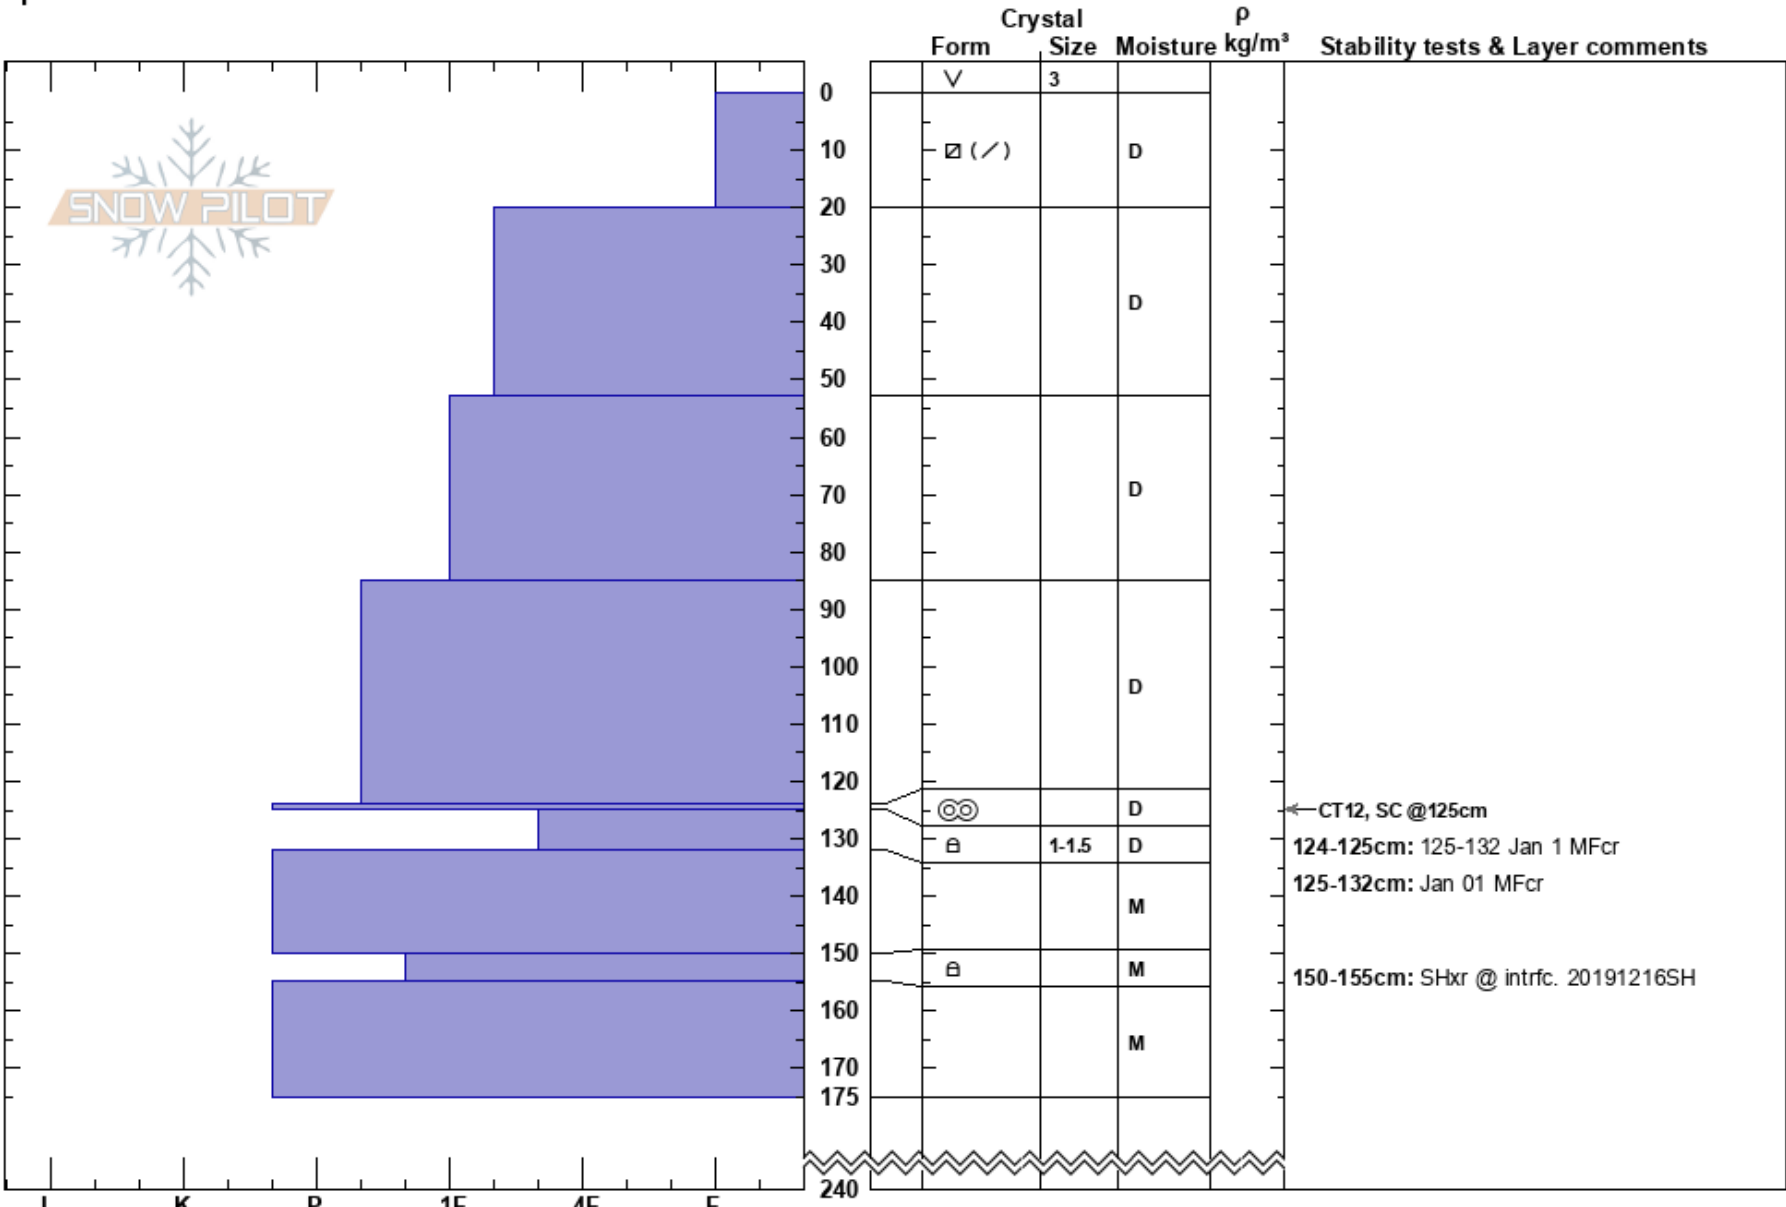

2020-01-08 Shames 4.1
 SHAMES MOUNTAIN
 BC
 Elevation: 1200 m
 Aspect: NE
 Specifics:

Mitchell Suliak
 08/01/2020 - 12:00
 Co-ord: 54.45271N, -128.95052W
 Slope Angle: 25°
 Wind Loading: no

Stability:
 Air Temperature: -7.5°C
 Sky Cover: SCT
 Precipitation: NO
 Wind: Calm

HS:240
 PF:70
 PS:25
 124-125cm: 125-132 Jan 1 MFcr
 125-132cm: Jan 01 MFcr
 125-132cm: Problematic layer
 150-155cm: SHxr @ intrfc. 20191216SH

← CT12, SC @125cm
 124-125cm: 125-132 Jan 1 MFcr
 125-132cm: Jan 01 MFcr
 150-155cm: SHxr @ intrfc. 20191216SH