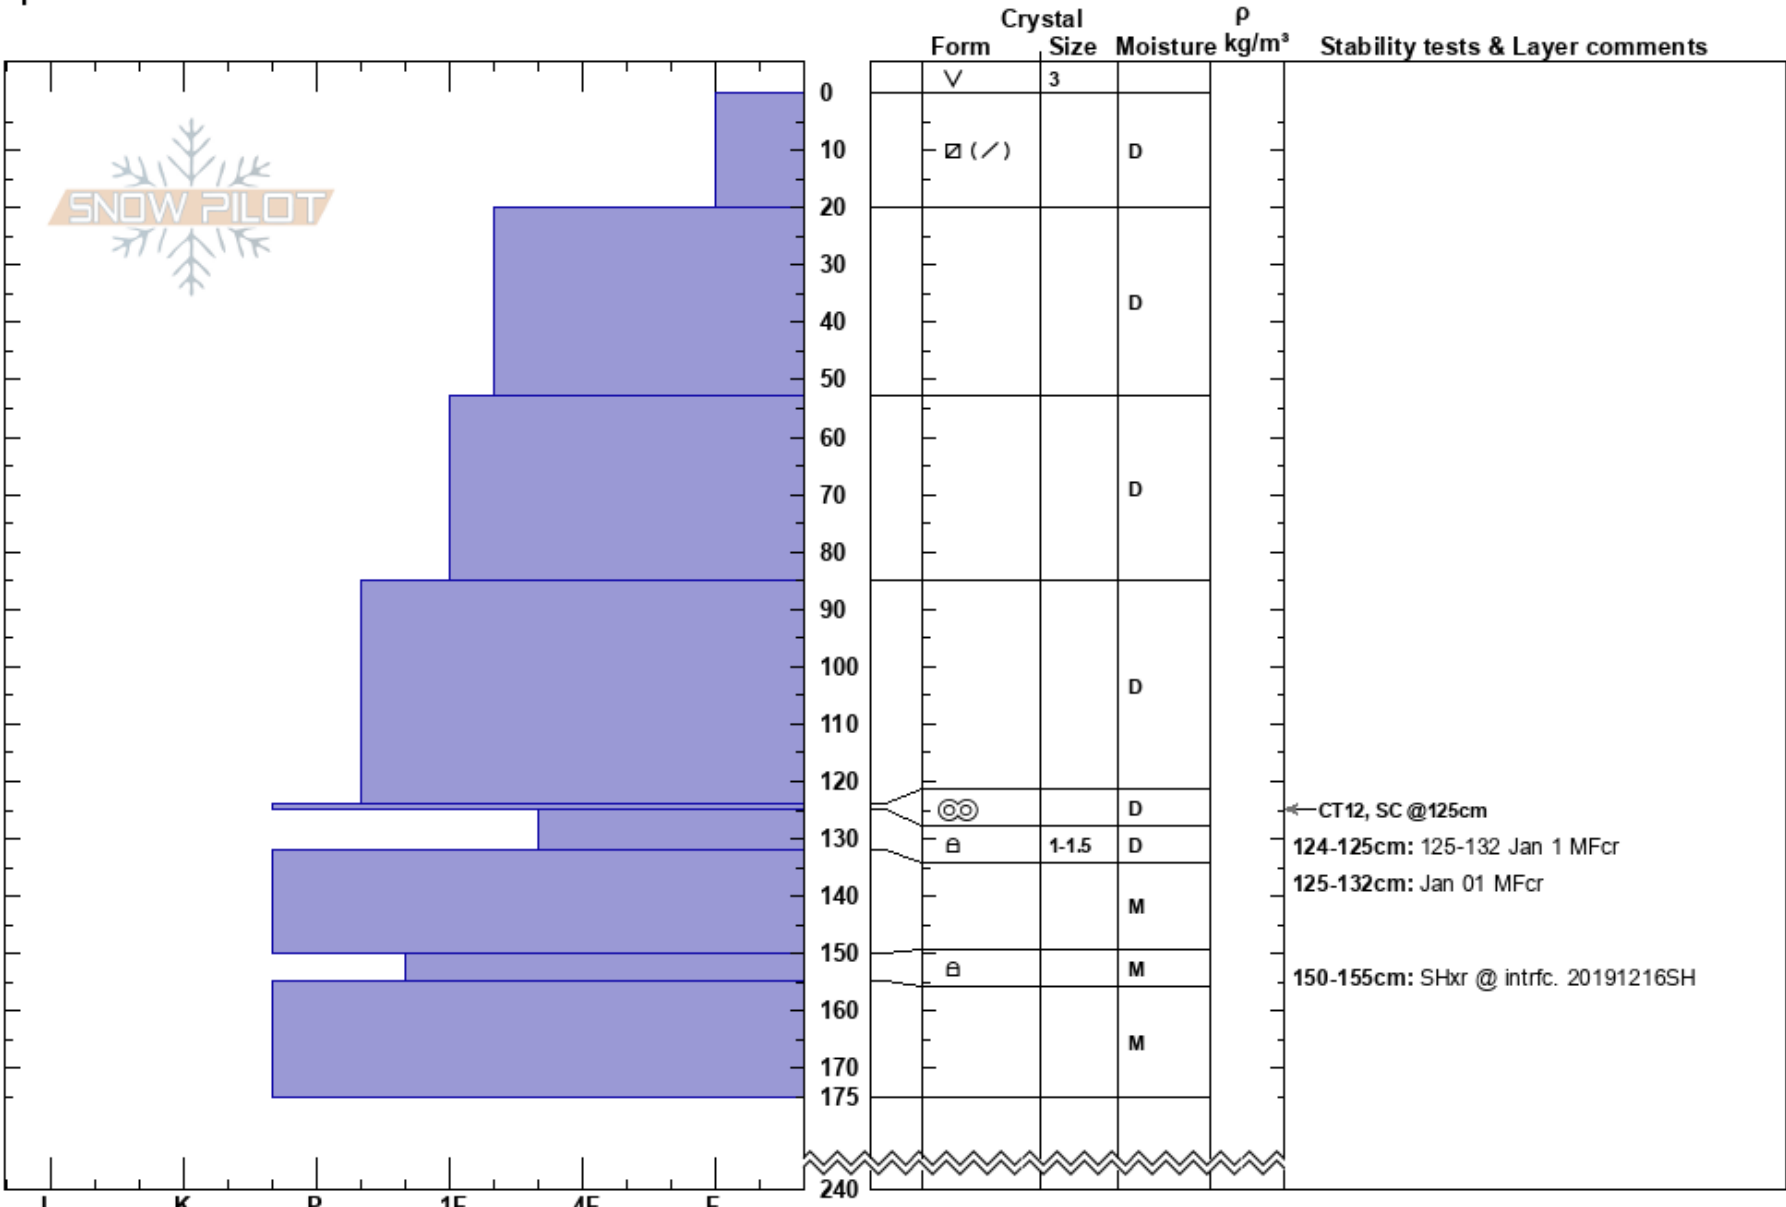

2020-01-08 Shames 4.1
 SHAMES MOUNTAIN
 BC
 Elevation: 1200 m
 Aspect: NE
 Specifics:

Mitchell Suliak
 08/01/2020 - 12:00
 Co-ord: 54.45271N, -128.95052W
 Slope Angle: 25°
 Wind Loading: no

Stability:
 Air Temperature: -7.5°C
 Sky Cover: SCT
 Precipitation: NO
 Wind: Calm

HS:240
 PF:70
 PS:25
 124-125cm: 125-132 Jan 1 MFcr
 125-132cm: Jan 01 MFcr
 125-132cm: Problematic layer
 150-155cm: SHxr @ intrfc. 20191216SH

Notes: