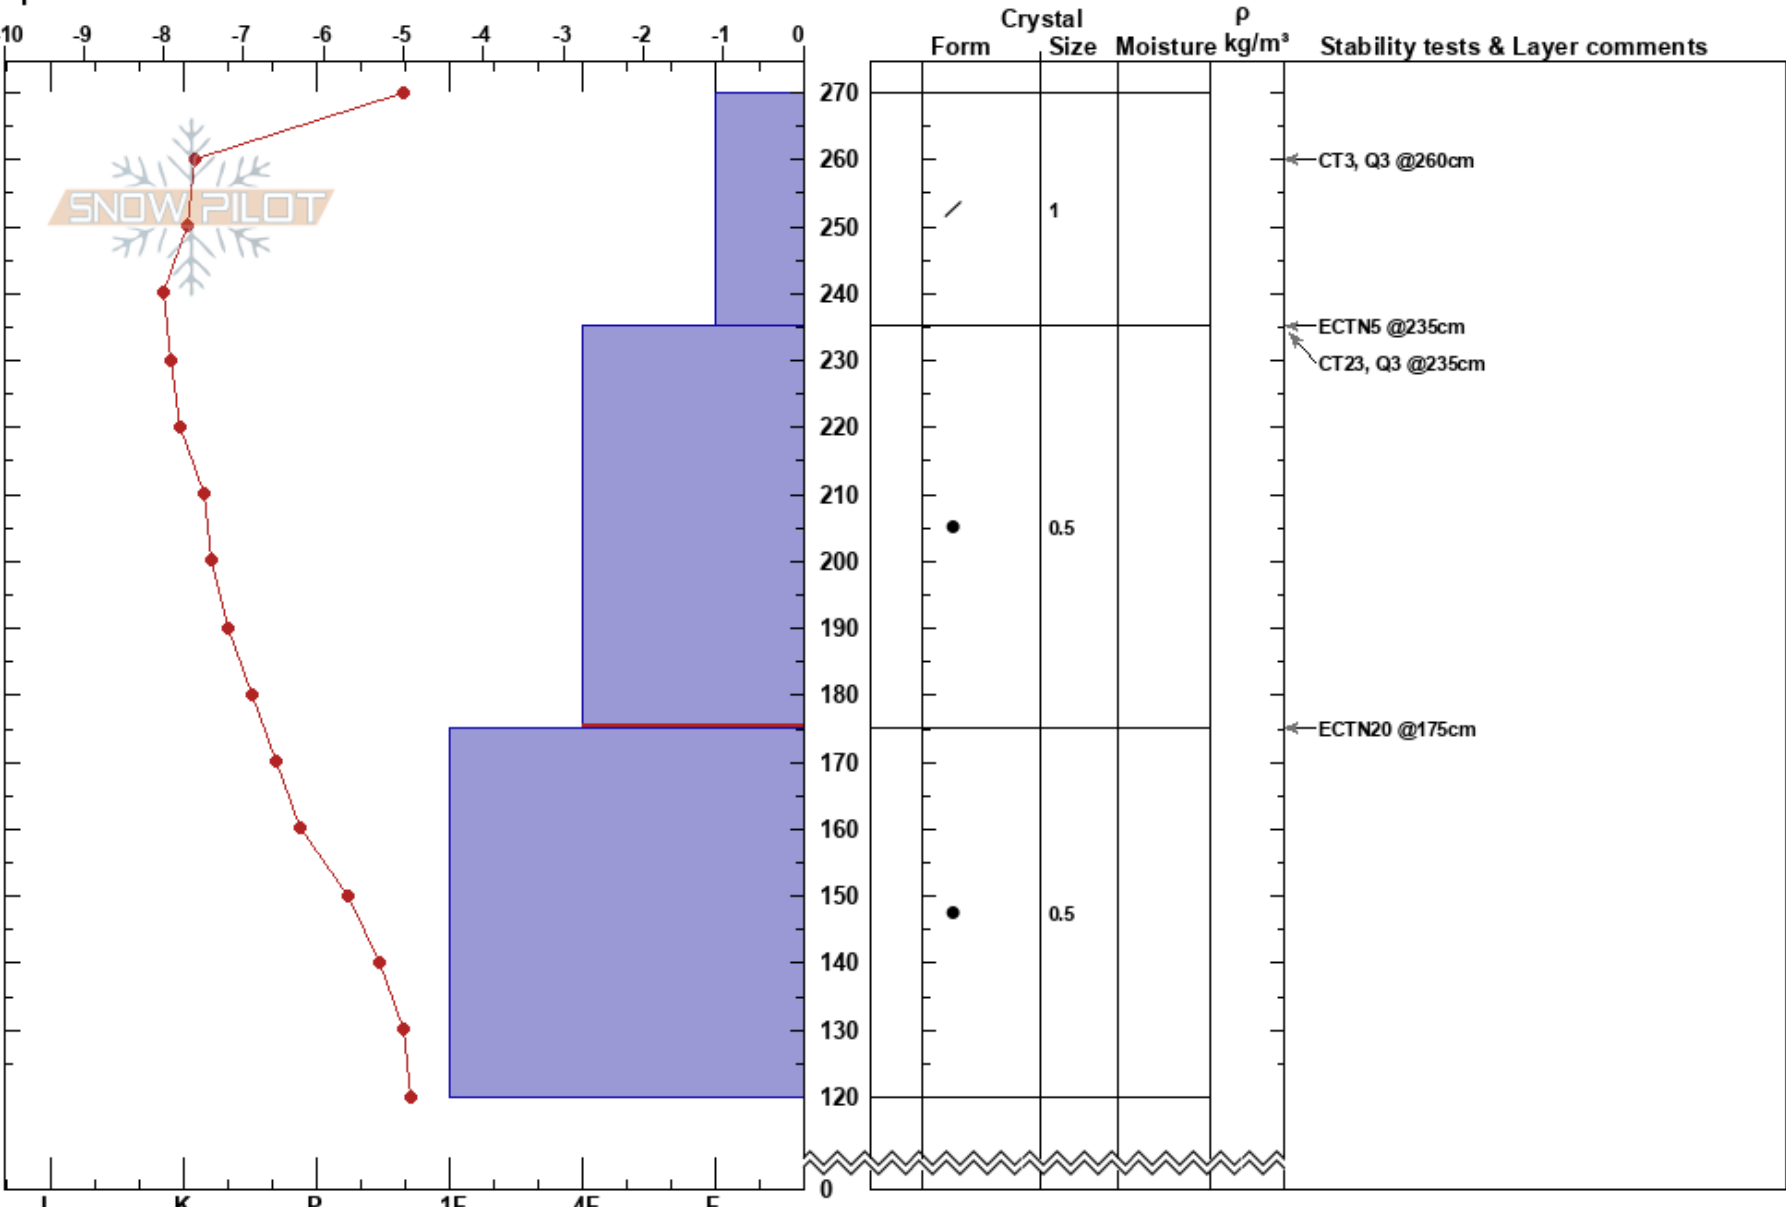

Stonehenge
 Teton Range
 WY
 Elevation: 9010 ft
 Aspect: NE
 Specifics:

Iain Mackay
 01/23/2020 - 2:00pm
 Co-ord: 43.60850N, -110.84219W
 Slope Angle: 36°
 Wind Loading: previous

Stability:
 Air Temperature: -2.5°C
 Sky Cover: OVC
 Precipitation: S-1
 Wind: SW Calm

HS:270
 PF:53
 PS:25
 Layer Notes:
 235-175cm:Problematic layer

Notes: Training pit for Pro 1 Bridge