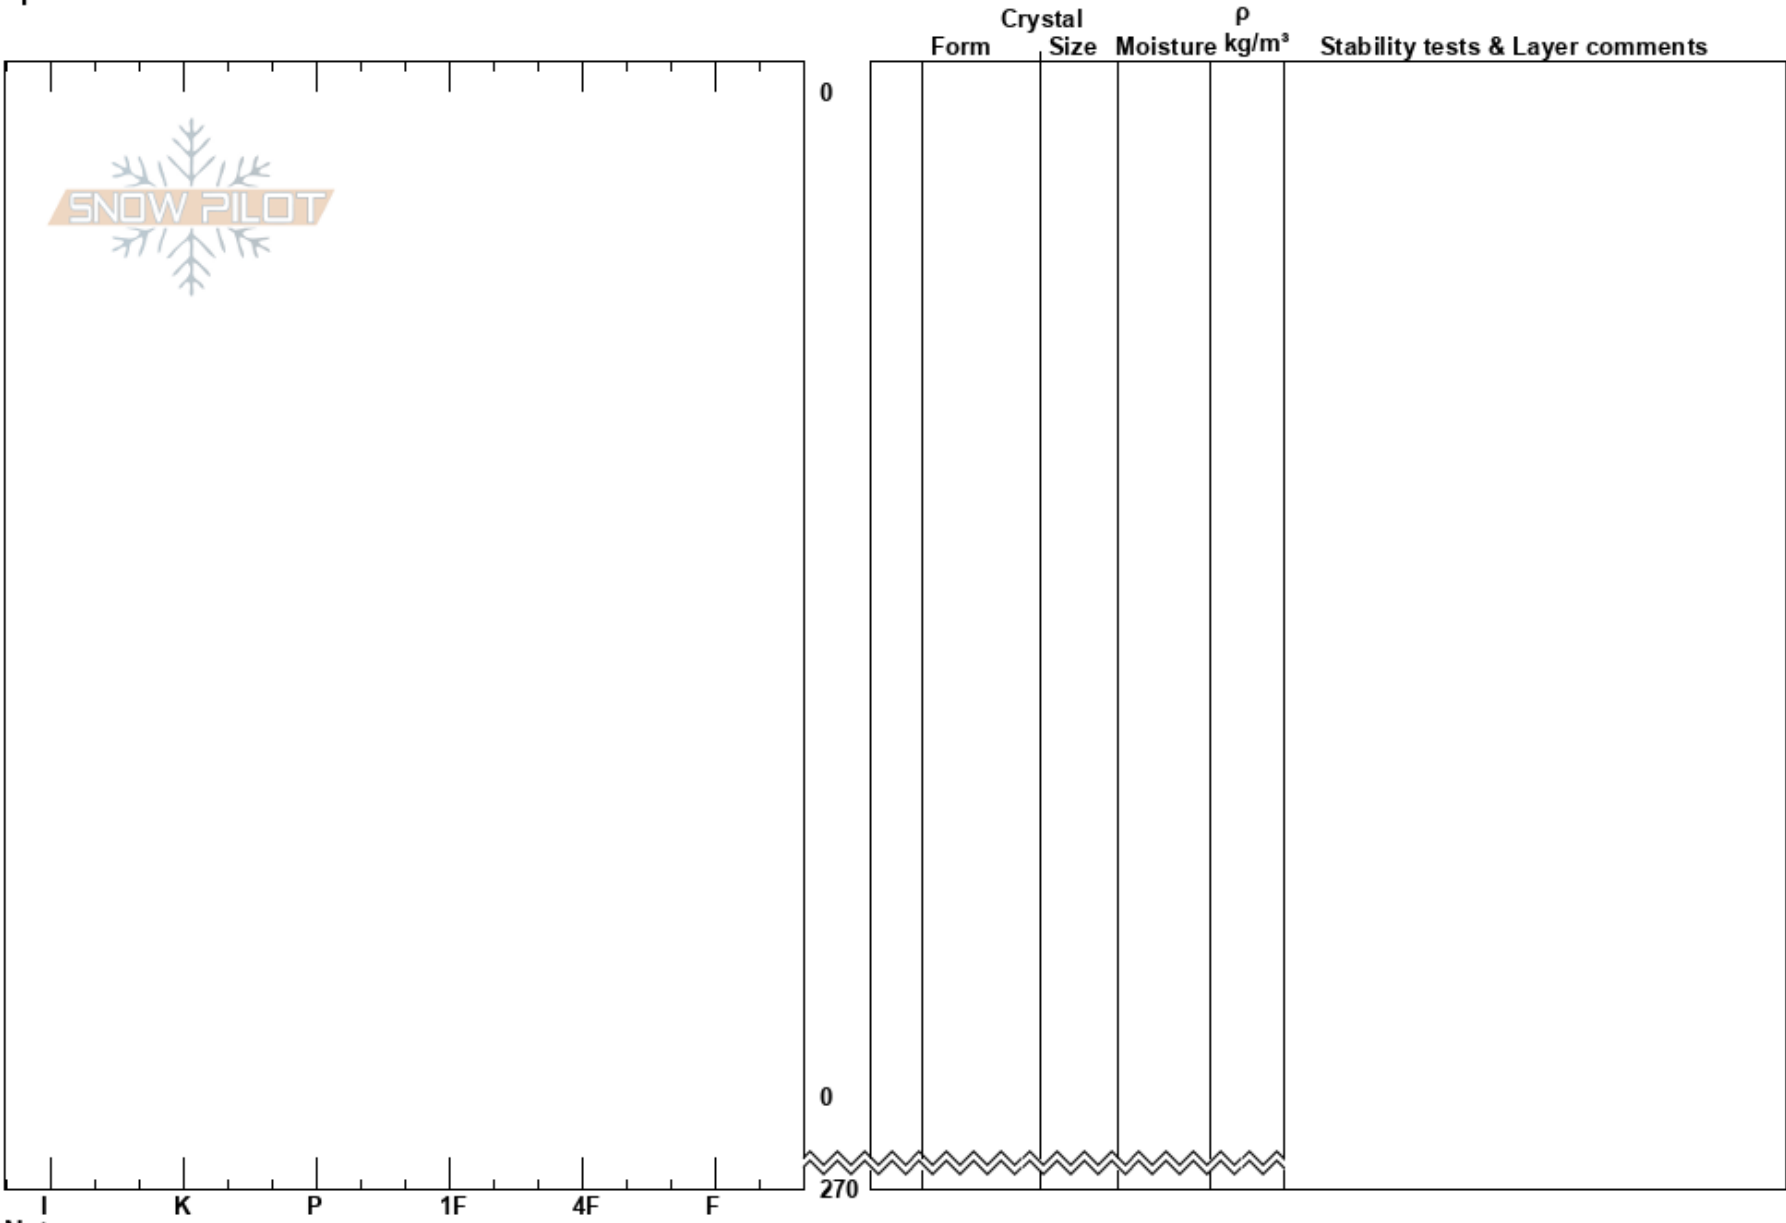

Stonehenge
Teton Range
WY
Elevation: 9010 ft
Aspect: NE
Specifics:

Iain Mackay
01/23/2020 - 2:00pm
Co-ord: 43.60862N, -110.84206W
Slope Angle: 36°
Wind Loading: previous

Stability:
Air Temperature: -2.5°C
Sky Cover: OVC
Precipitation: S-1
Wind: SW Calm

HS:270
PF:53
PS:25

Layer Notes:

Notes: