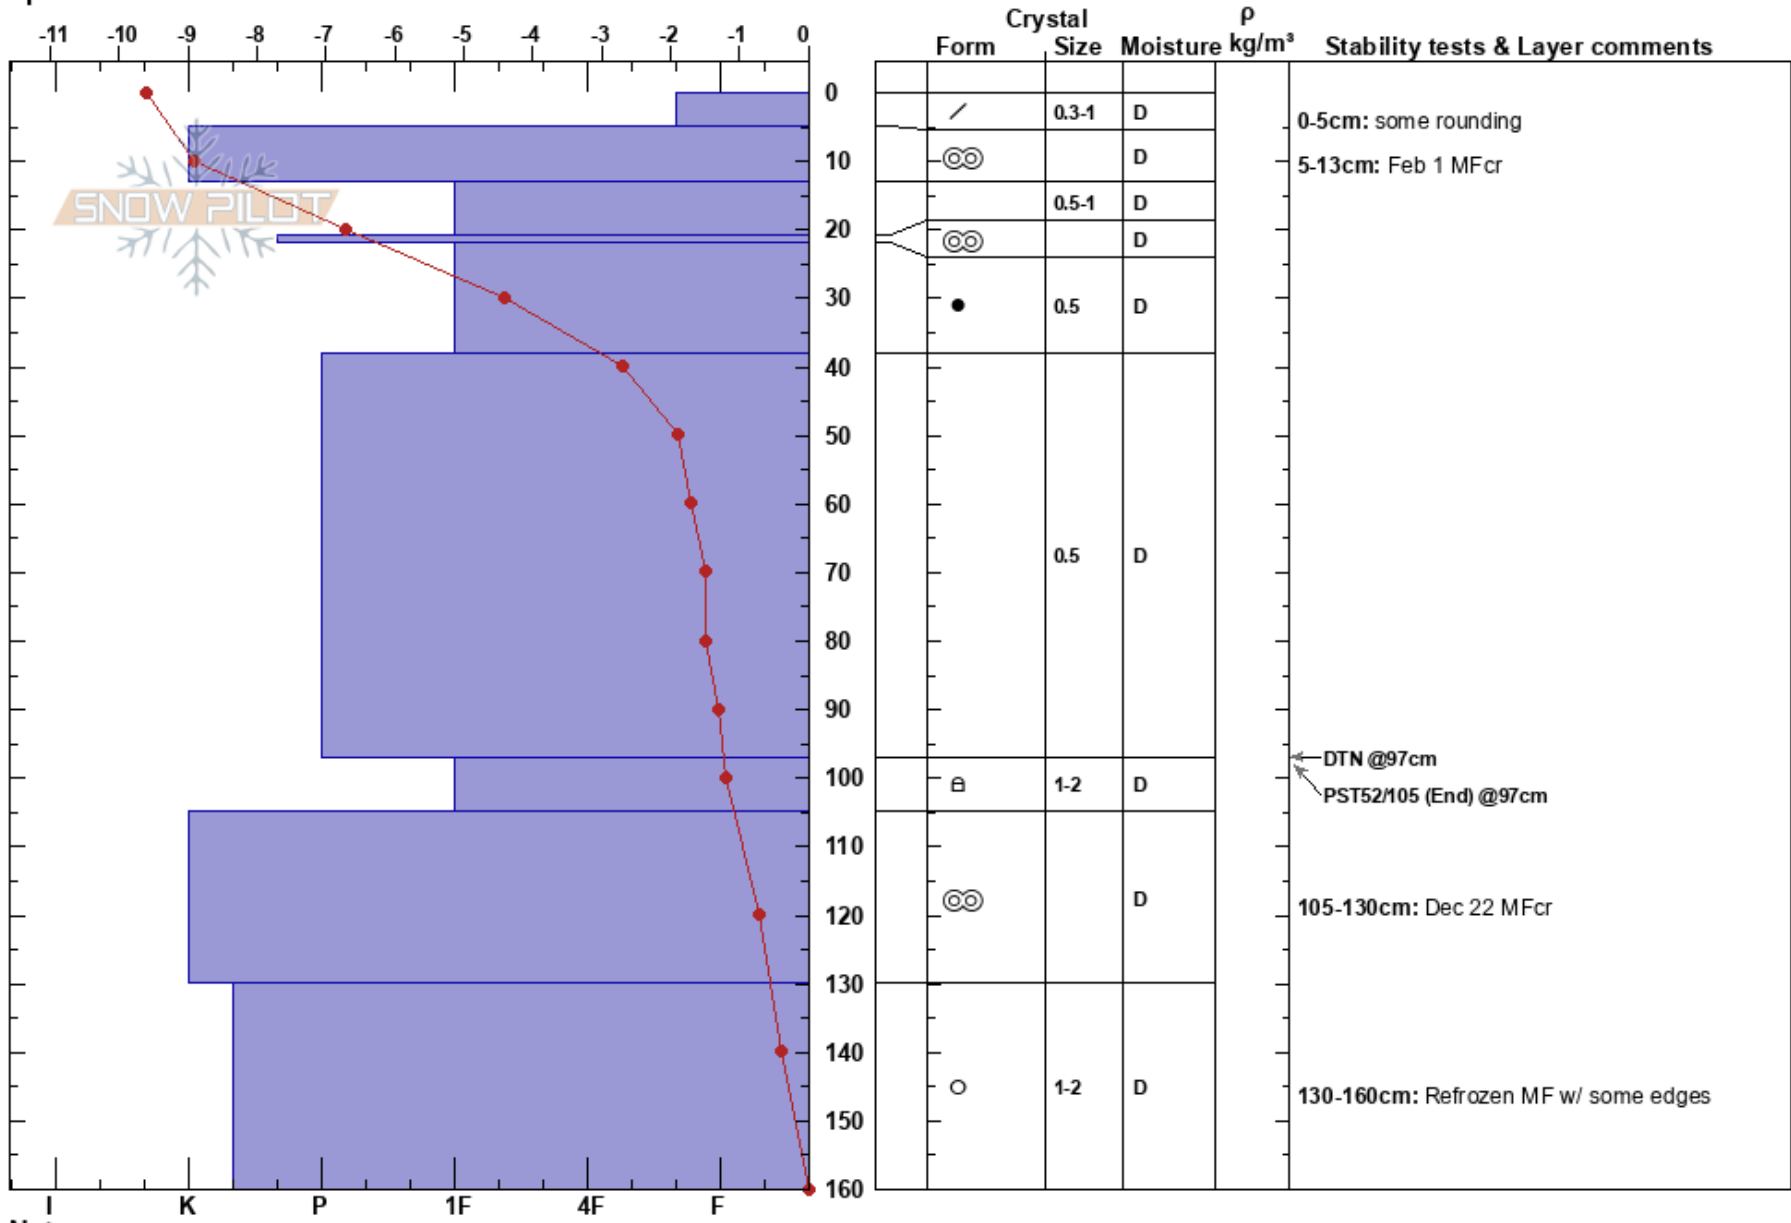

Surface Hoar Farm
 Canadian Rockies
 AB
Elevation: 1642 m
Aspect: 90°
Specifics:

Katie MacLeod
 03/02/2020 - 12:05
Co-ord: 11U 688104W 5463186N
Slope Angle: 32°
Wind Loading: no

Stability:
Air Temperature: -9.6°C
Sky Cover: BKN
Precipitation: S-1
Wind: SW Light Breeze

HS: 160
PF: 10
Layer Notes:
 0-5cm: some rounding
 5-13cm: Feb 1 MFcr
 97-105cm: Problematic layer
 105-130cm: Dec 22 MFcr
 130-160cm: Refrozen MF w/ some edges

Notes: