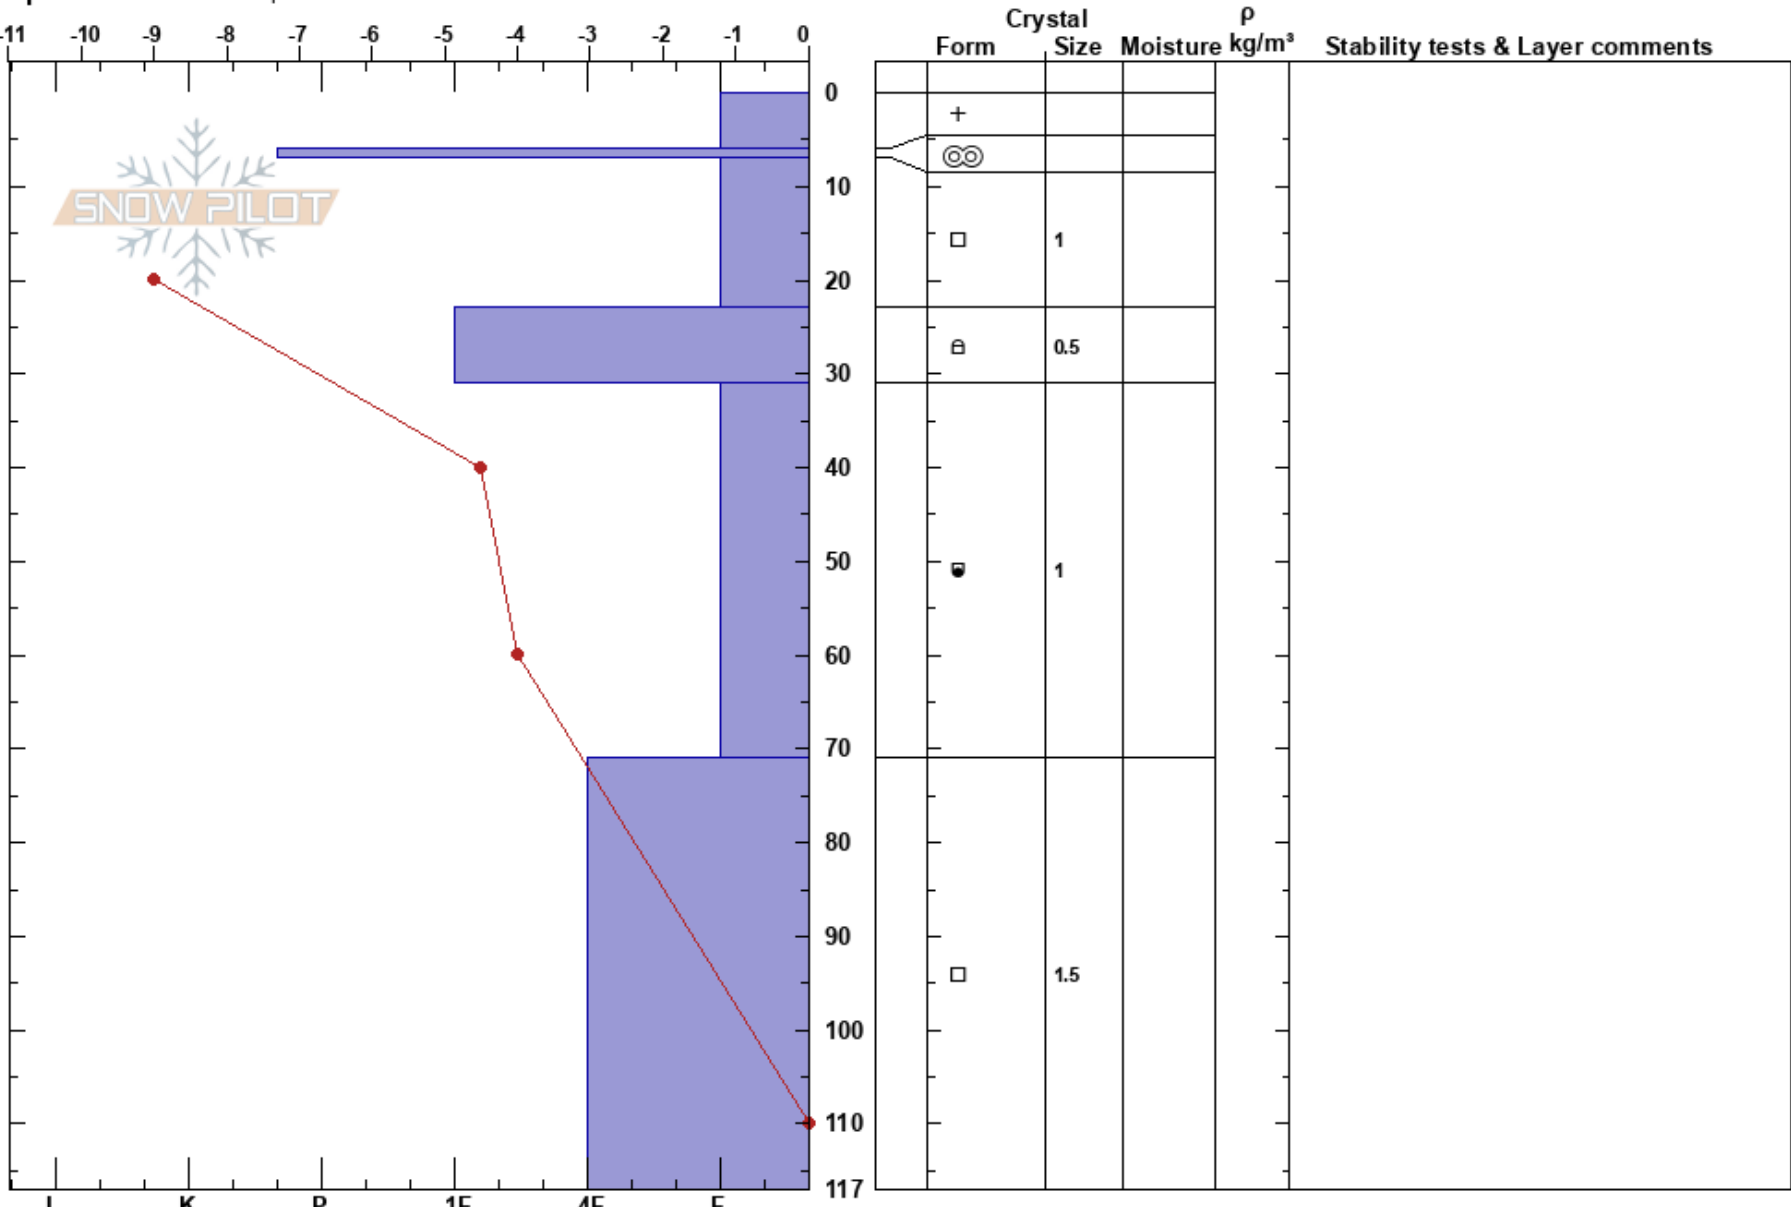

Virginia Lakes
 Sierra Nevada
 CA
Elevation: 3154 m
Aspect: NE
Specifics: We skied slope

Barbara Wanner
 02/03/2020 - 9:00am
Co-ord: 11S 300885W 4213045N
Slope Angle: 28°
Wind Loading: yes

Stability: HS:117
Air Temperature: -17°C
Sky Cover: CLR
Precipitation: NO
Wind: NE Moderate

Layer Notes:
 PF:20
 PS:6

Notes: Gusts to strong; widespread snow transport. Up- slope drifting and saltation in Red Lk. Bwl. Turbulent suspension off ridges.