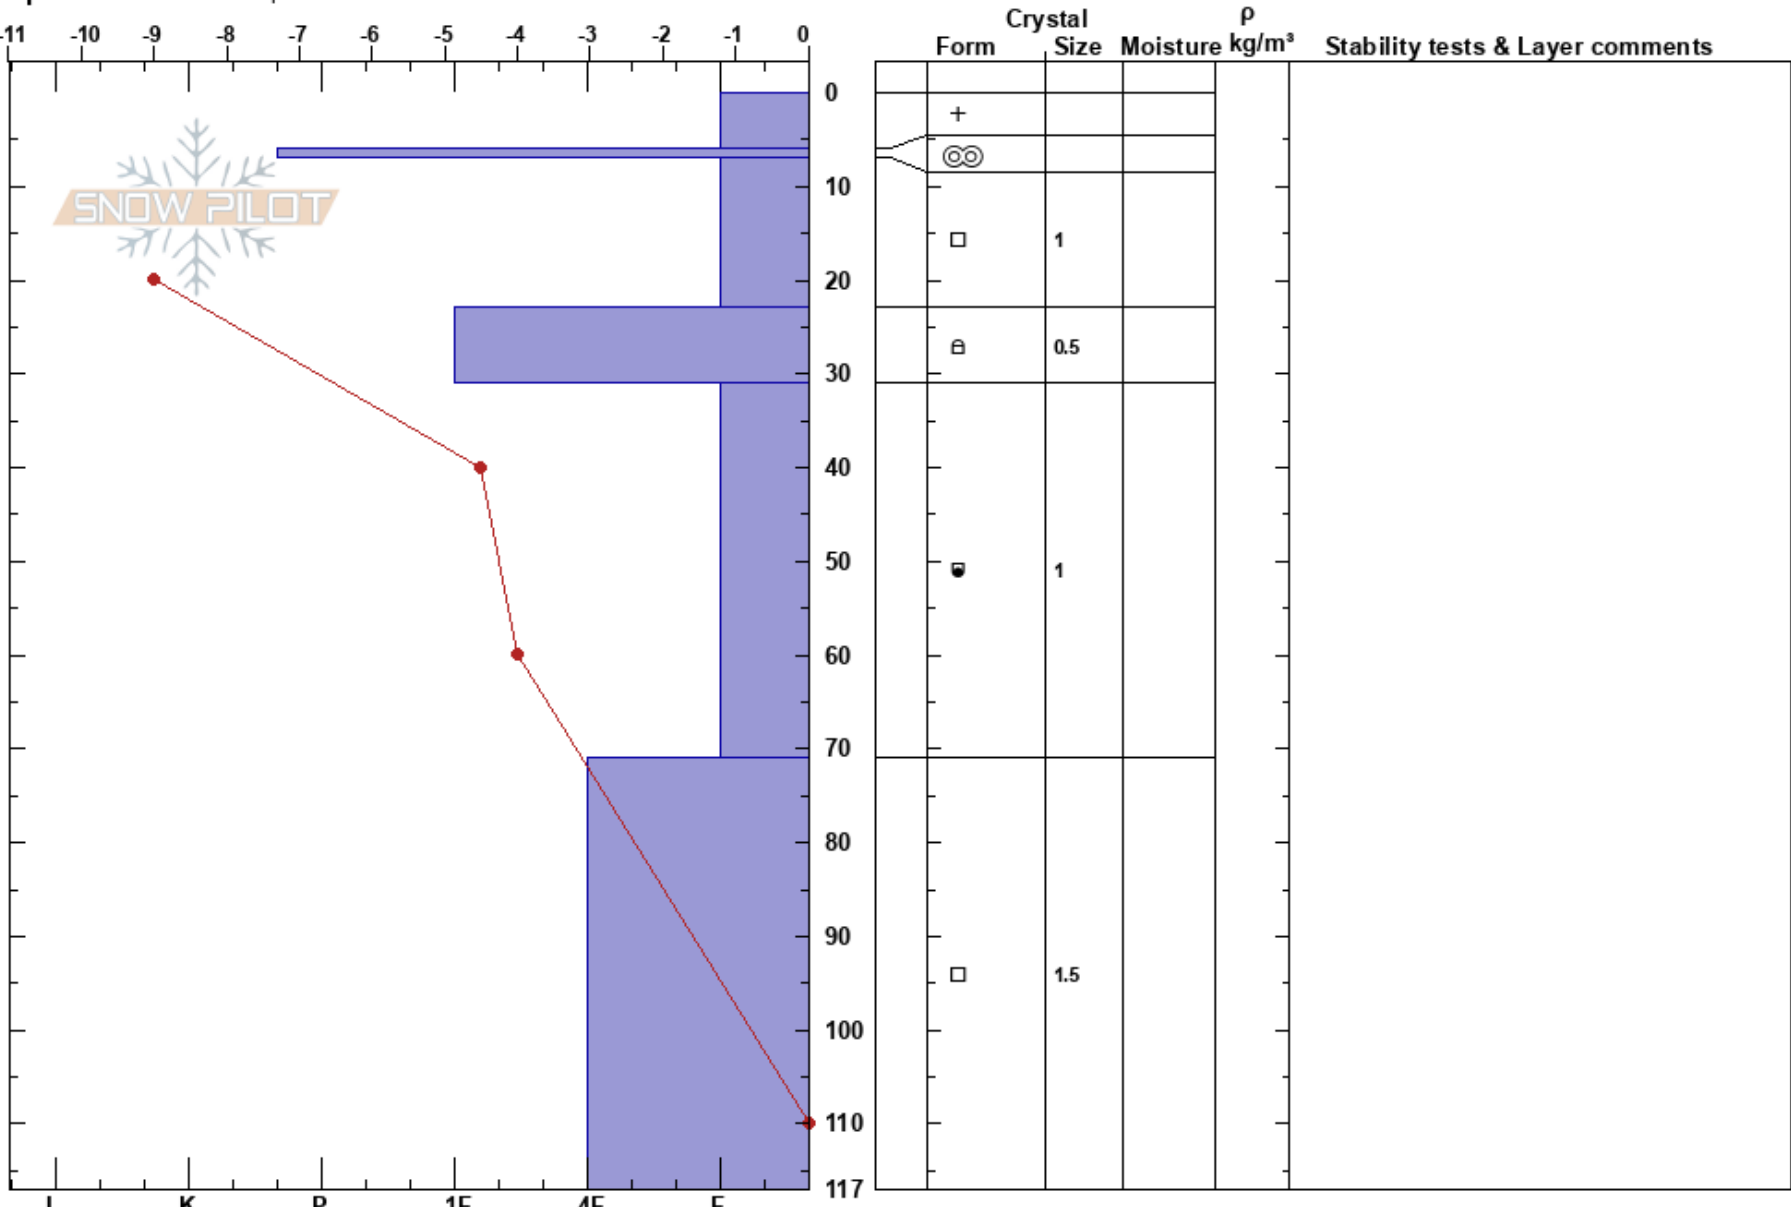

Virginia Lakes
 Sierra Nevada
 CA
 Elevation: 3154 m
 Aspect: NE
 Specifics: We skied slope

Barbara Wanner
 02/03/2020 - 9:00am
 Co-ord: 11S 300885W 4213045N
 Slope Angle: 28°
 Wind Loading: yes

Stability:
 Air Temperature: -17°C
 Sky Cover: CLR
 Precipitation: NO
 Wind: NE Moderate

HS:117
 PF:20
 PS:6
 Layer Notes:

Notes: Gusts to strong; widespread snow transport. Up- slope drifting and saltation in Red Lk. Bwl. Turbulent suspension off ridges.