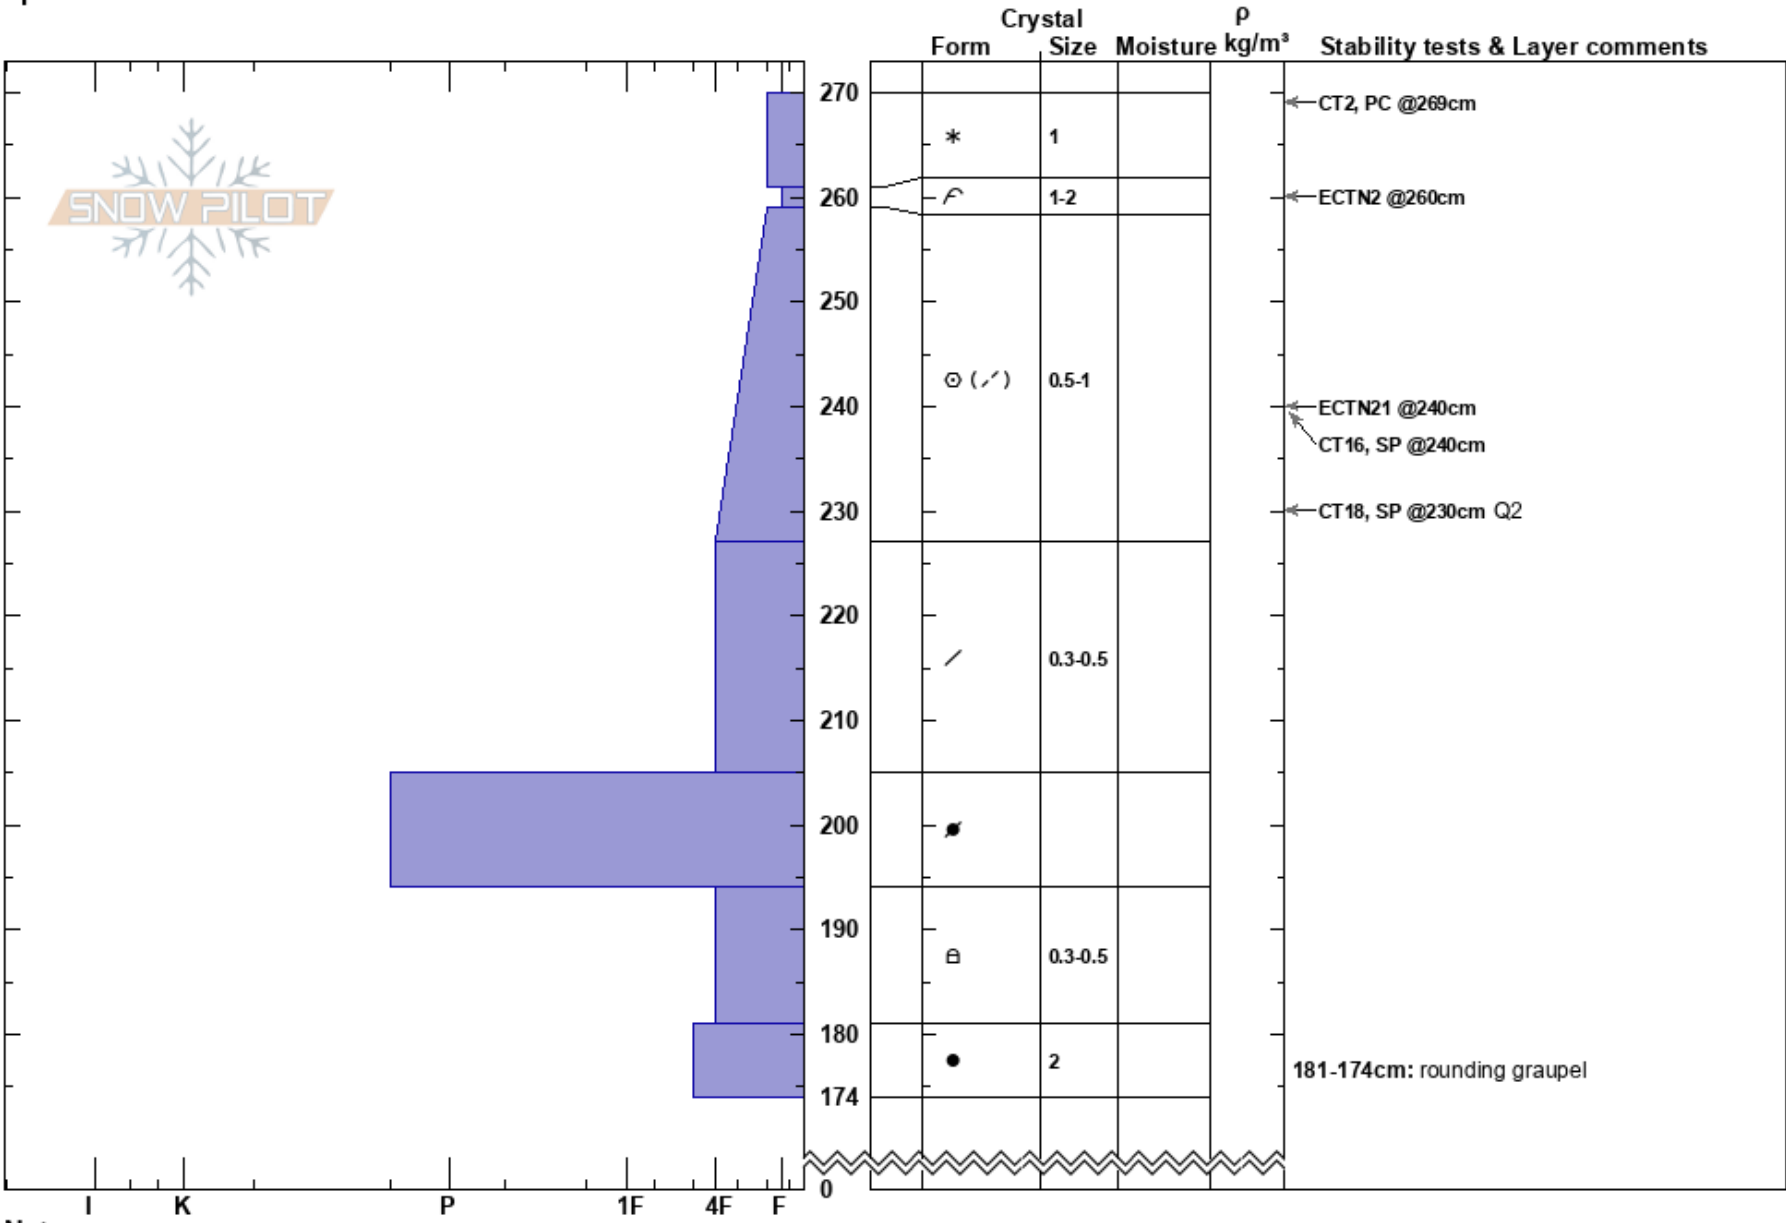

Bears Gulch  
 Elk Mountains  
 CO  
**Elevation:** 10100 ft  
**Aspect:** 49°  
**Specifics:**

blase reardon  
 02/28/2017 - 2:15pm  
**Co-ord:** 13S 302782W 4335758N  
**Slope Angle:** 24°  
**Wind Loading:** previous

**Stability:**  
**Air Temperature:**  
**Sky Cover:** BKN  
**Precipitation:** S-1  
**Wind:** Calm

**HS:**270  
**Layer Notes:**  
 181-174cm: rounding graupel

**Notes:** Valley fog. S2 for much of previous 2 hours.