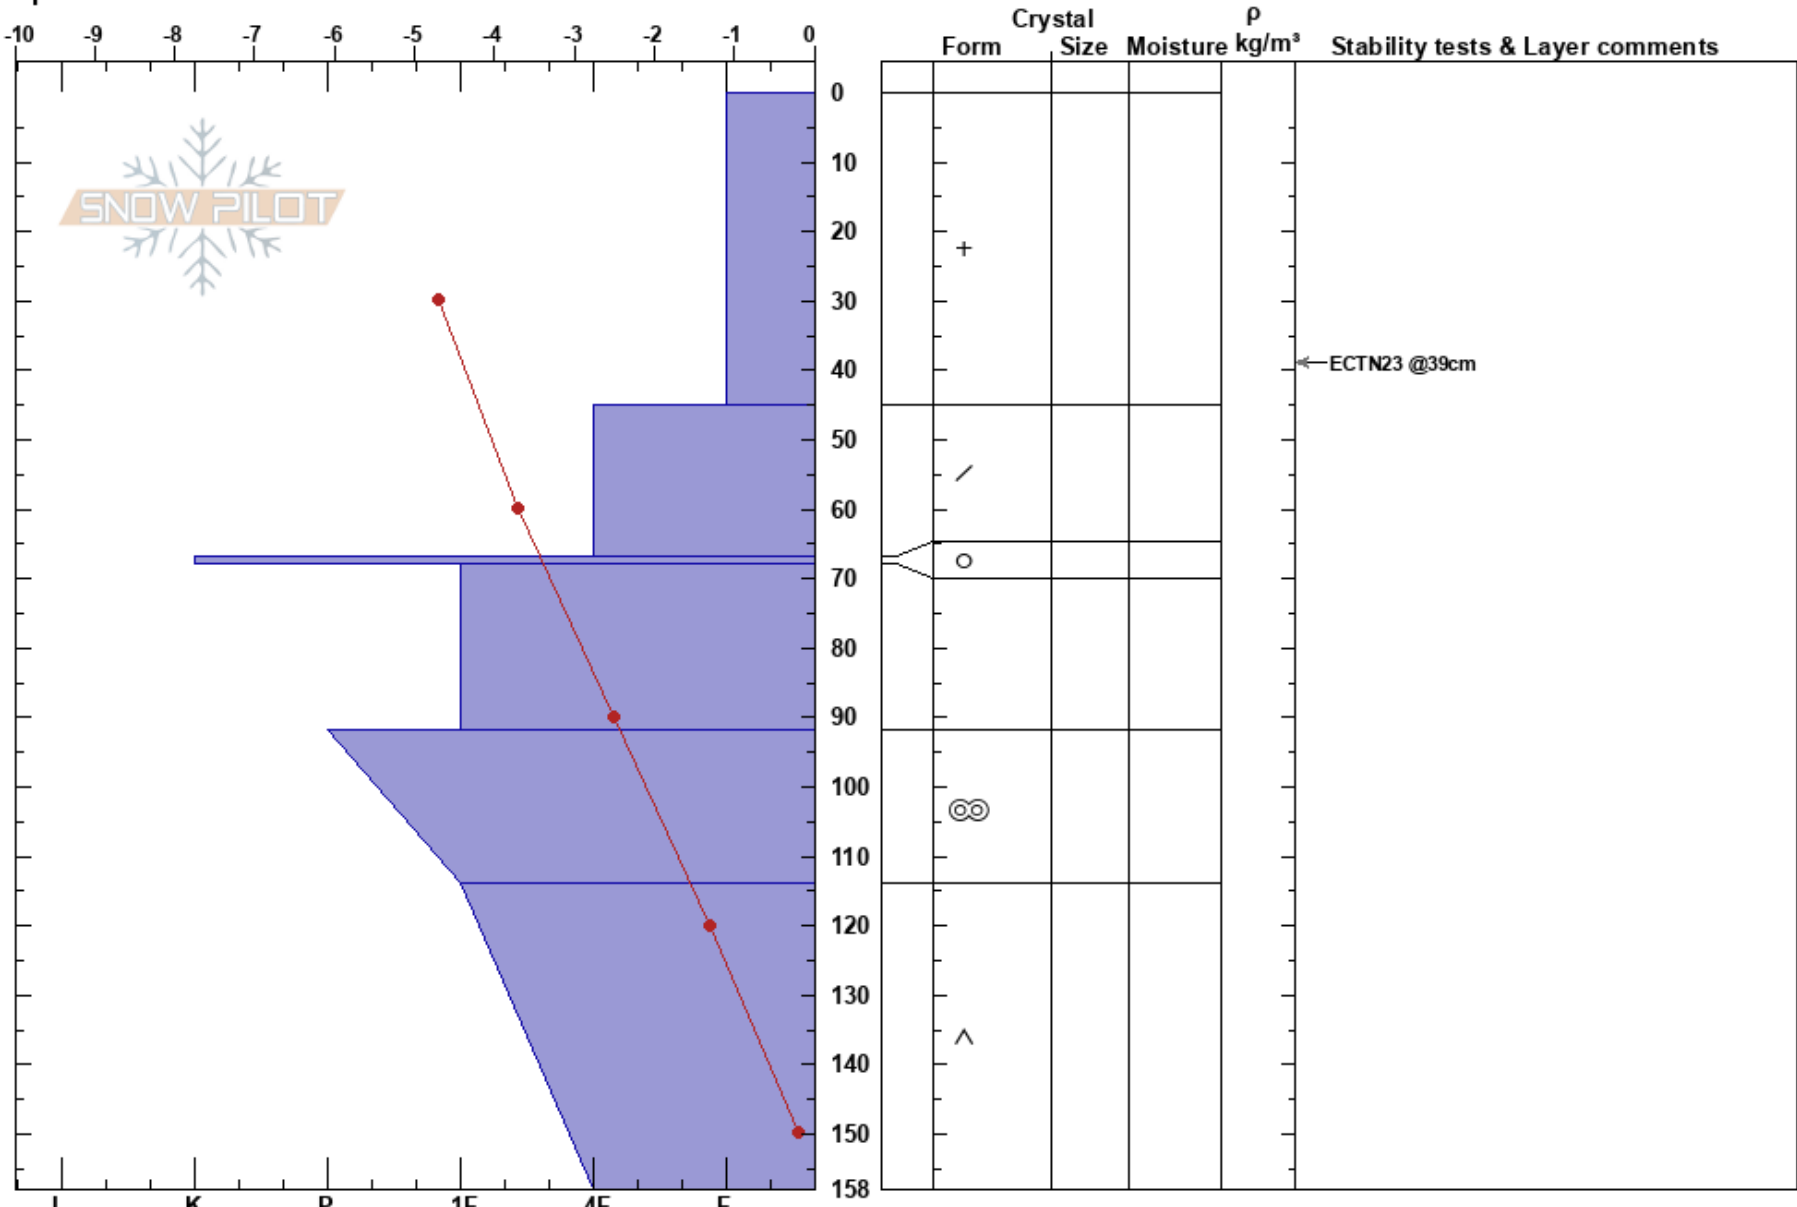

Vaelientjahke
 Gardfjället
 Sweden
 Elevation: 710 m
 Aspect: 161°
 Specifics:

Sven Olofsson
 03/02/2020 - 11:30
 Co-ord:
 Slope Angle: 29°
 Wind Loading:

Stability:
 Air Temperature: -4°C
 Sky Cover: FEW
 Precipitation: NO
 Wind: W Light Breeze

HS:158
 PF:35
 Layer Notes:

Notes: