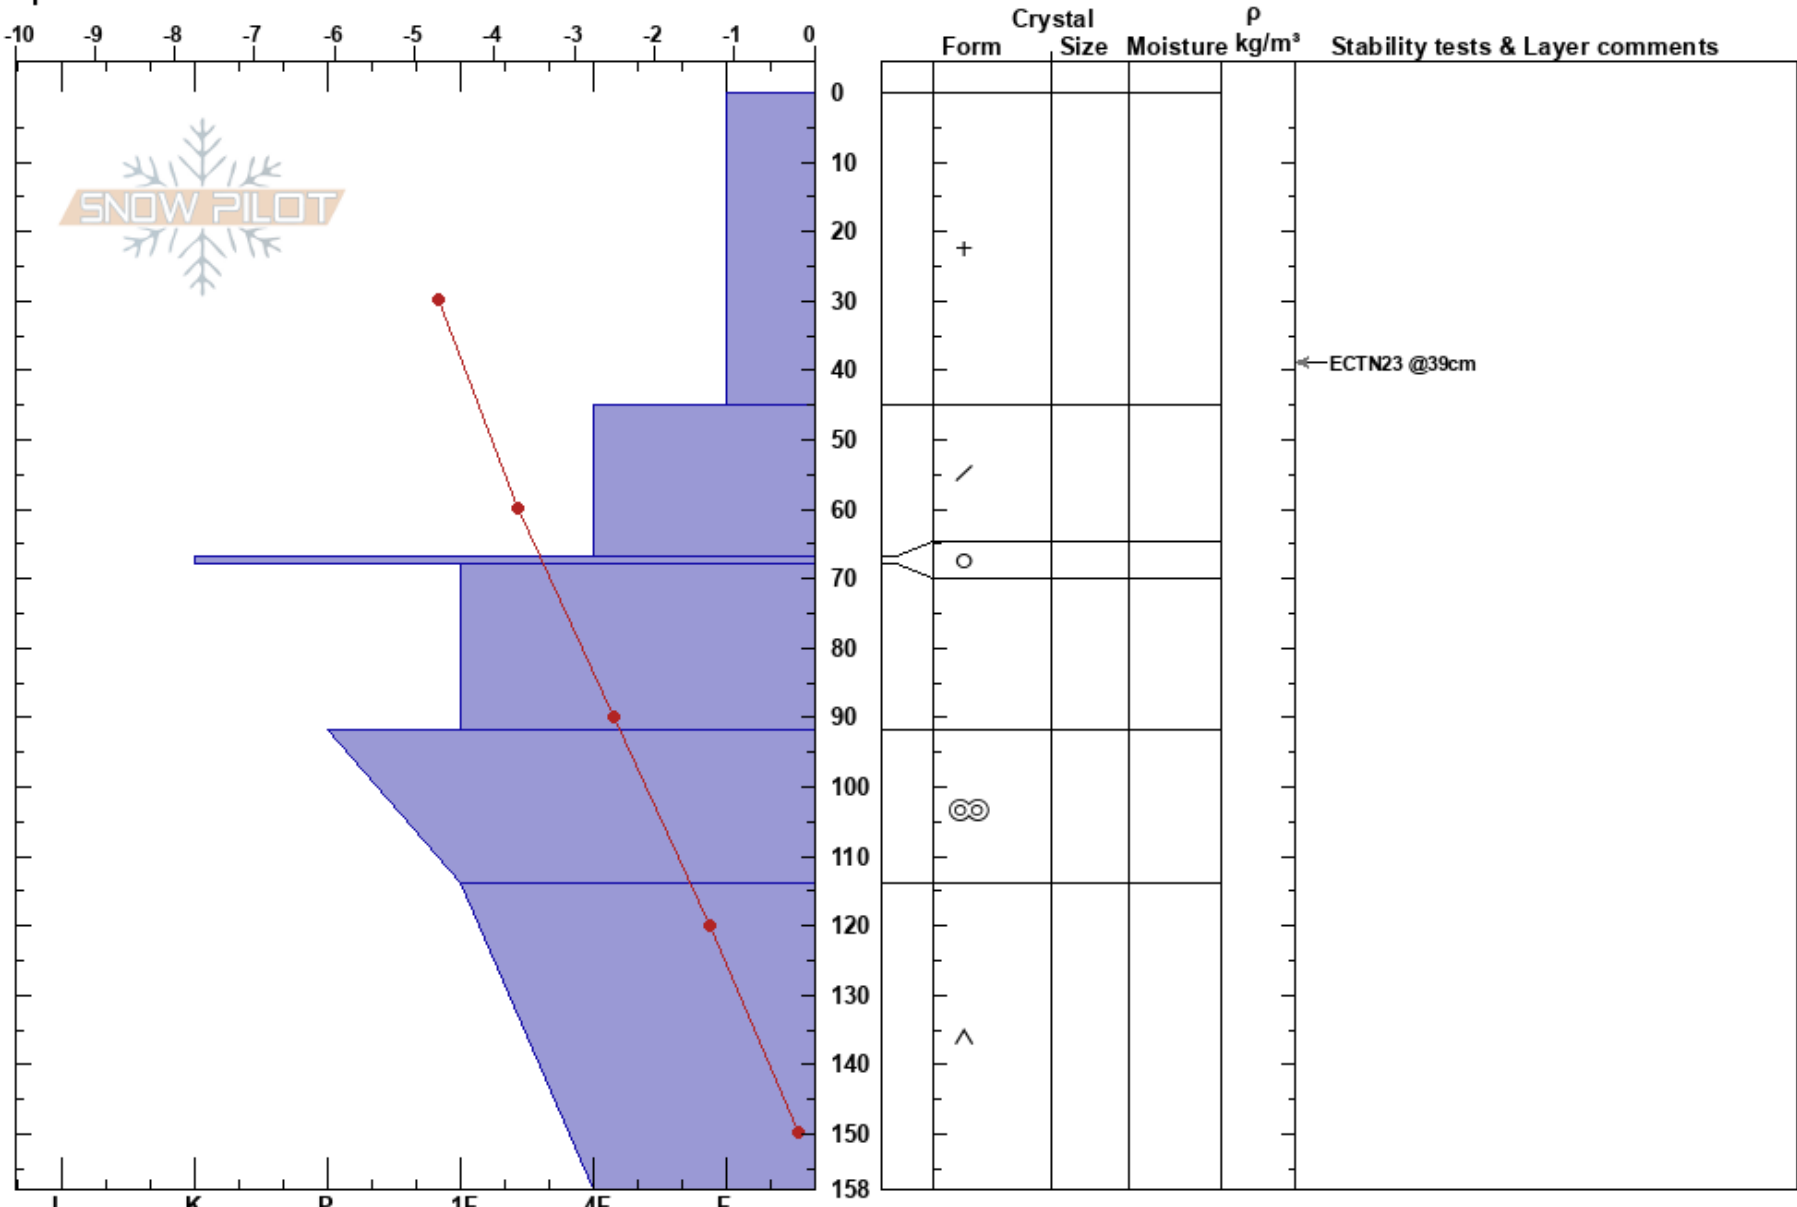

Vaelientjahke  
 Gardfjället  
 Sweden  
 Elevation: 710 m  
 Aspect: 161°  
 Specifics:

Sven Olofsson  
 03/02/2020 - 11:30  
 Co-ord:  
 Slope Angle: 29°  
 Wind Loading:

Stability:  
 Air Temperature: -4°C  
 Sky Cover: FEW  
 Precipitation: NO  
 Wind: W Light Breeze

HS:158  
 PF:35  
 Layer Notes:

Notes: