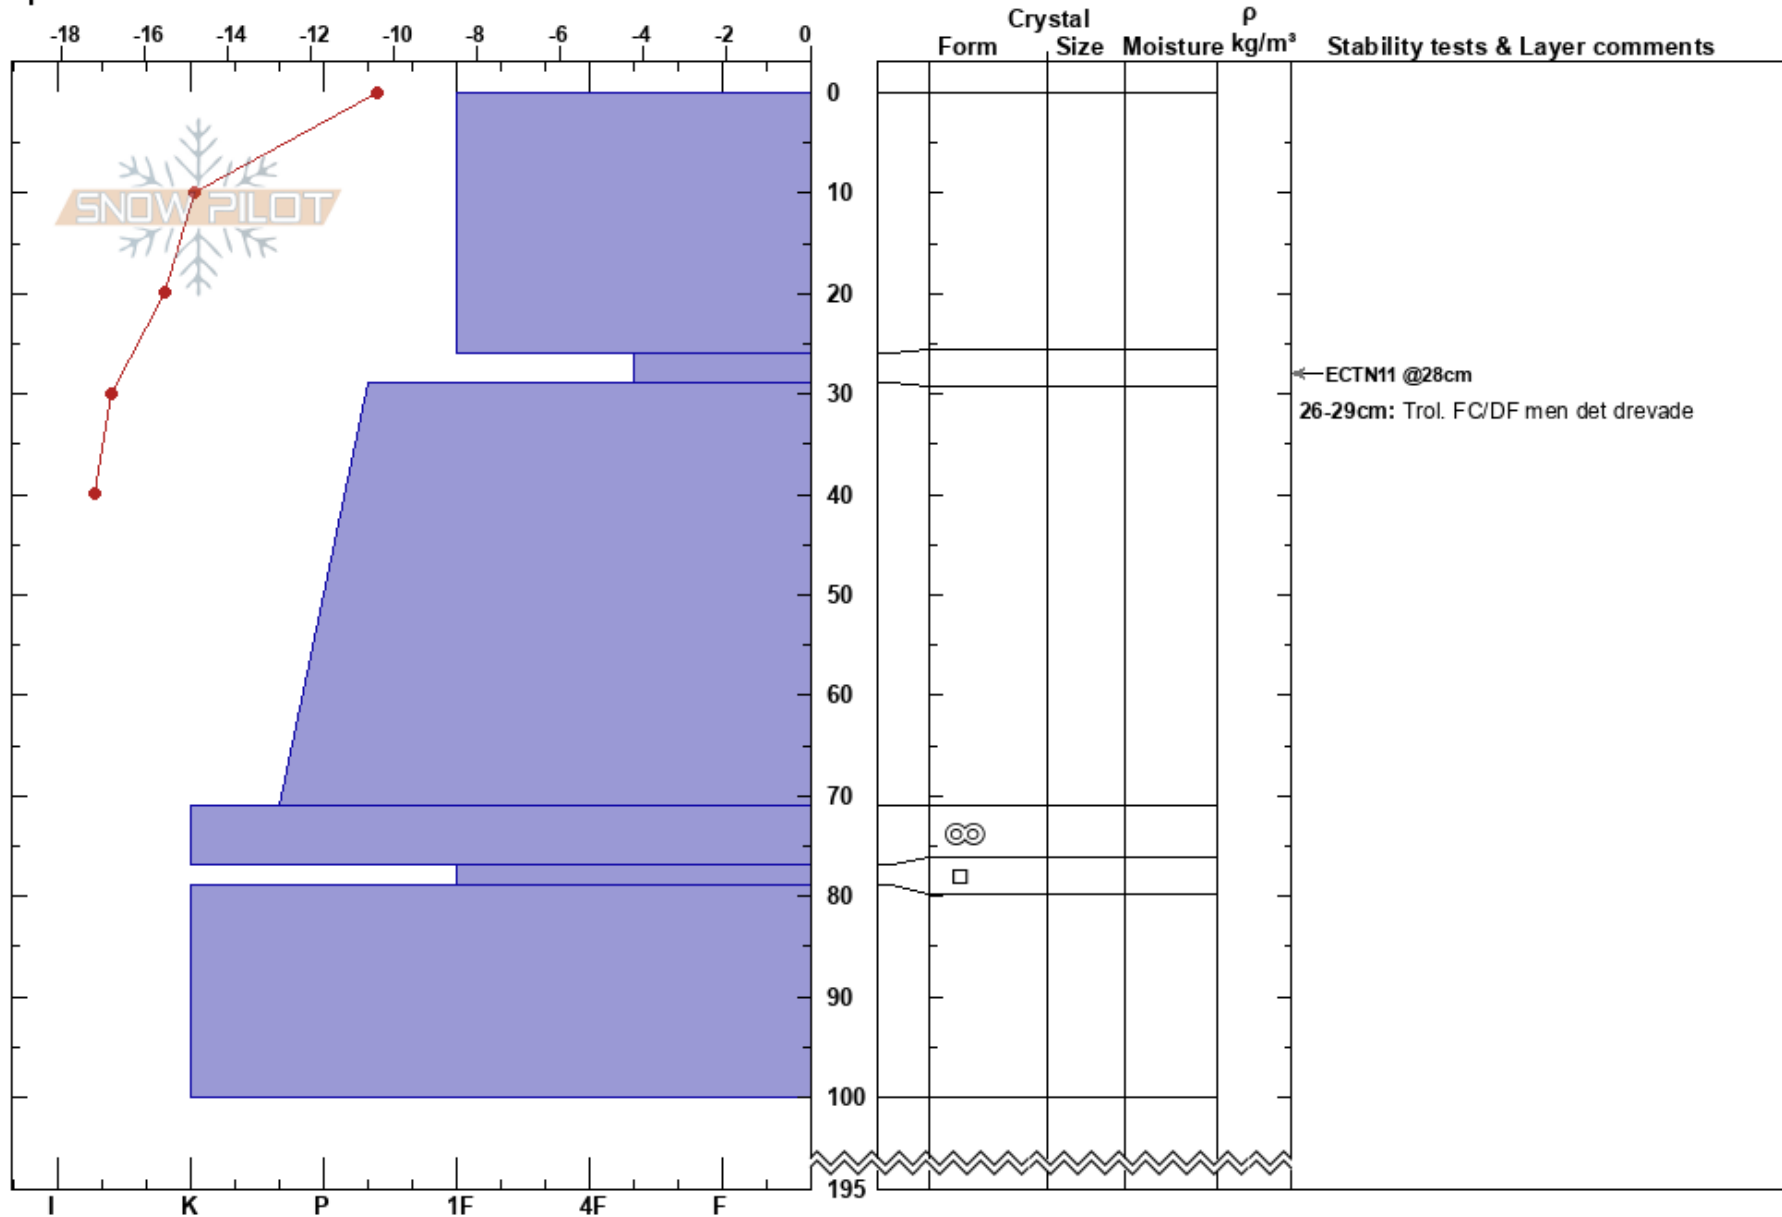

Onsdagslavin TL  
Abisko  
Sweden  
Elevation: 740 m  
Aspect:  
Specifics:

Abisko Nuolja  
03/02/2020 - 10:00  
Co-ord: 68.36667N, 18.73242E  
Slope Angle: 29°  
Wind Loading:

Stability:  
Air Temperature: 9.2°C  
Sky Cover: BKN  
Precipitation: NO  
Wind:

HS:195  
PF:25  
26-29cm: Trol. FC/DF men det drevade  
26-29cm: Problematic layer

Notes: