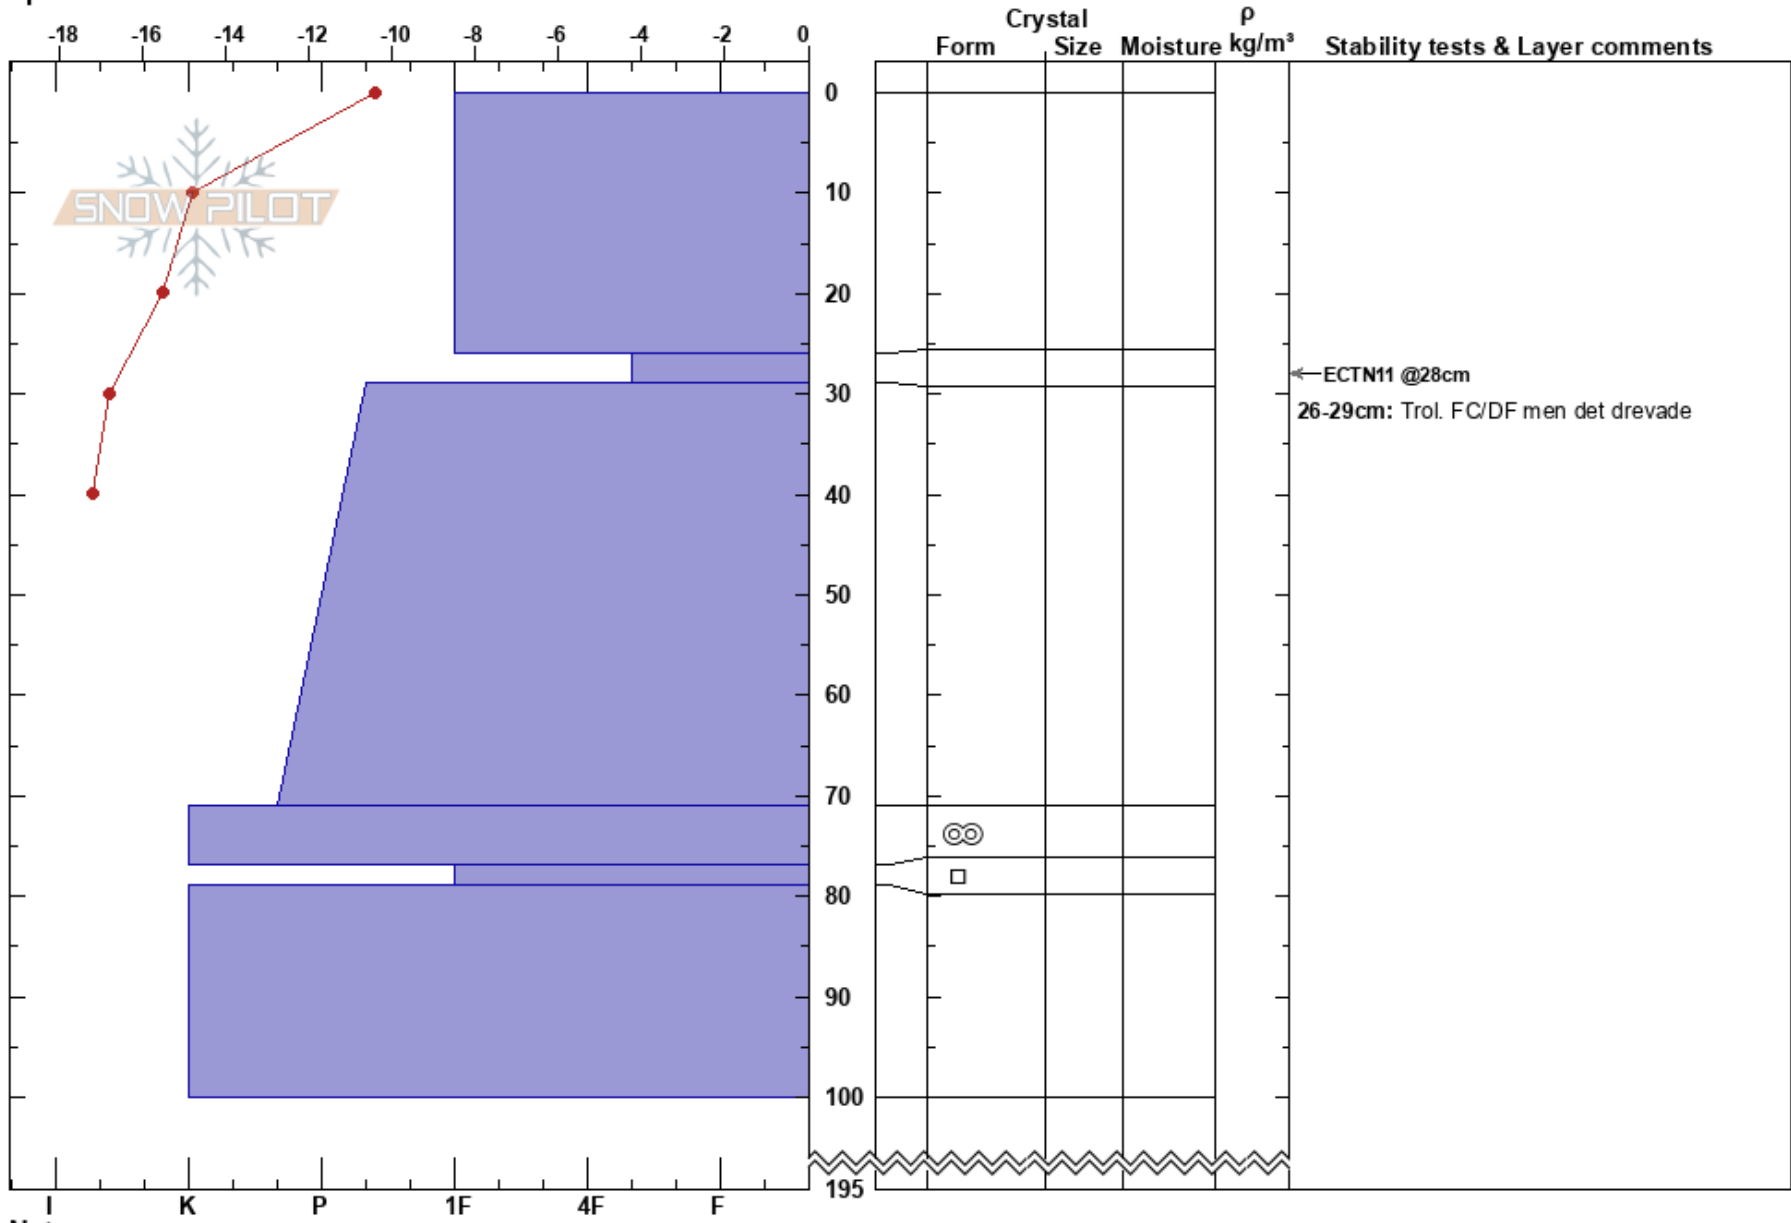

Onsdagslavin TL
 Abisko
 Sweden
 Elevation: 740 m
 Aspect:
 Specifics:

Abisko Nuolja
 03/02/2020 - 10:00
 Co-ord: 68.36667N, 18.73242E
 Slope Angle: 29°
 Wind Loading:

Stability:
 Air Temperature: 9.2°C
 Sky Cover: BKN
 Precipitation: NO
 Wind:

HS:195
 PF:25
 26-29cm: Trol. FC/DF men det drevade
 26-29cm: Problematic layer

Notes: