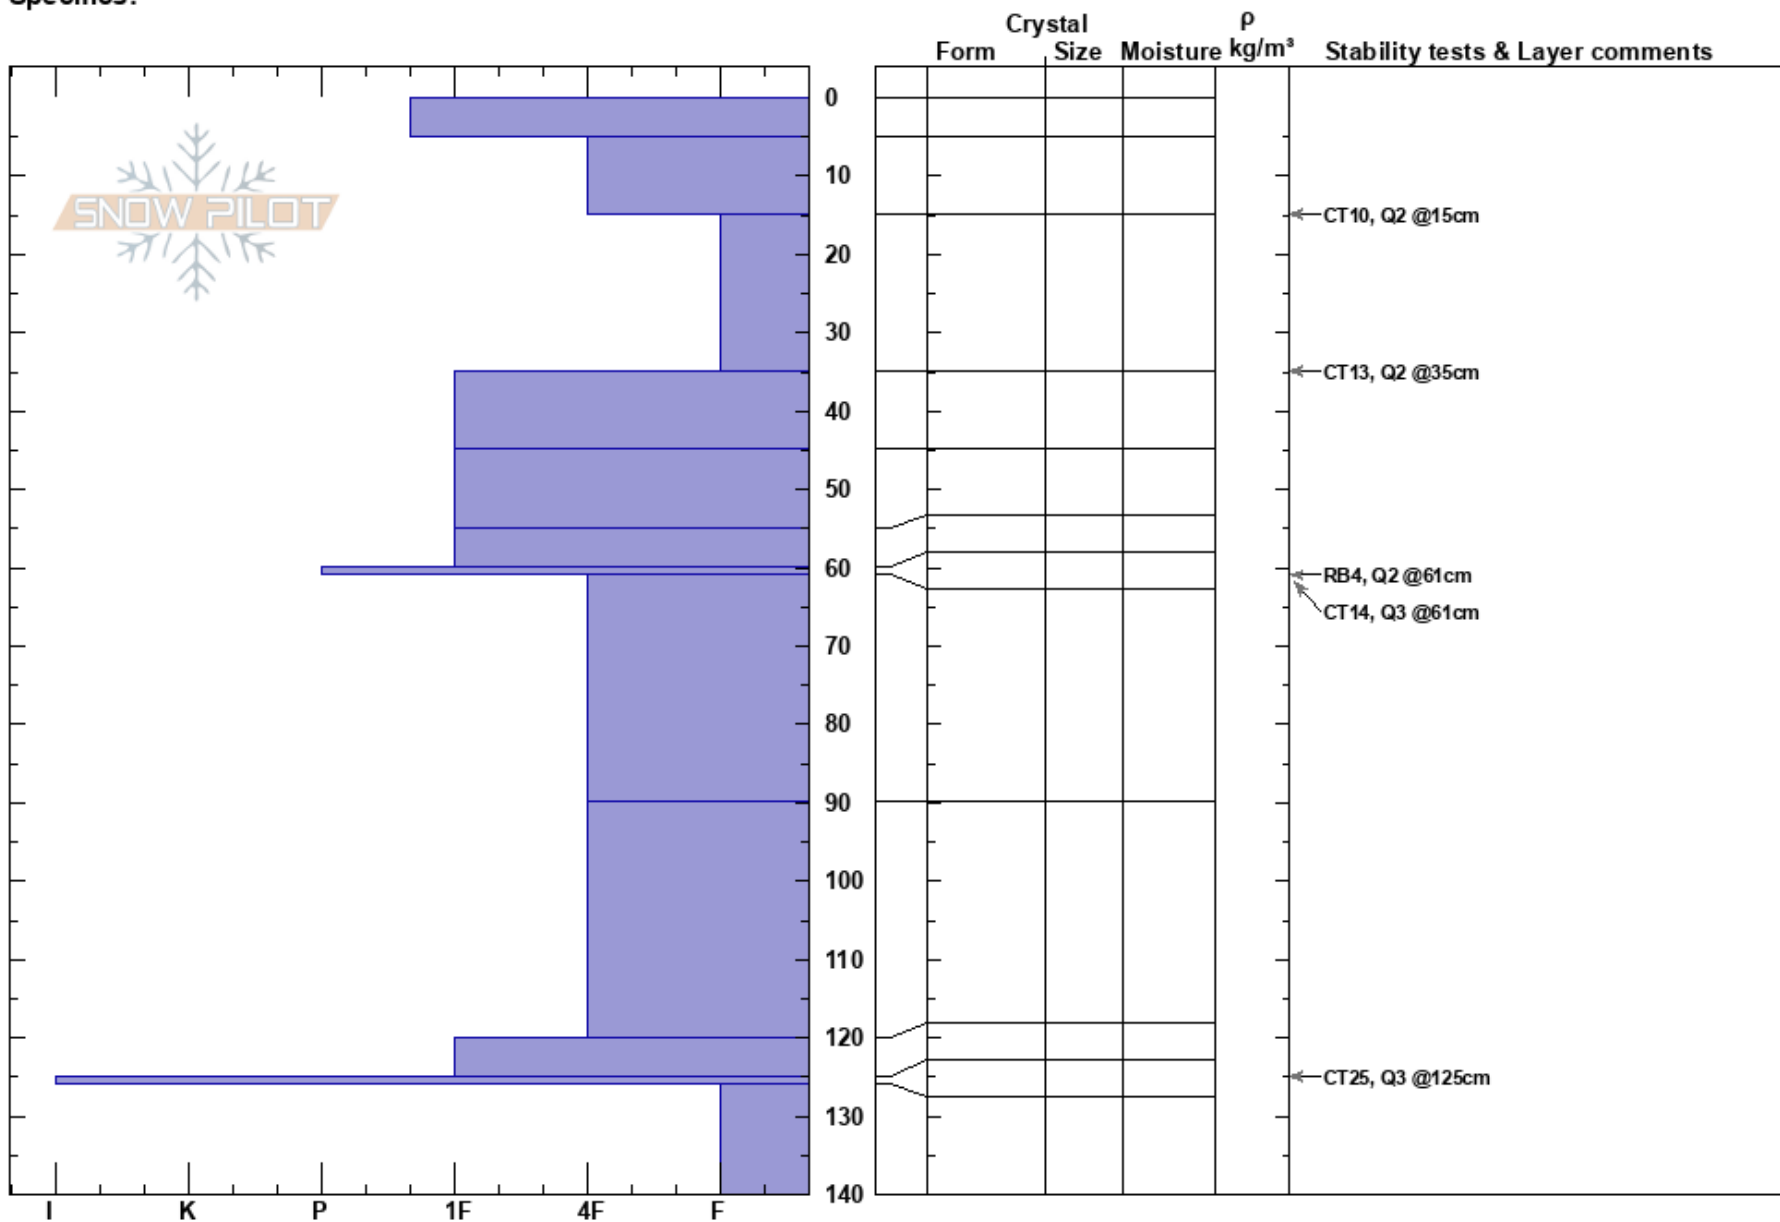

Malyo 2nd terrace  
 Rila  
 Bulgaria  
 Elevation: 2222 m  
 Aspect: W  
 Specifics:

Ruslan Vakrilov  
 02/02/2020 - 11:30  
 Co-ord: 42.17823N, 23.37406E  
 Slope Angle: 32°  
 Wind Loading:

Stability:  
 Air Temperature: -2°C  
 Sky Cover: CLR  
 Precipitation: NO  
 Wind:  
 HS:140  
 PF:40  
 PS:0  
 60-61cm:Problematic layer