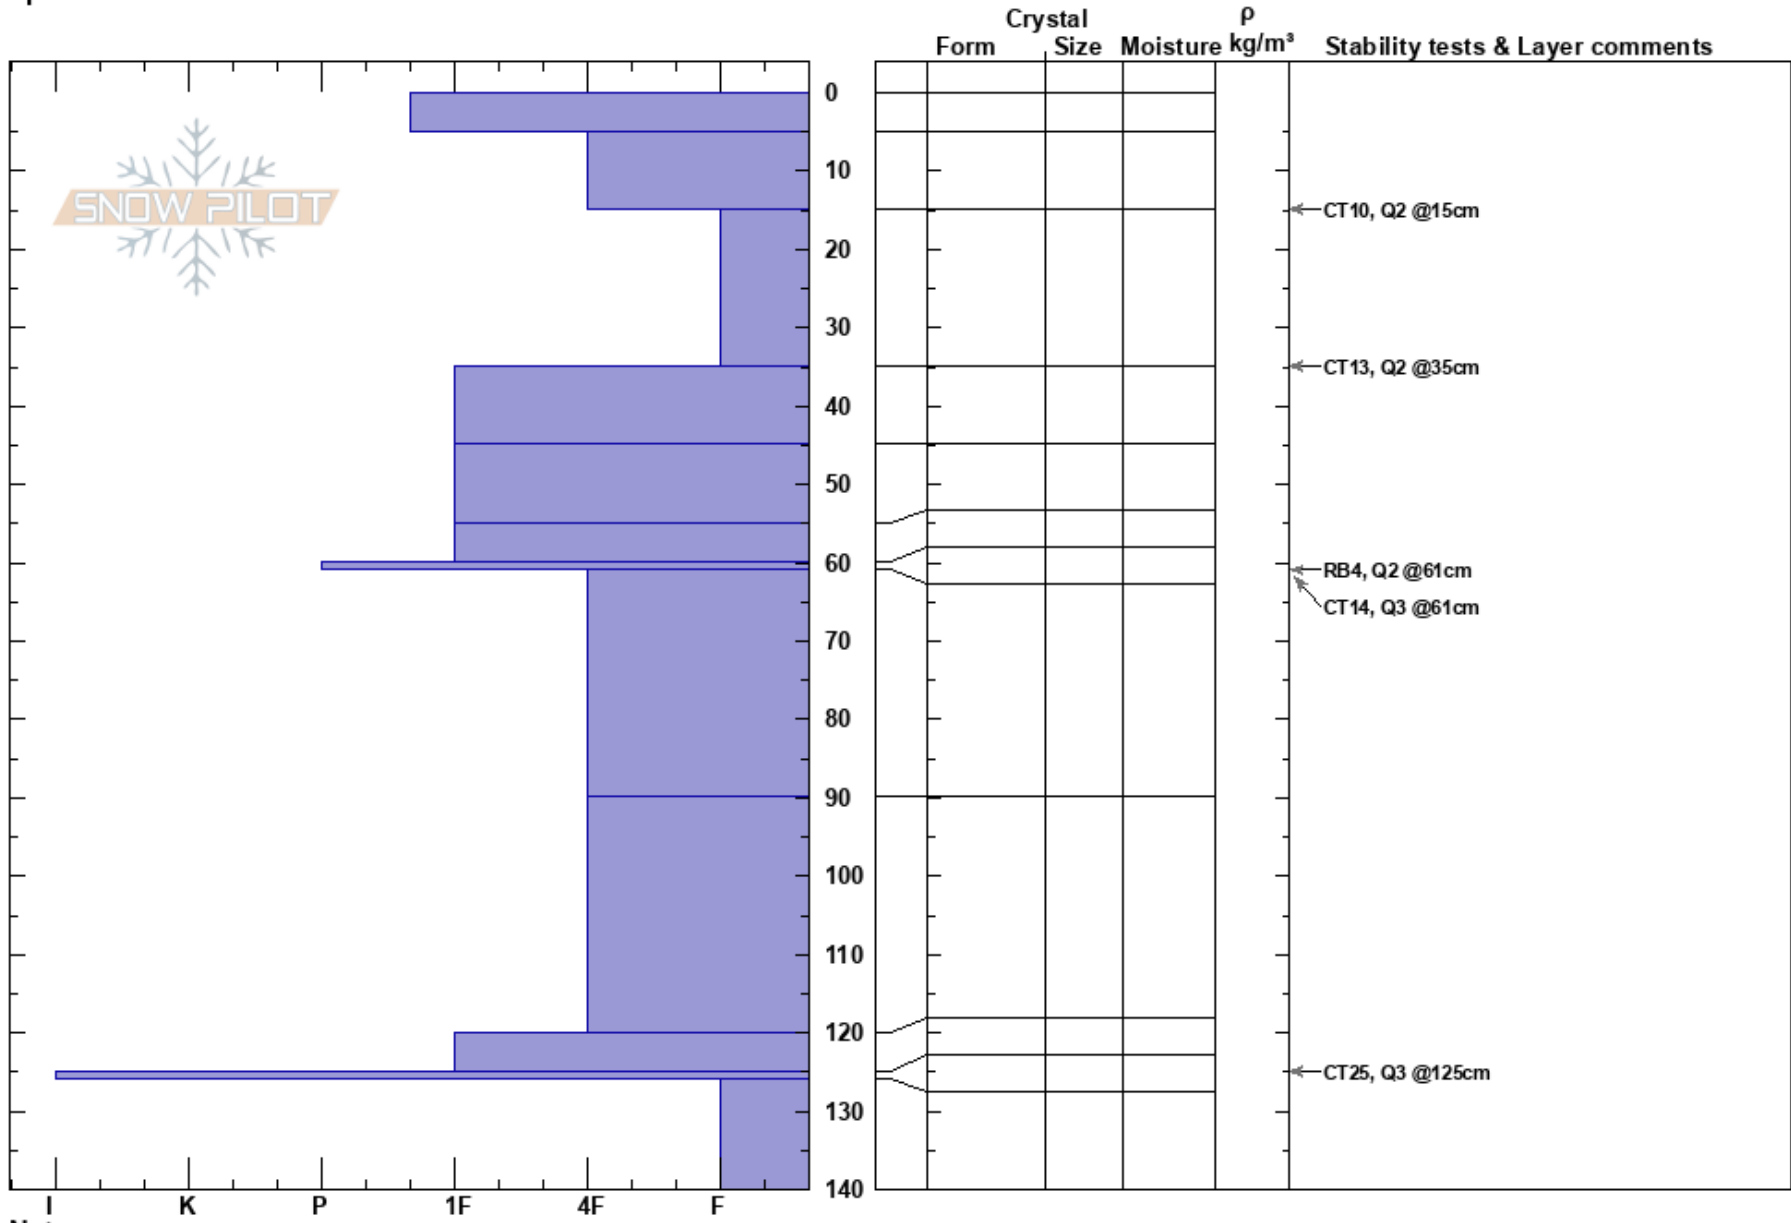

Malyo 2nd terrace
 Rila
 Bulgaria
 Elevation: 2222 m
 Aspect: W
 Specifics:

Ruslan Vakrilov
 02/02/2020 - 11:30
 Co-ord: 42.17823N, 23.37406E
 Slope Angle: 32°
 Wind Loading:

Stability:
 Air Temperature: -2°C
 Sky Cover: CLR
 Precipitation: NO
 Wind:
 HS:140
 PF:40
 PS:0
 60-61cm:Problematic layer