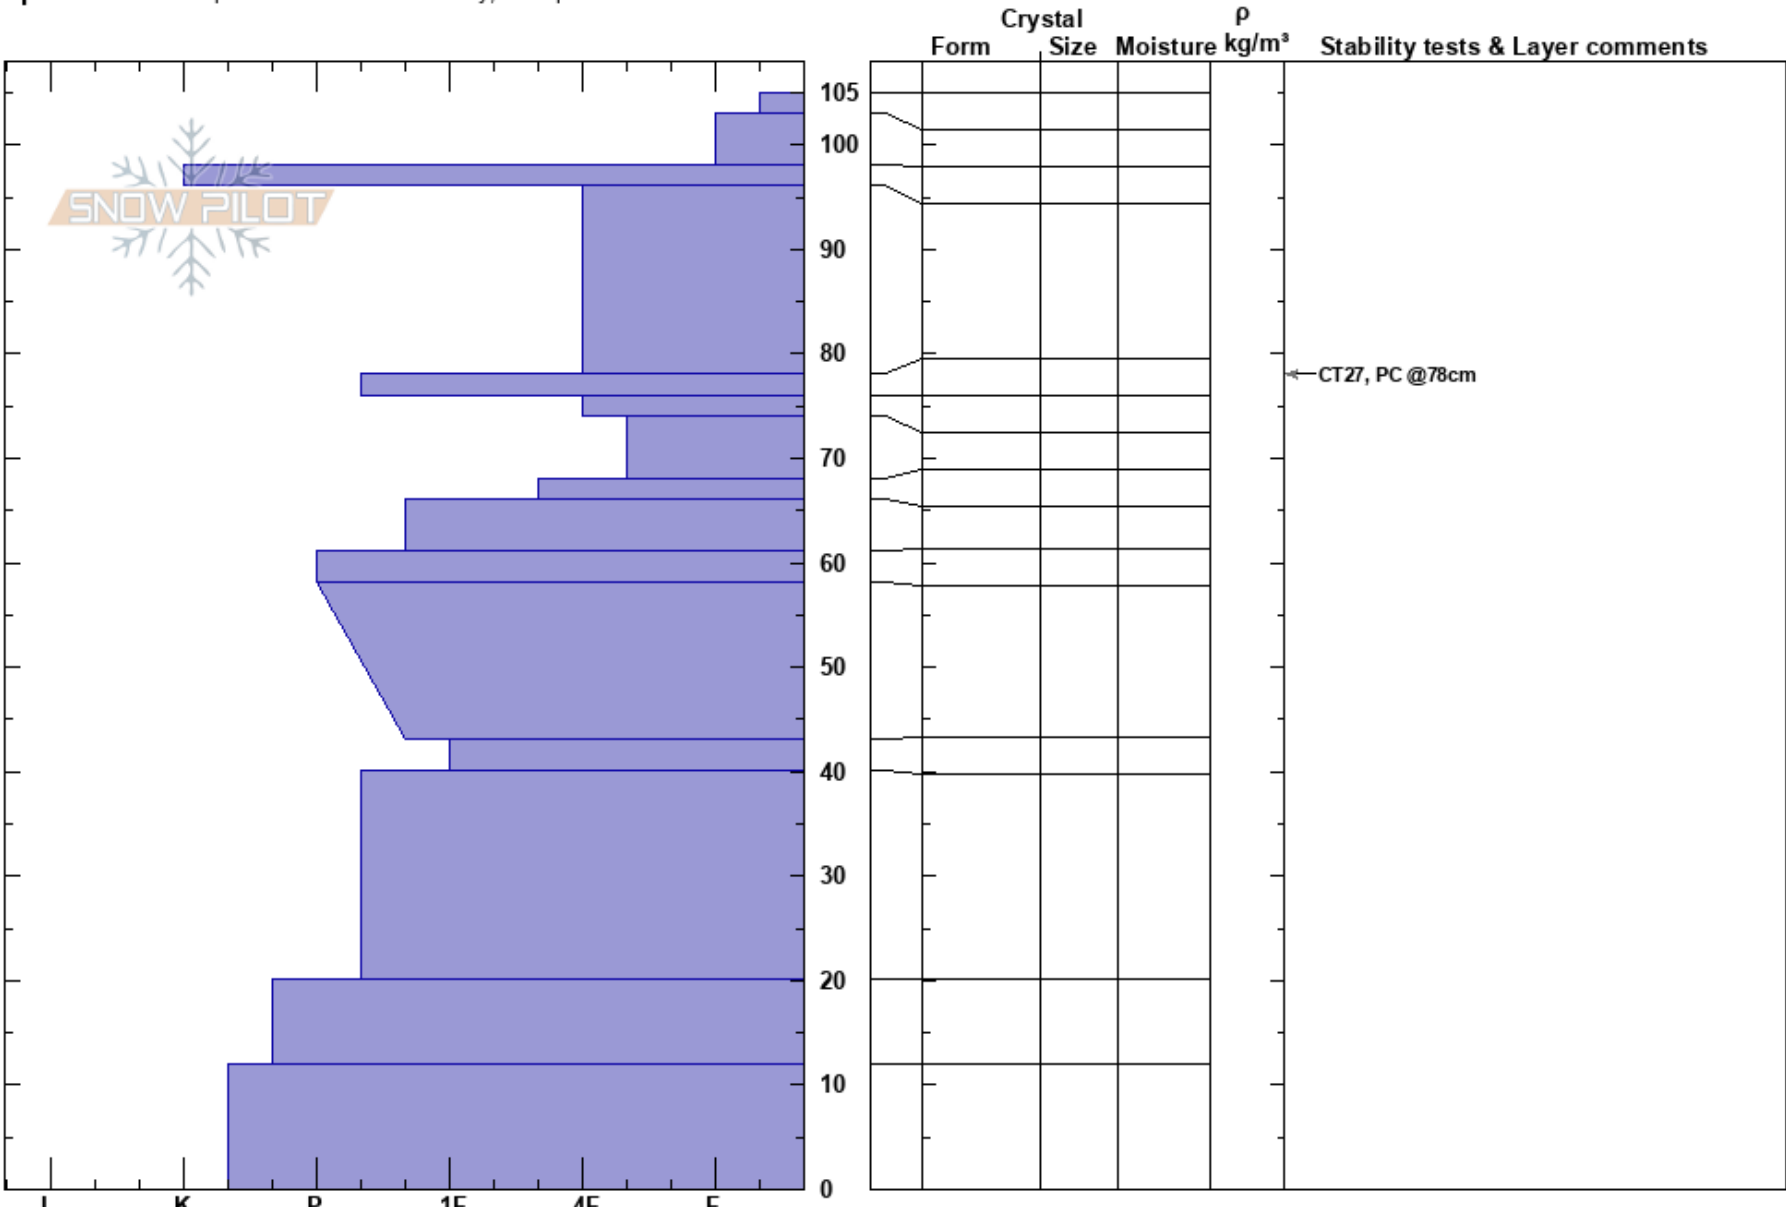

h2Ohouse pit w/Mikey
 Luther Pass
 CA
 Elevation: 11844 ft
 Aspect: NE
 Specifics: Pit is representative of backcountry; Poor pit location

Tasha Thomas
 02/01/2020 - 2:00pm
 Co-ord: 36.70836N, -118.49854W
 Slope Angle: 27°
 Wind Loading: no

Stability: Very Good
 Air Temperature: 5°C
 Sky Cover: FEW
 Precipitation: NO
 Wind: SW Calm

HS:105
 PF:6
 PS:12
 Layer Notes:

Notes: