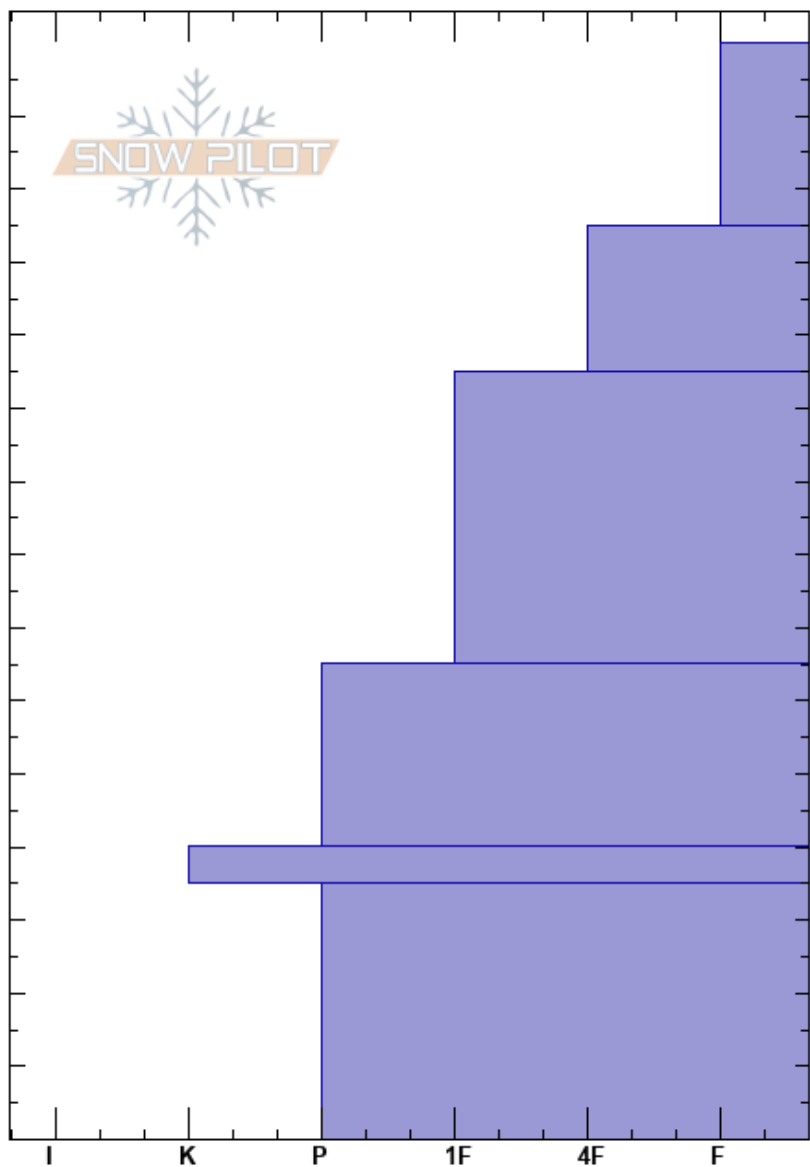

Malyo 2nd Terrace NE
 Rila
 Bulgaria
Elevation: 2320 m
Aspect: NE
Specifics:

Petar Raykov
 02/02/2020 - 11:00
Co-ord: 42.17692N, 23.37249E
Slope Angle: 28°
Wind Loading: previous

Stability:
Air Temperature: -2°C
Sky Cover: CLR
Precipitation: NO
Wind: Calm

HS: 150

Layer Notes:

Elevation (m)	Crystal		Moisture	ρ kg/m ³	Stability tests & Layer comments
	Form	Size			
0					
5					← CT5, Q2 @5cm
15					← CT12, Q2 @15cm
25					← RB4, Q2 @25cm
35					← CT14, Q2 @35cm
55					← CT22, Q2 @55cm
60					
70					
80					
90					
100					
110					
120					
130					
140					
150					