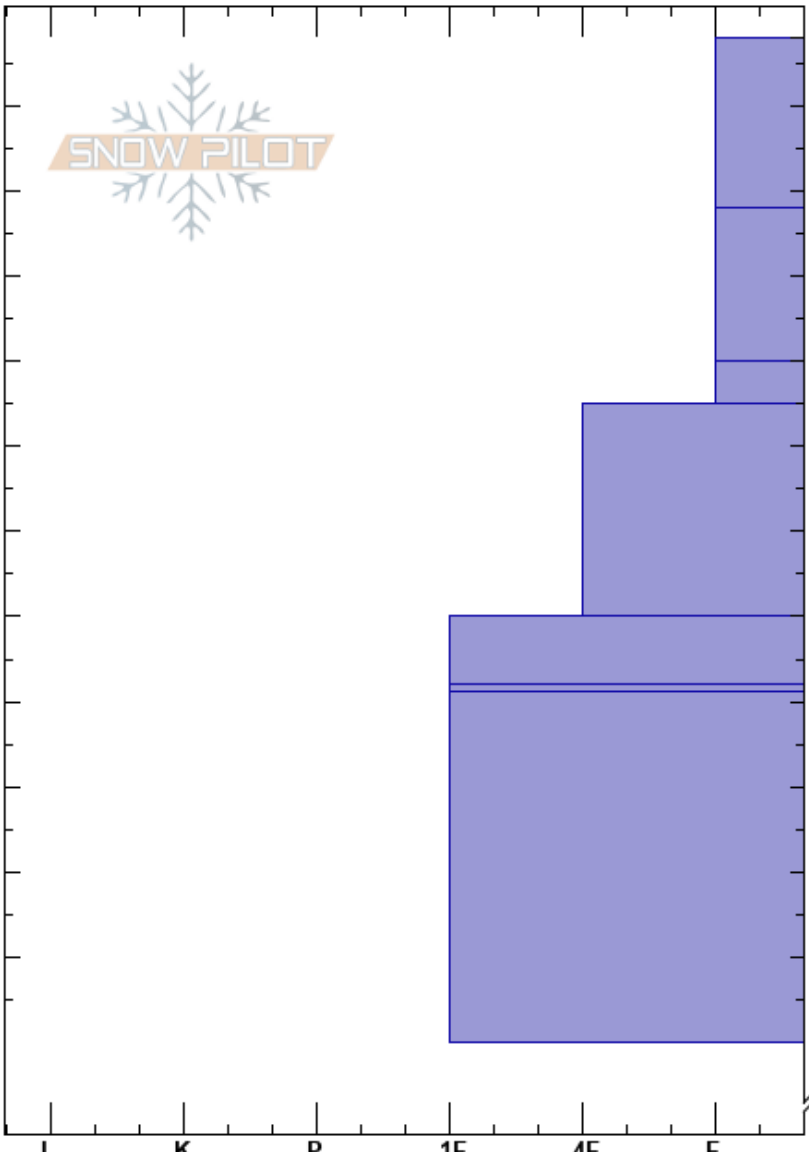

Two hills  
 Sawatch  
 CO  
 Elevation: 11400 ft  
 Aspect: 80°  
 Specifics:

Rebecca Hodgetts  
 02/28/2017 - 12:00pm  
 Co-ord: 38.48219N, -106.34537W  
 Slope Angle: 20°  
 Wind Loading: yes

Stability:  
 Air Temperature: -9°C  
 Sky Cover: OVC  
 Precipitation: S1  
 Wind: SW Moderate

HS:208  
 PF:40  
 170-165cm:Problematic layer

Elevation (cm)	Crystal		$\rho$ kg/m <sup>3</sup>	Stability tests & Layer comments
	Form	Size		
208				
200	+		D	←ECTN17 @201cm
190				
180	/		D	
170	☒		D	←ECTN12 @169cm
160				
150	☐		D	
140	•		D	
130	• (V)		D	
120				
110	•		D	
100				
90				
0				