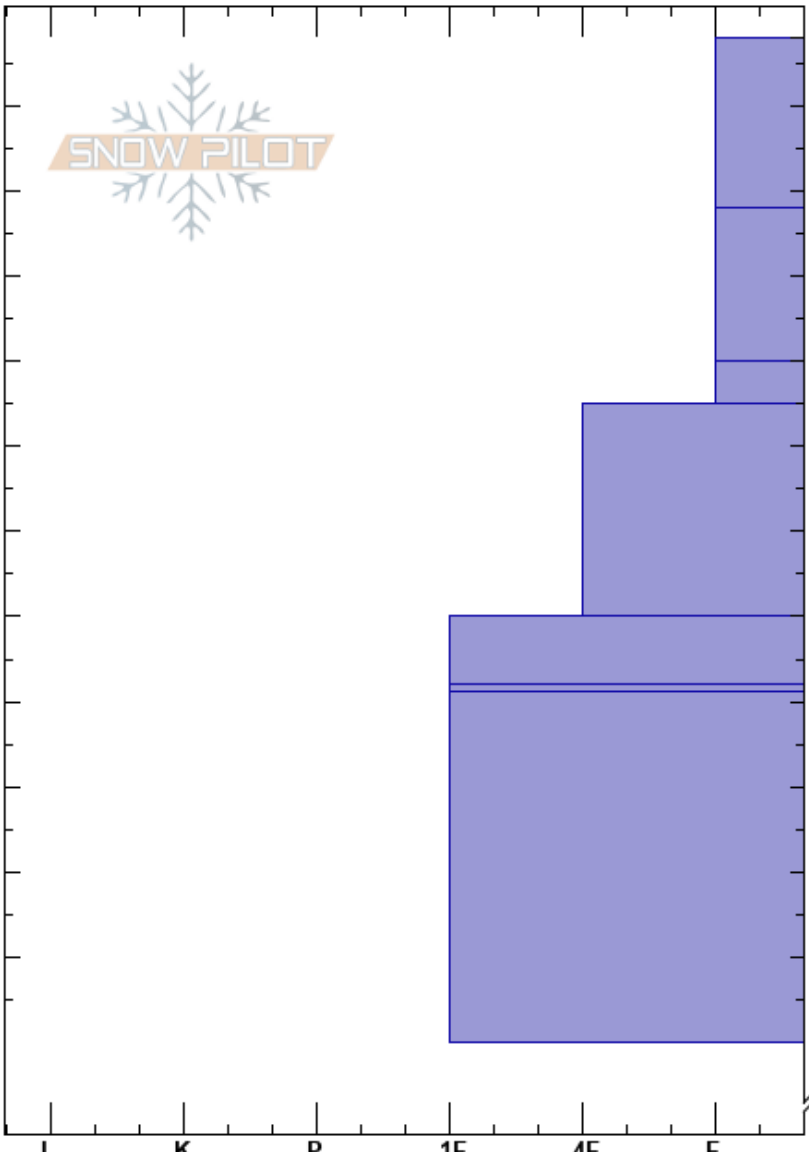

Two hills
 Sawatch
 CO
 Elevation: 11400 ft
 Aspect: 80°
 Specifics:

Rebecca Hodgetts
 02/28/2017 - 12:00pm
 Co-ord: 38.48219N, -106.34537W
 Slope Angle: 20°
 Wind Loading: yes

Stability:
 Air Temperature: -9°C
 Sky Cover: OVC
 Precipitation: S1
 Wind: SW Moderate

HS:208
 PF:40
 170-165cm:Problematic layer

Height (cm)	Crystal		Moisture	ρ kg/m ³	Stability tests & Layer comments
	Form	Size			
208					
200	+		D		←ECTN17 @201cm
190					
180	/		D		
170	☒		D		←ECTN12 @169cm
160					
150	☐		D		
140	•		D		
130	• (V)		D		
120					
110	•		D		
100					
90					
0					