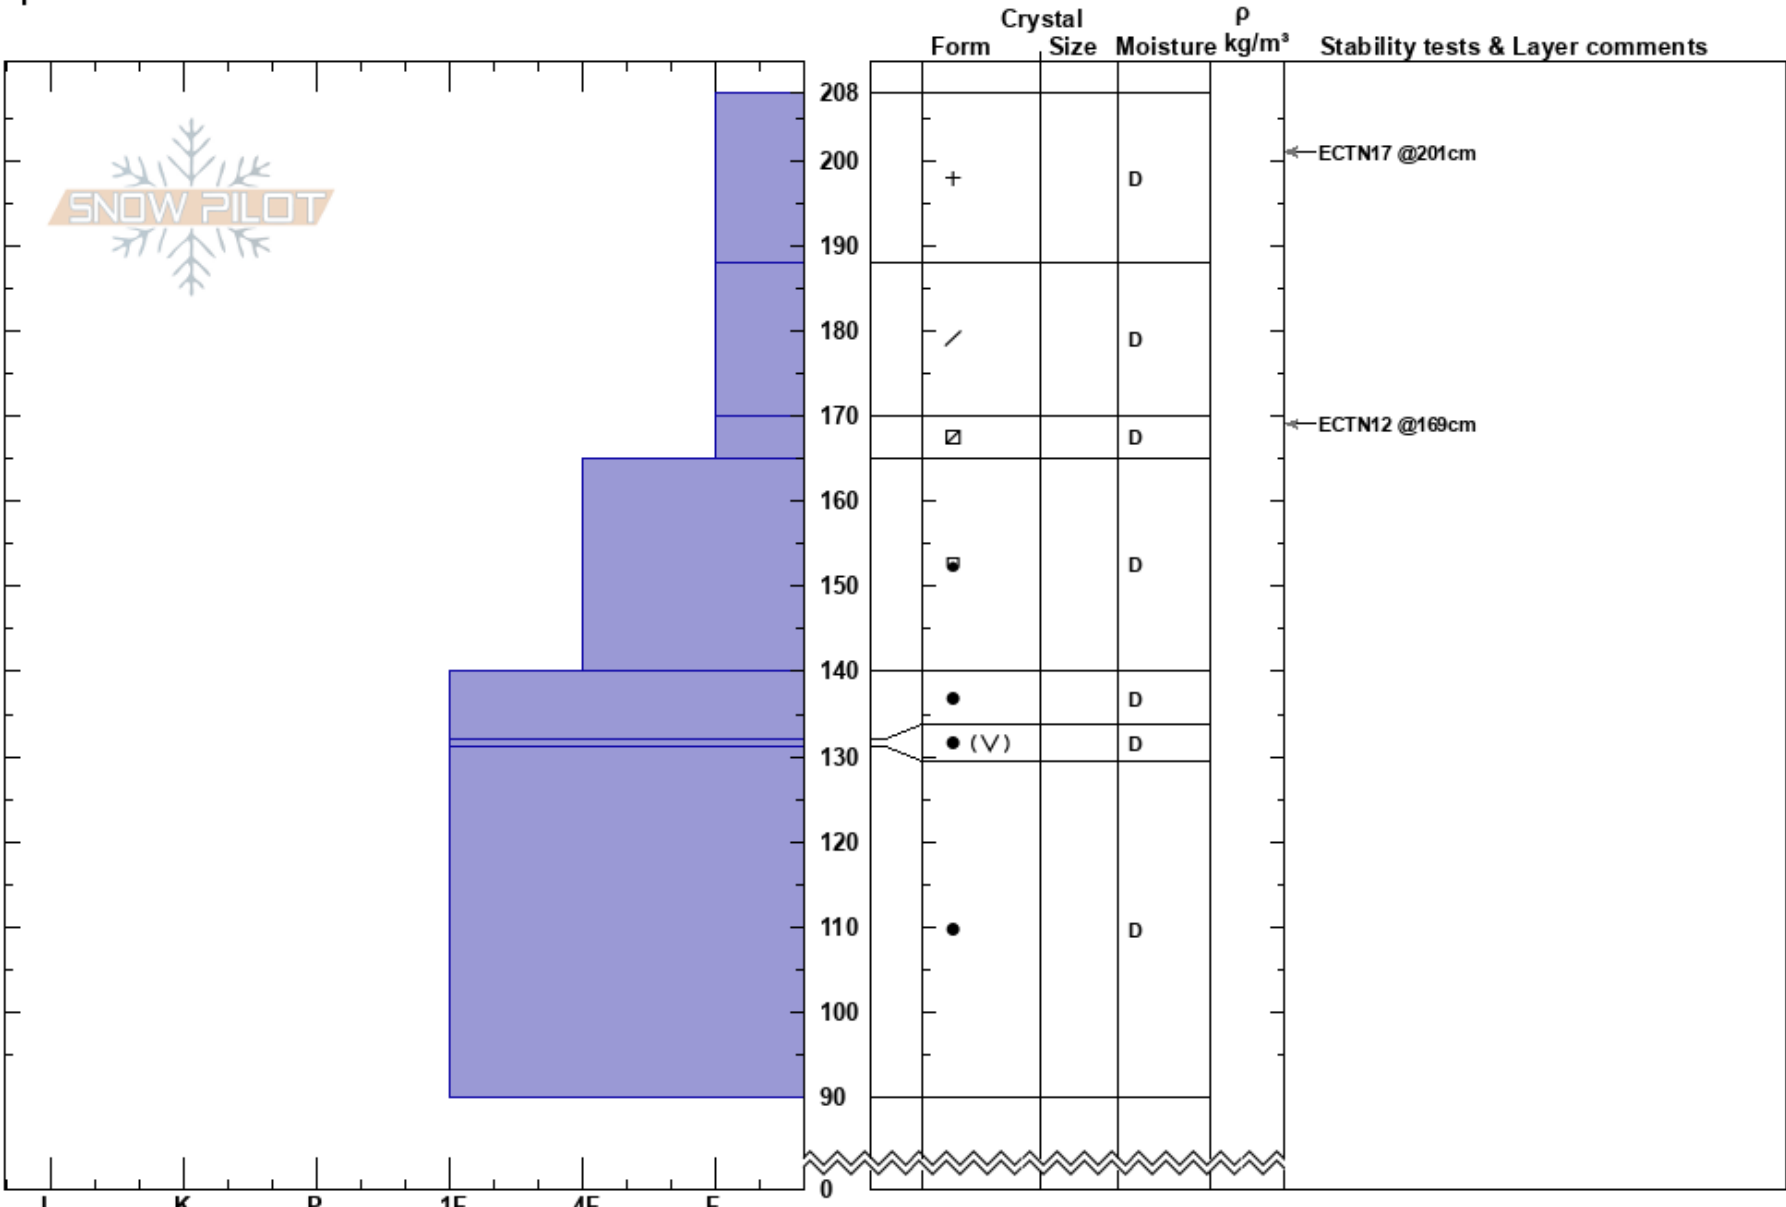

Two hills
 Sawatch
 CO
 Elevation: 11400 ft
 Aspect: 80°
 Specifics:

Rebecca Hodgetts
 02/28/2017 - 12:00pm
 Co-ord: 38.48219N, -106.34537W
 Slope Angle: 20°
 Wind Loading: yes

Stability:
 Air Temperature: -9°C
 Sky Cover: OVC
 Precipitation: S1
 Wind: SW Moderate

HS:208
 PF:40
 170-165cm:Problematic layer

Notes: