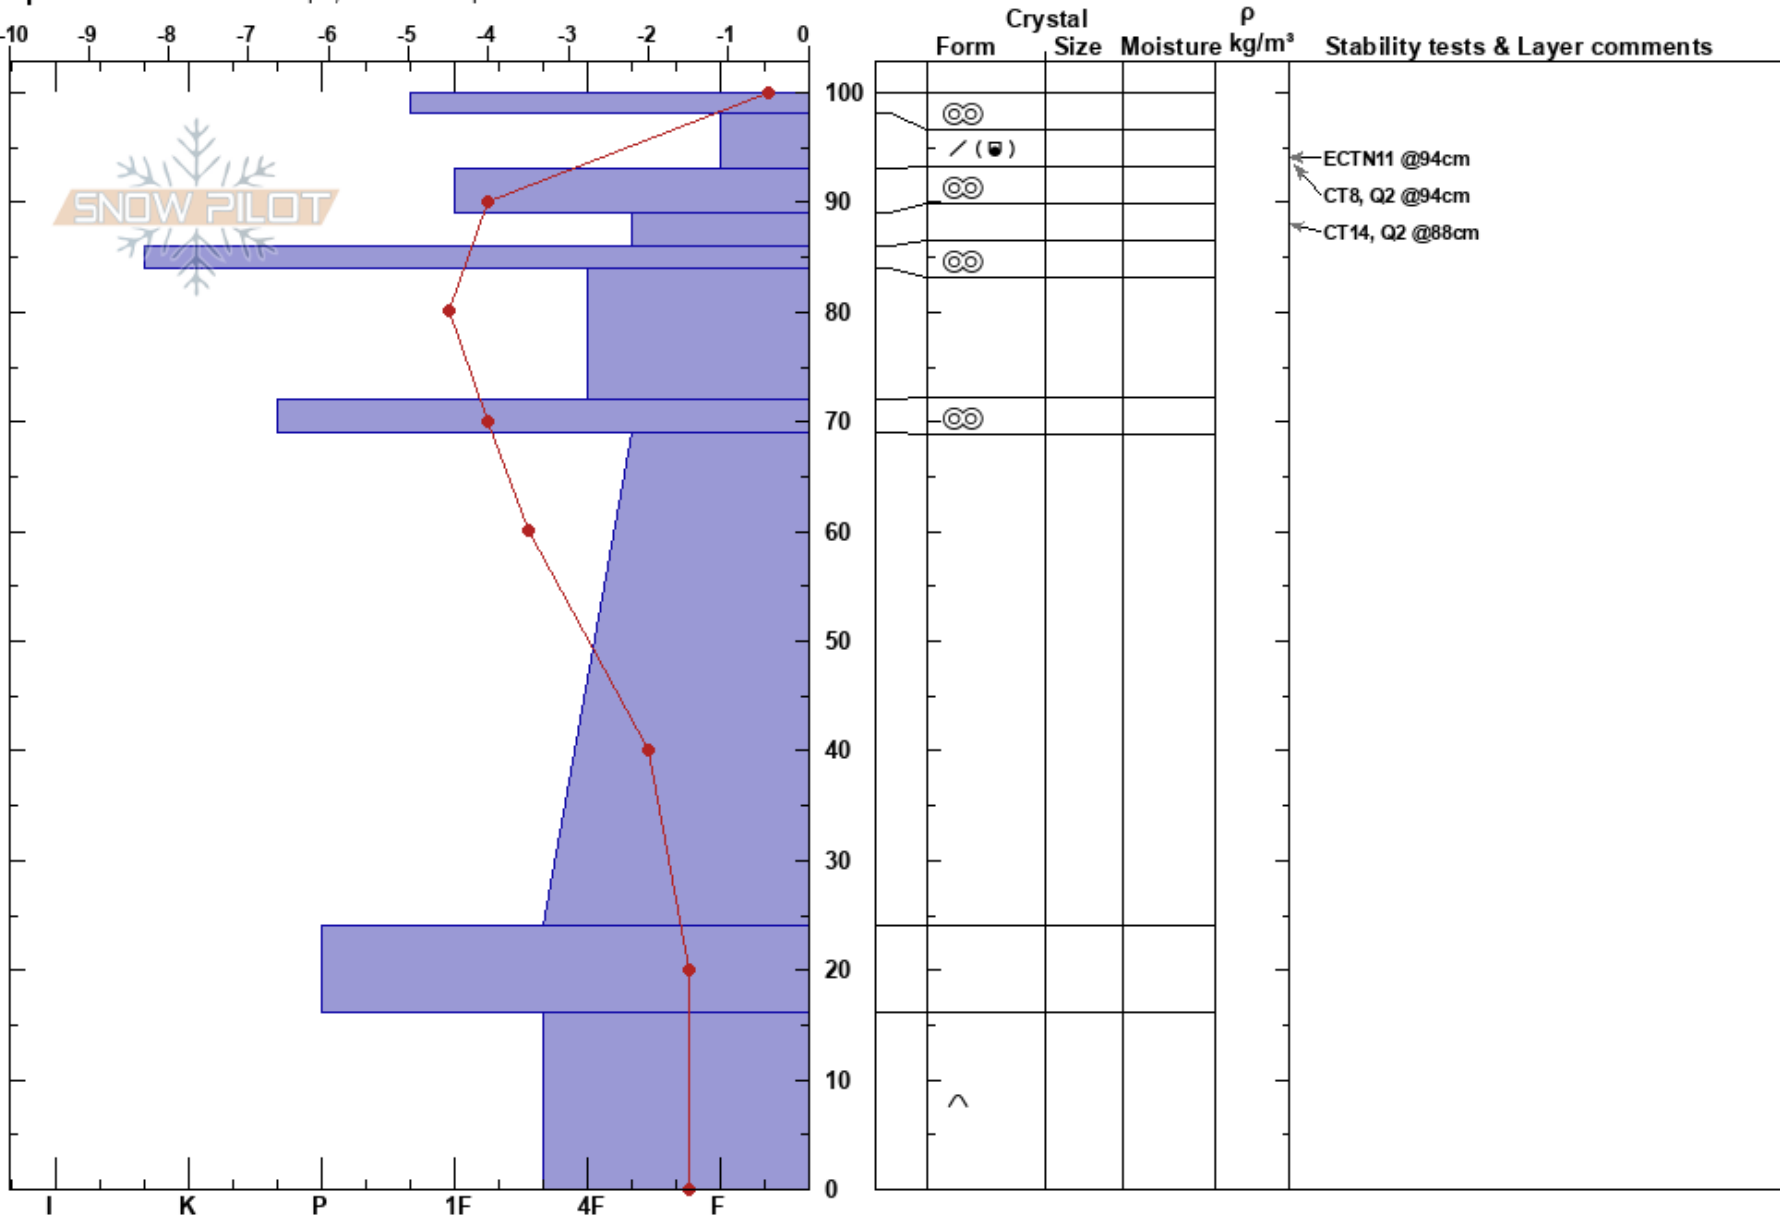

Dutchman's
Kachina Peaks
AZ
Elevation: 10400 ft
Aspect: 240°

Troy Marino
02/01/2020 - 12:30pm
Co-ord: 35.34009N, -111.69582W
Slope Angle: 24°
Wind Loading:

Stability: HS:100
Air Temperature: PF:22
Sky Cover: CLR
Precipitation: NO
Wind: SW Light Breeze

Layer Notes:

Specifics: Ski tracks on slope; We skied slope

Notes: Demonstrating pit work for a level 1 course.