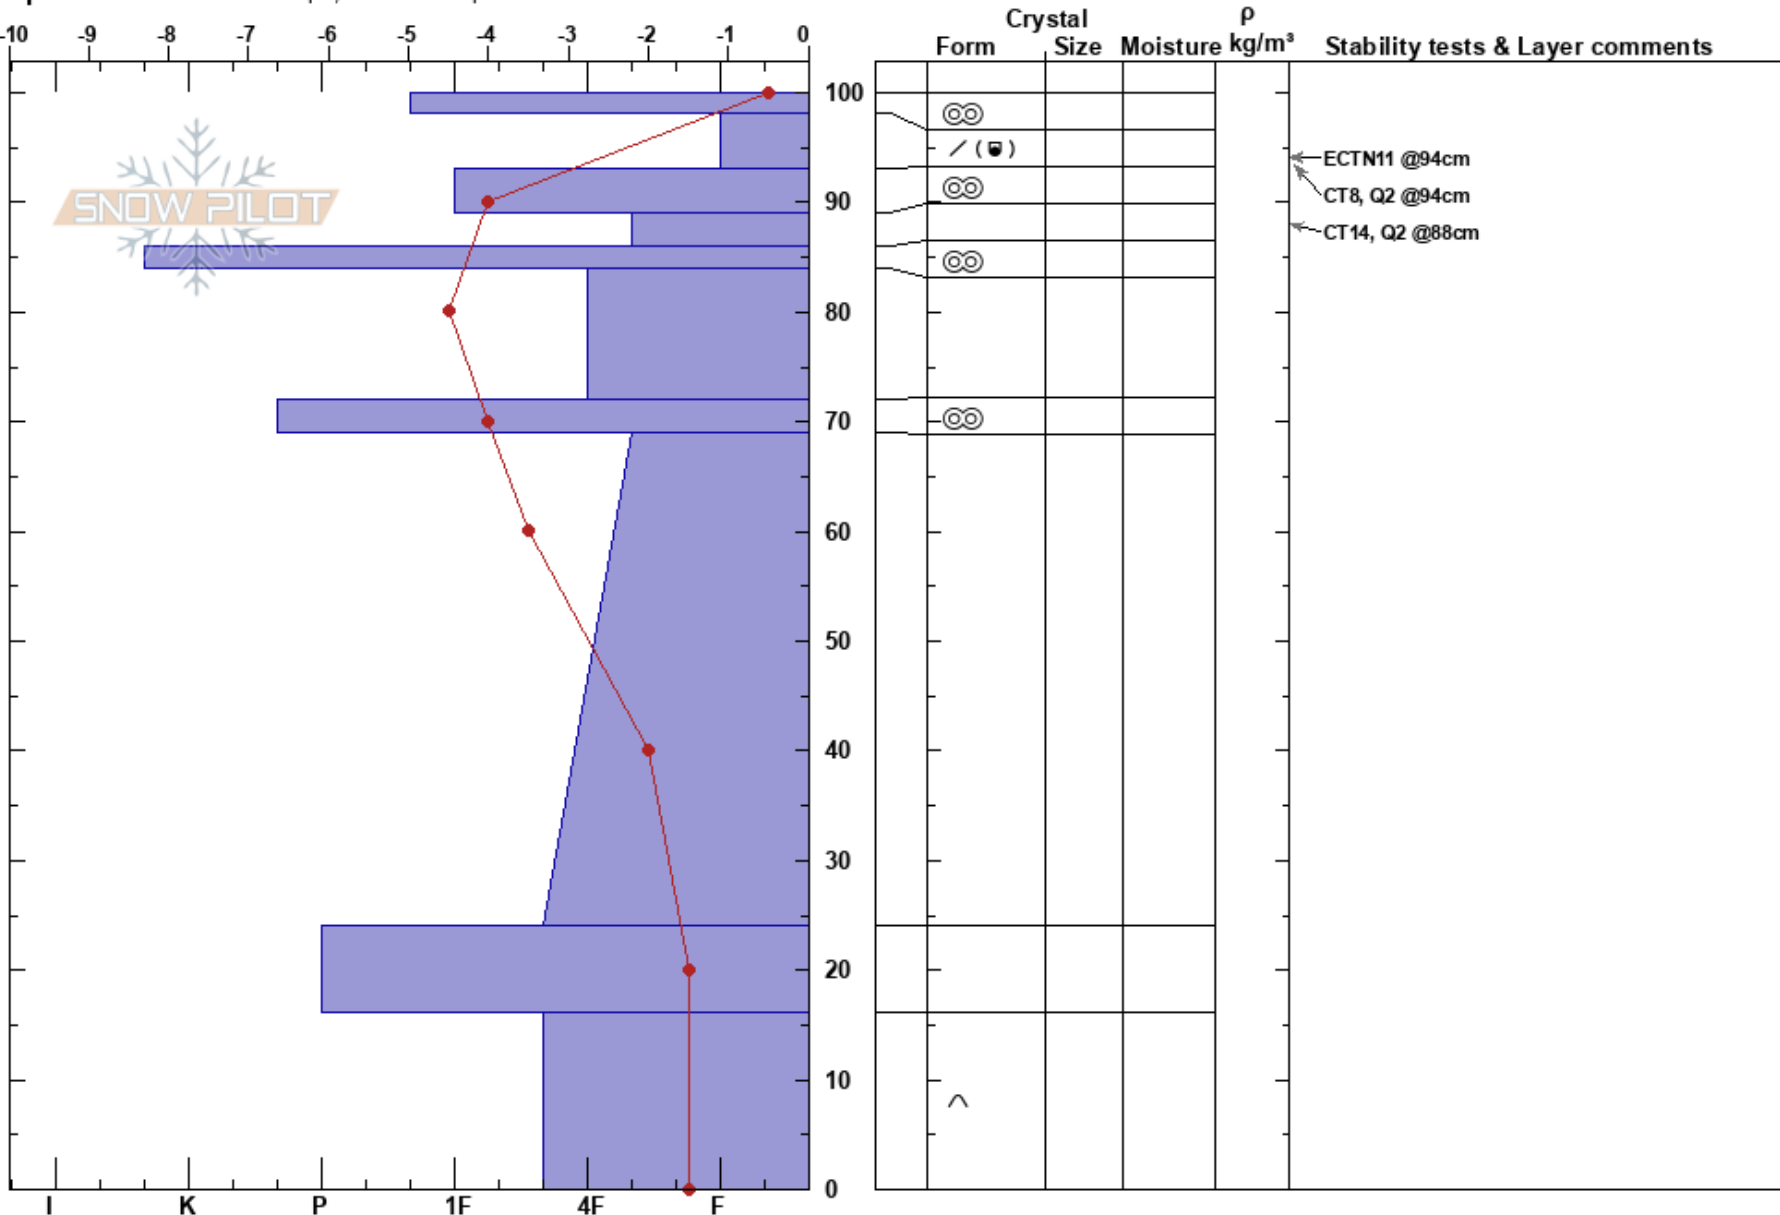

Dutchman's
Kachina Peaks
AZ
Elevation: 10400 ft
Aspect: 240°

Troy Marino
02/01/2020 - 12:30pm
Co-ord: 35.34009N, -111.69582W
Slope Angle: 24°
Wind Loading:

Stability:
Air Temperature:
Sky Cover: CLR
Precipitation: NO
Wind: SW Light Breeze

HS:100
PF:22
Layer Notes:

Specifics: Ski tracks on slope; We skied slope

Notes: Demonstrating pit work for a level 1 course.