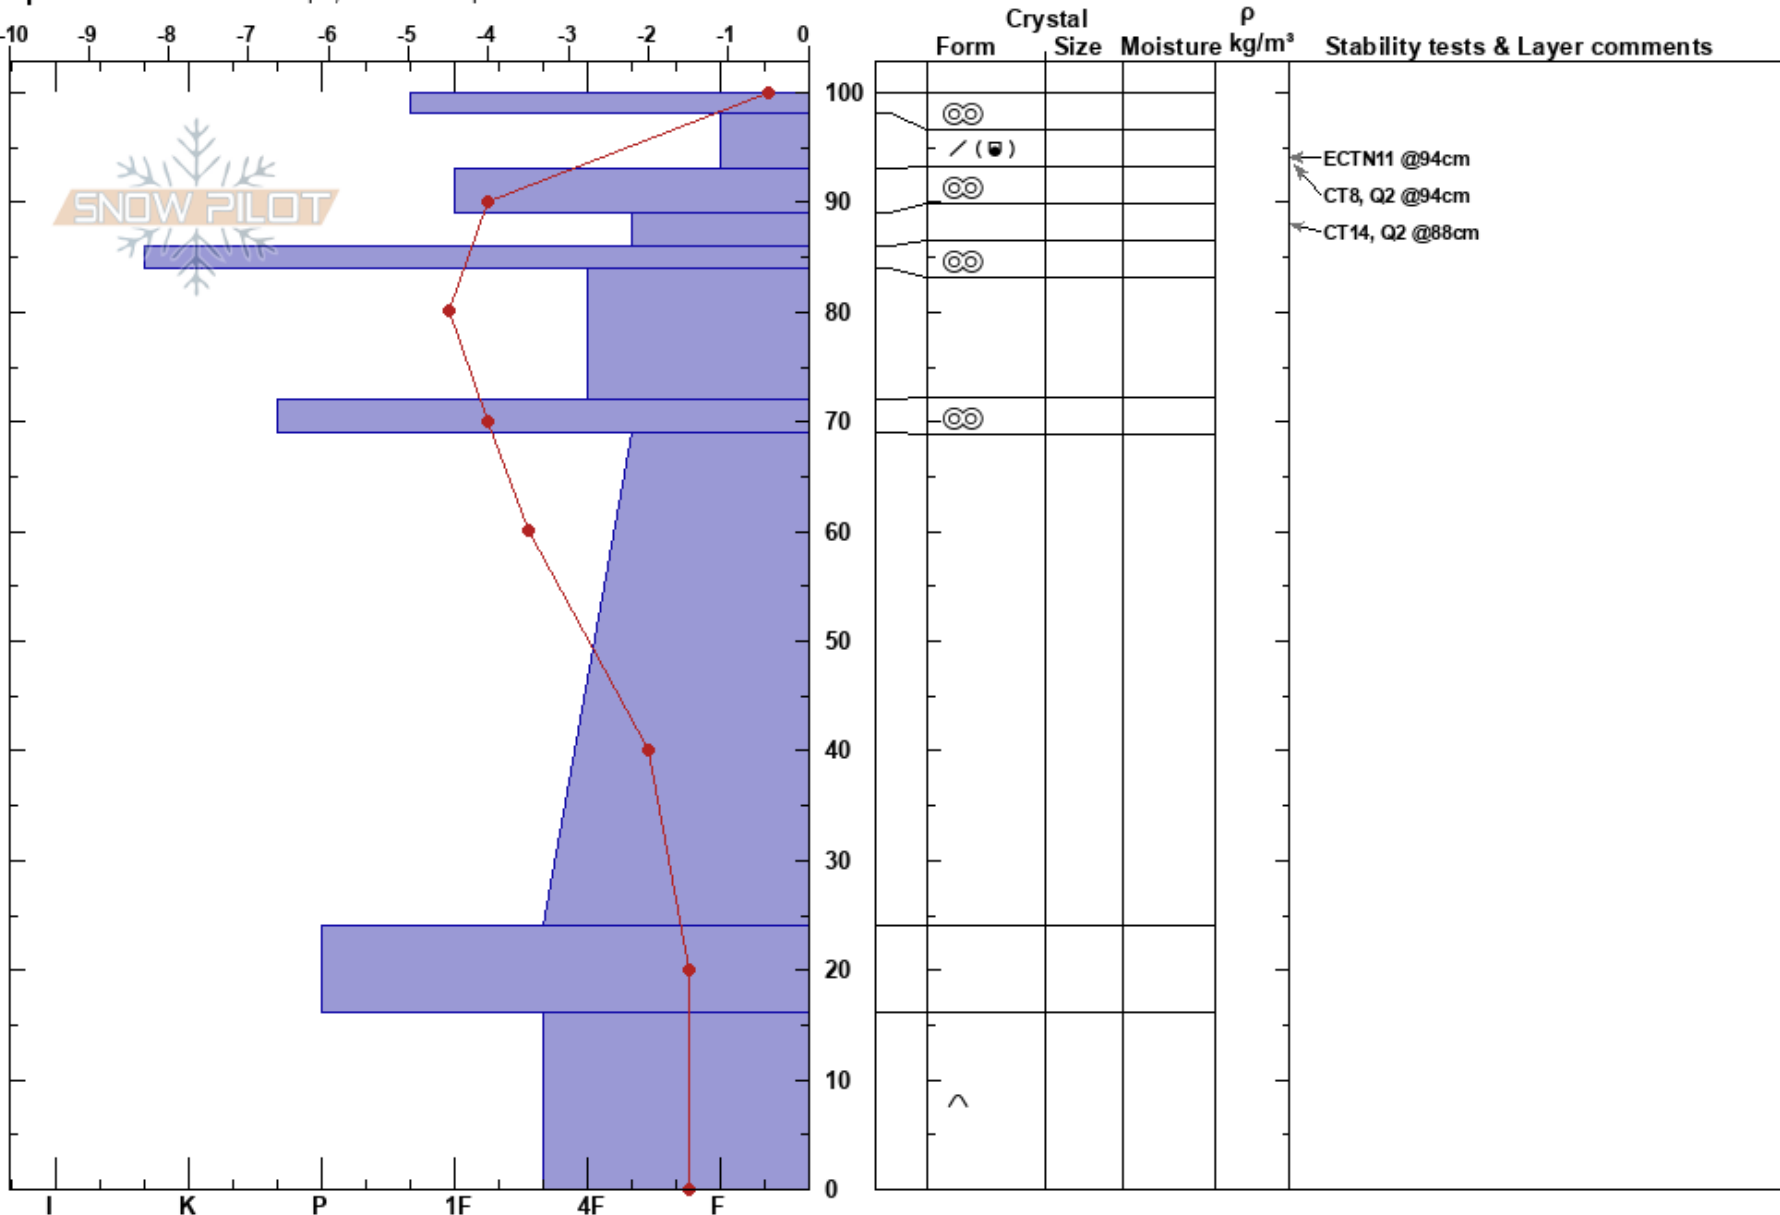

Dutchman's  
Kachina Peaks  
AZ  
Elevation: 10400 ft  
Aspect: 240°

Troy Marino  
02/01/2020 - 12:30pm  
Co-ord: 35.34009N, -111.69582W  
Slope Angle: 24°  
Wind Loading:

Stability:  
Air Temperature:  
Sky Cover: CLR  
Precipitation: NO  
Wind: SW Light Breeze

HS:100  
PF:22  
Layer Notes:

Specifics: Ski tracks on slope; We skied slope

Notes: Demonstrating pit work for a level 1 course.