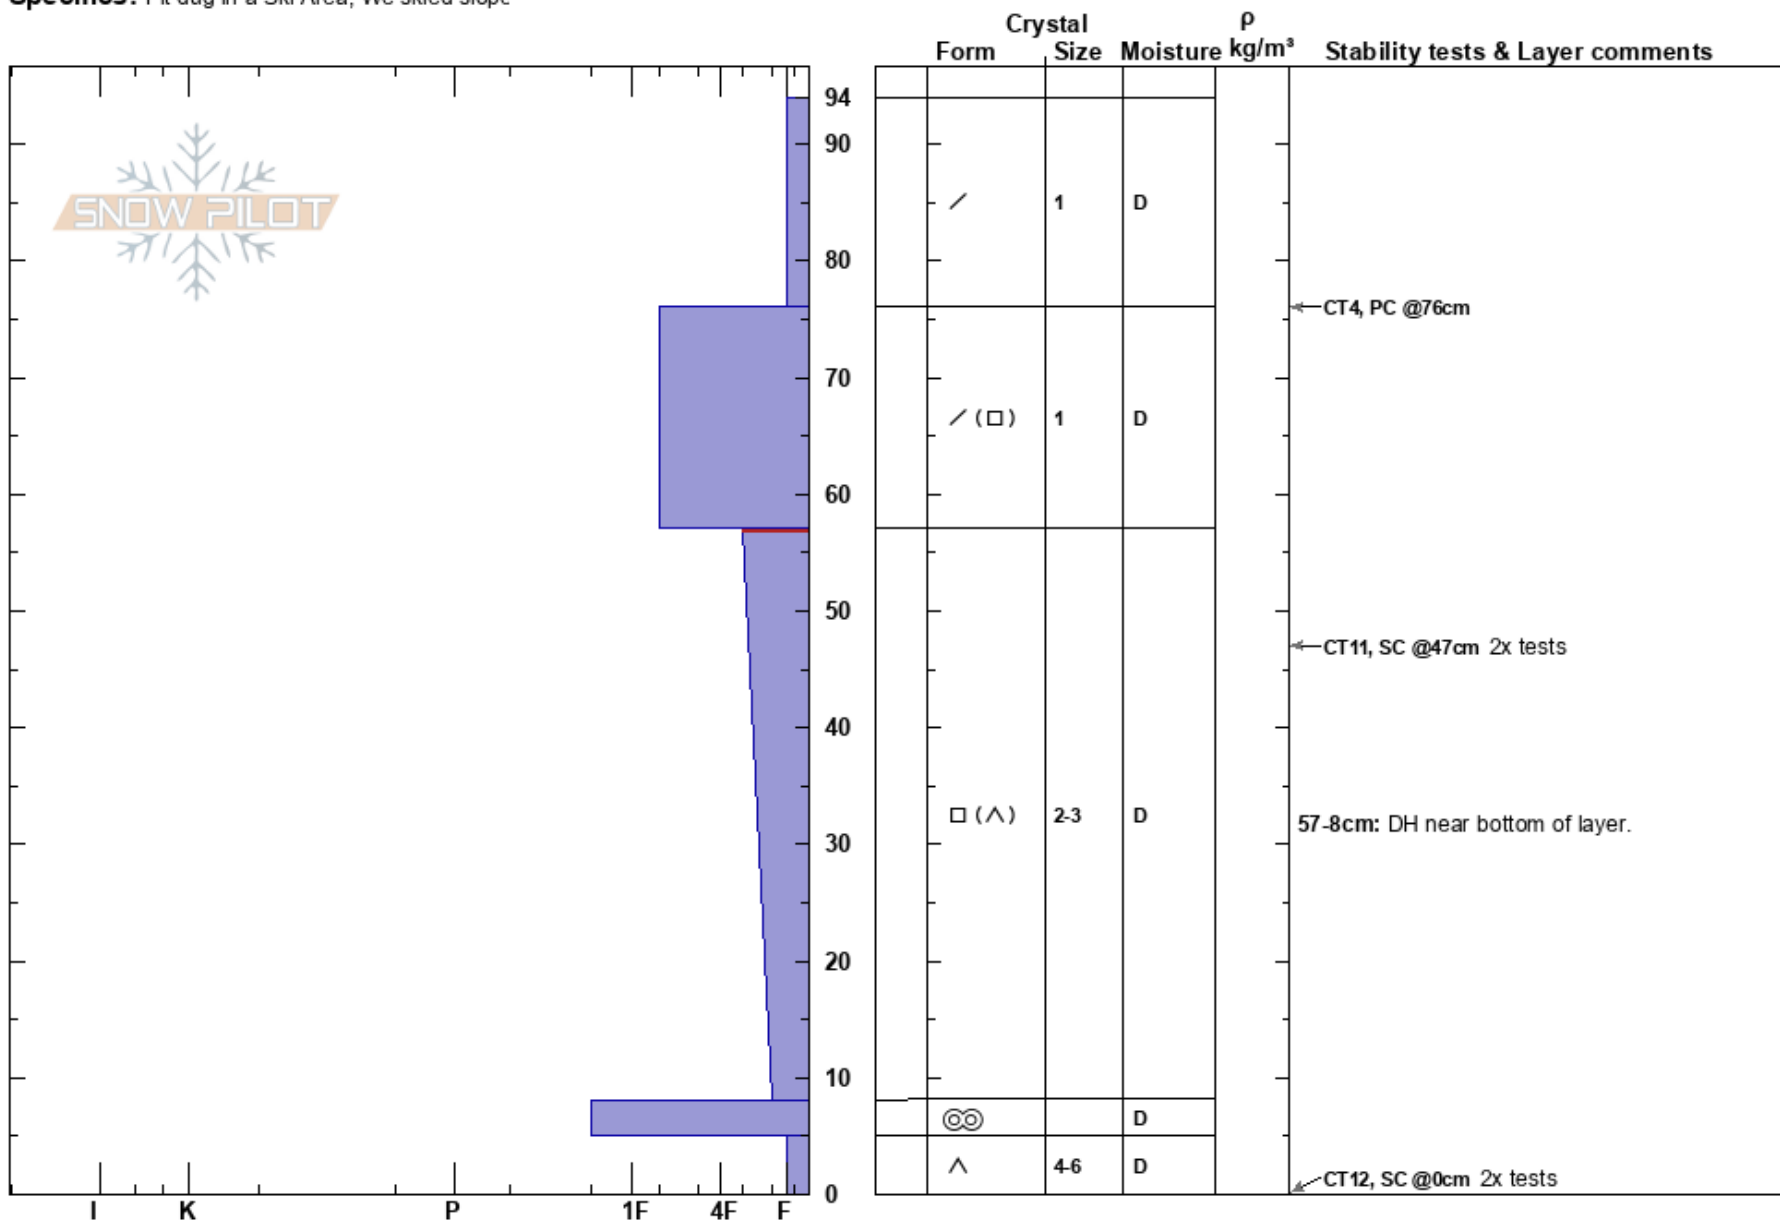

FM2 Top
 Canadian Rockies
 AB
 Elevation: 2069 m
 Aspect: E
 Specifics: Pit dug in a Ski Area; We skied slope

Nick Baggaley
 13/02/2017 - 10:28
 Co-ord:
 Slope Angle: 32°
 Wind Loading: no

Stability: Fair
 Air Temperature: 0.2°C
 Sky Cover: SCT
 Precipitation: NO
 Wind: Calm

HS:94
 57-8cm: DH near bottom of layer.
 57-8cm: Problematic layer

Notes: Open area, some trees; solar exposure. Generally low wind effect. Rock and grass ground.