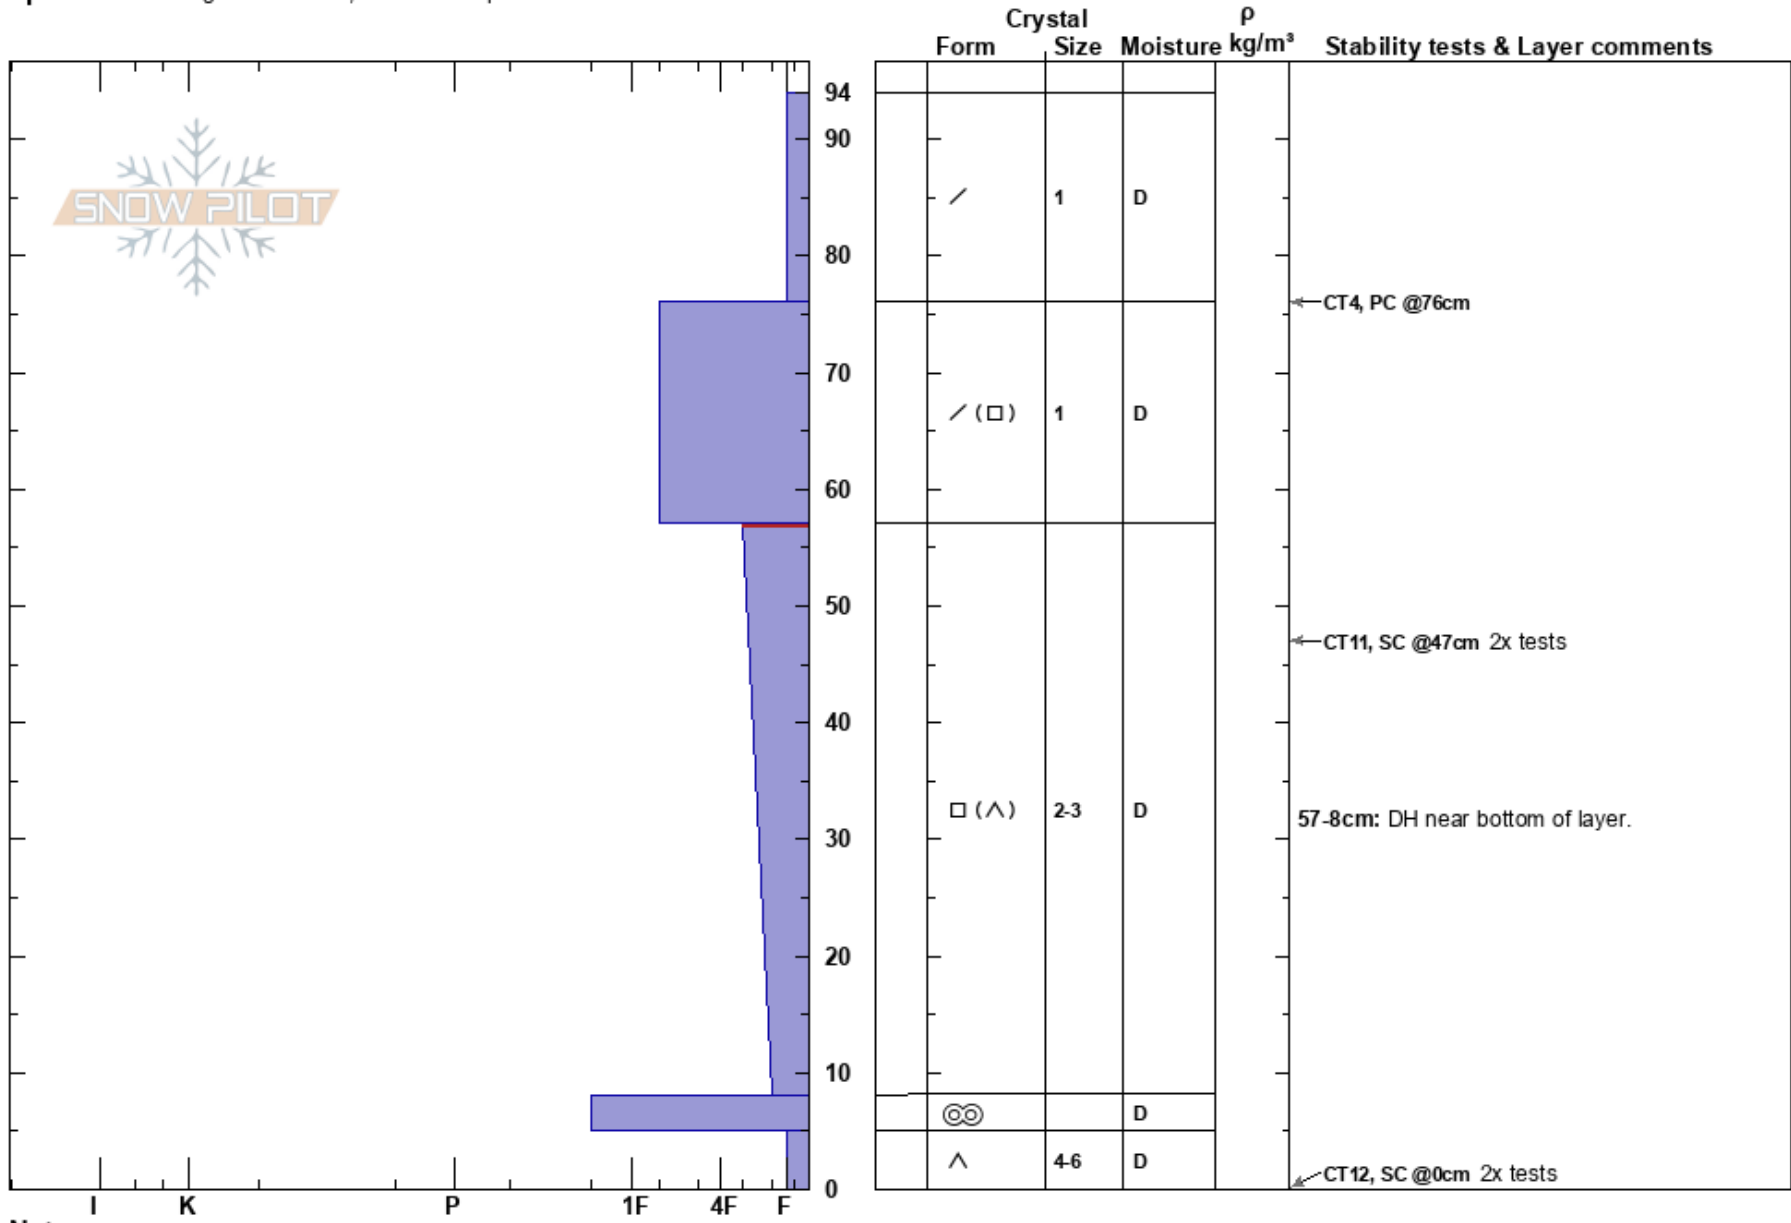

FM2 Top
 Canadian Rockies
 AB
 Elevation: 2069 m
 Aspect: E
 Specifics: Pit dug in a Ski Area; We skied slope

Nick Baggaley
 13/02/2017 - 10:28
 Co-ord:
 Slope Angle: 32°
 Wind Loading: no

Stability: Fair
 Air Temperature: 0.2°C
 Sky Cover: SCT
 Precipitation: NO
 Wind: Calm

HS:94
 57-8cm: DH near bottom of layer.
 57-8cm: Problematic layer

Notes: Open area, some trees; solar exposure. Generally low wind effect. Rock and grass ground.