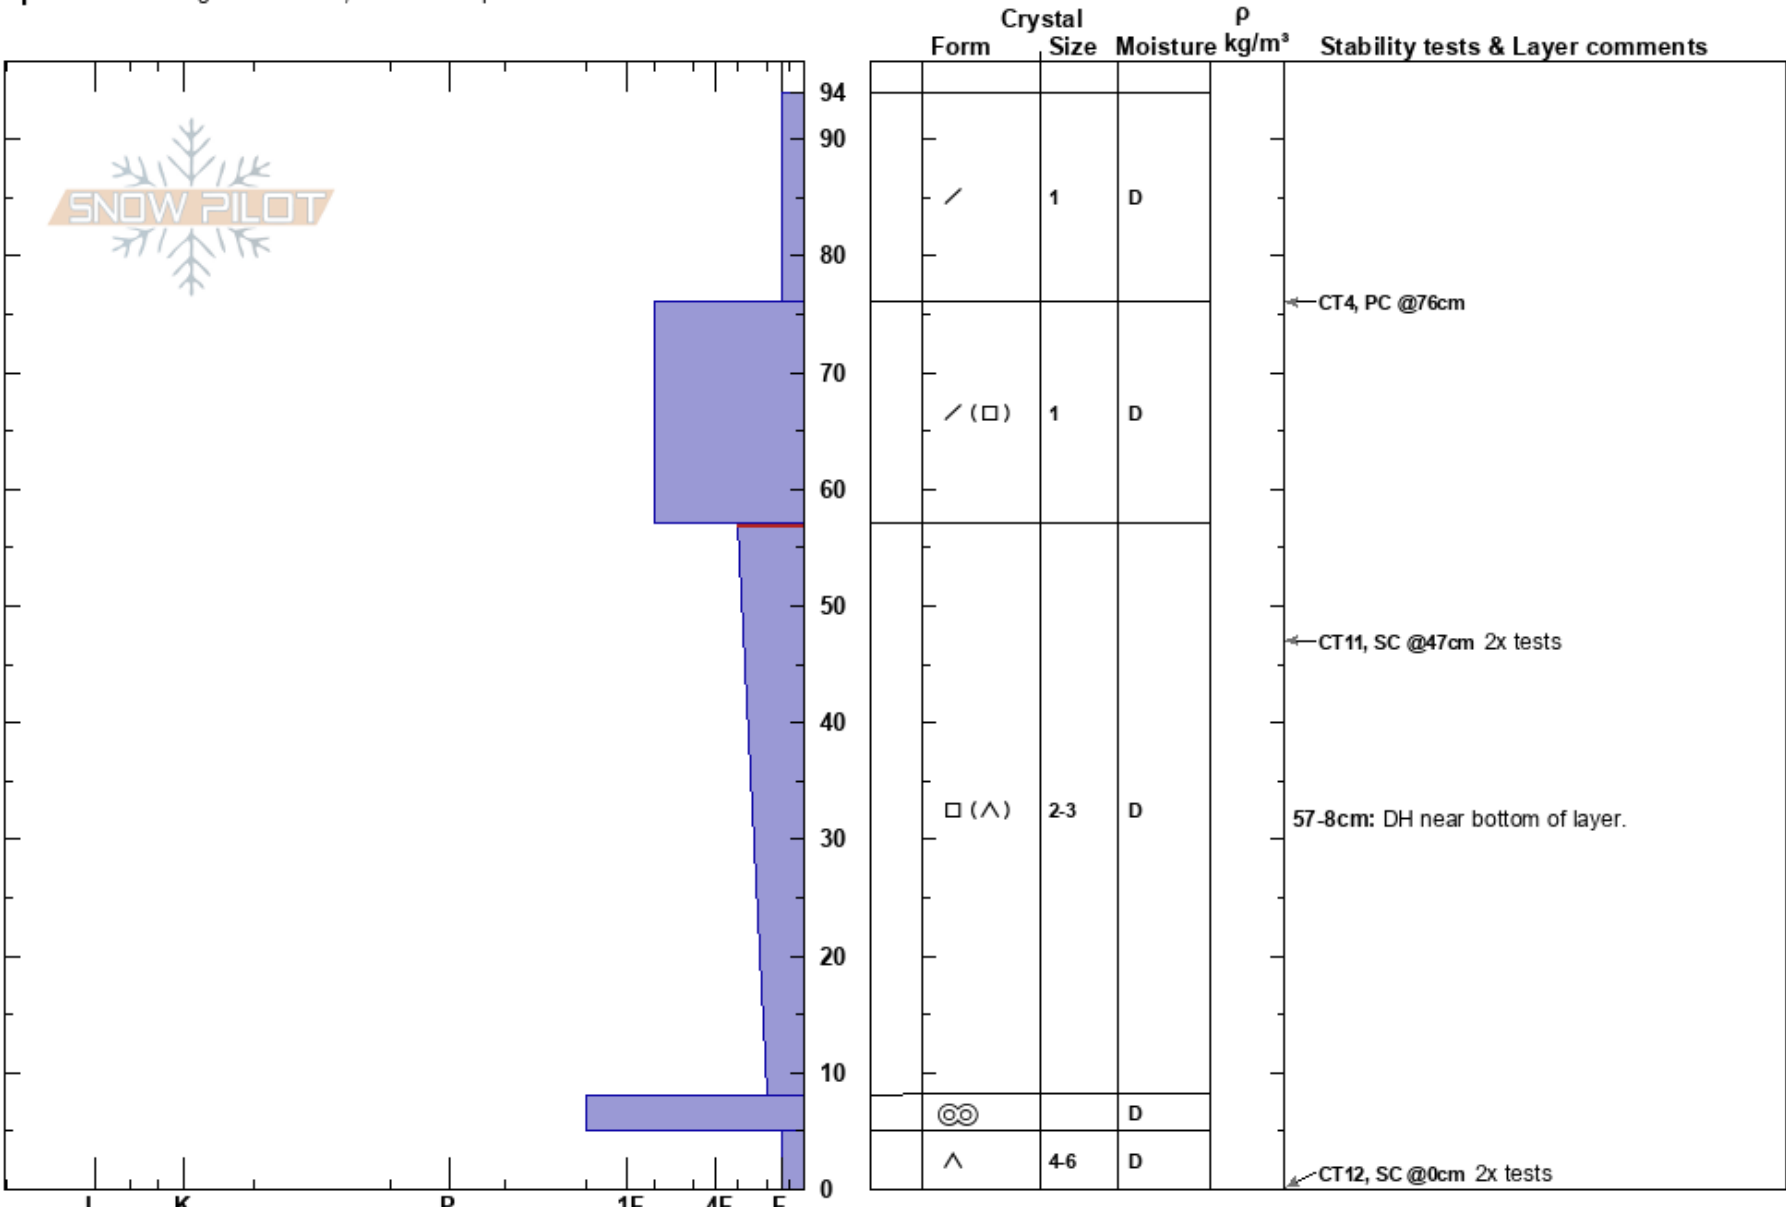

FM2 Top
 Canadian Rockies
 AB
 Elevation: 2069 m
 Aspect: E
 Specifics: Pit dug in a Ski Area; We skied slope

Nick Baggaley
 13/02/2017 - 10:28
 Co-ord:
 Slope Angle: 32°
 Wind Loading: no

Stability: Fair
 Air Temperature: 0.2°C
 Sky Cover: SCT
 Precipitation: NO
 Wind: Calm

HS:94
 57-8cm: DH near bottom of layer.
 57-8cm: Problematic layer

Notes: Open area, some trees; solar exposure. Generally low wind effect. Rock and grass ground.