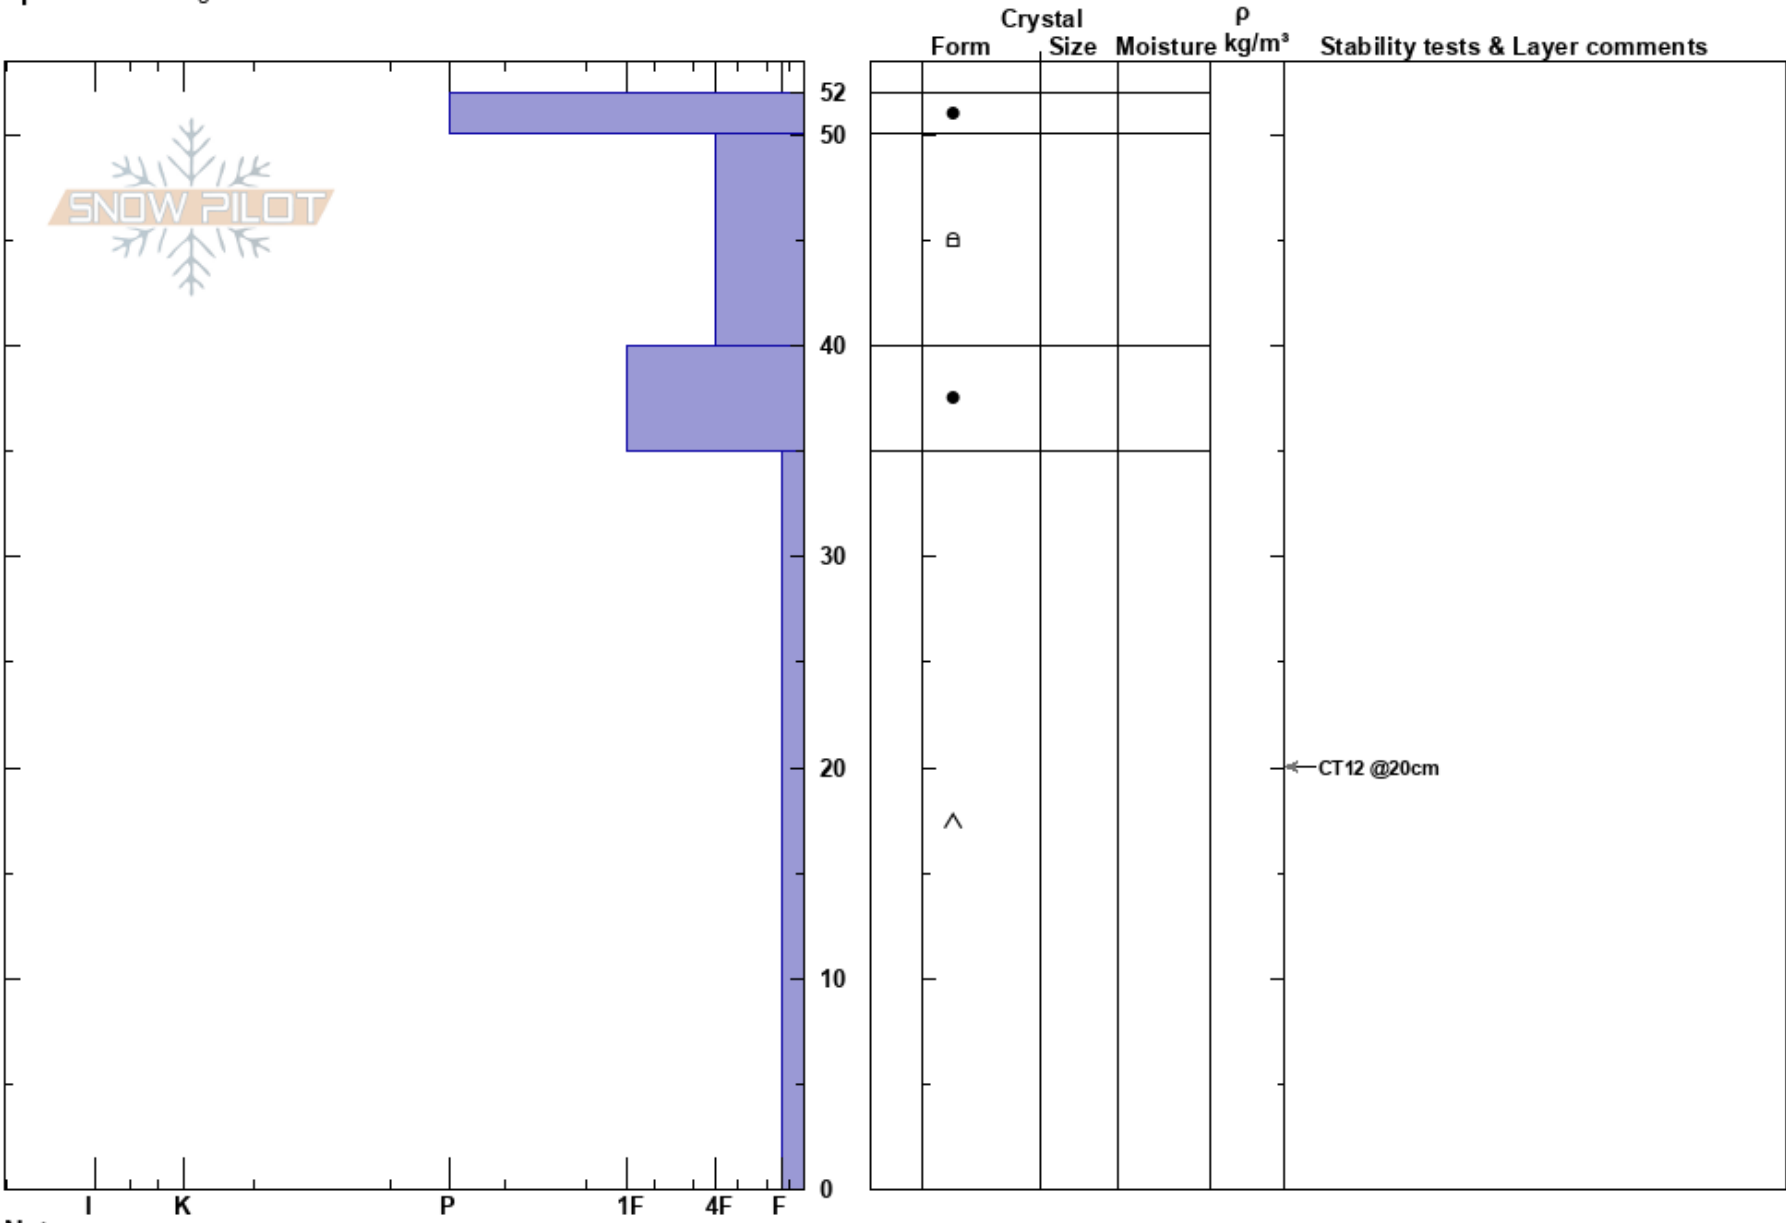

Pillow 1.30.20
 Pioneer
 ID
 Elevation: 5900 ft
 Aspect: NE
 Specifics: Pit dug in a Ski Area

Victoria Rosin
 01/30/2020 - 12:30am
 Co-ord:
 Slope Angle: 30°
 Wind Loading: previous

Stability: **HS:52**
 Air Temperature:
 Sky Cover: CLR
 Precipitation: NO
 Wind: N Light Breeze

Layer Notes:
 35-0cm: Problematic layer

Notes: strong winds in the am transporting snow