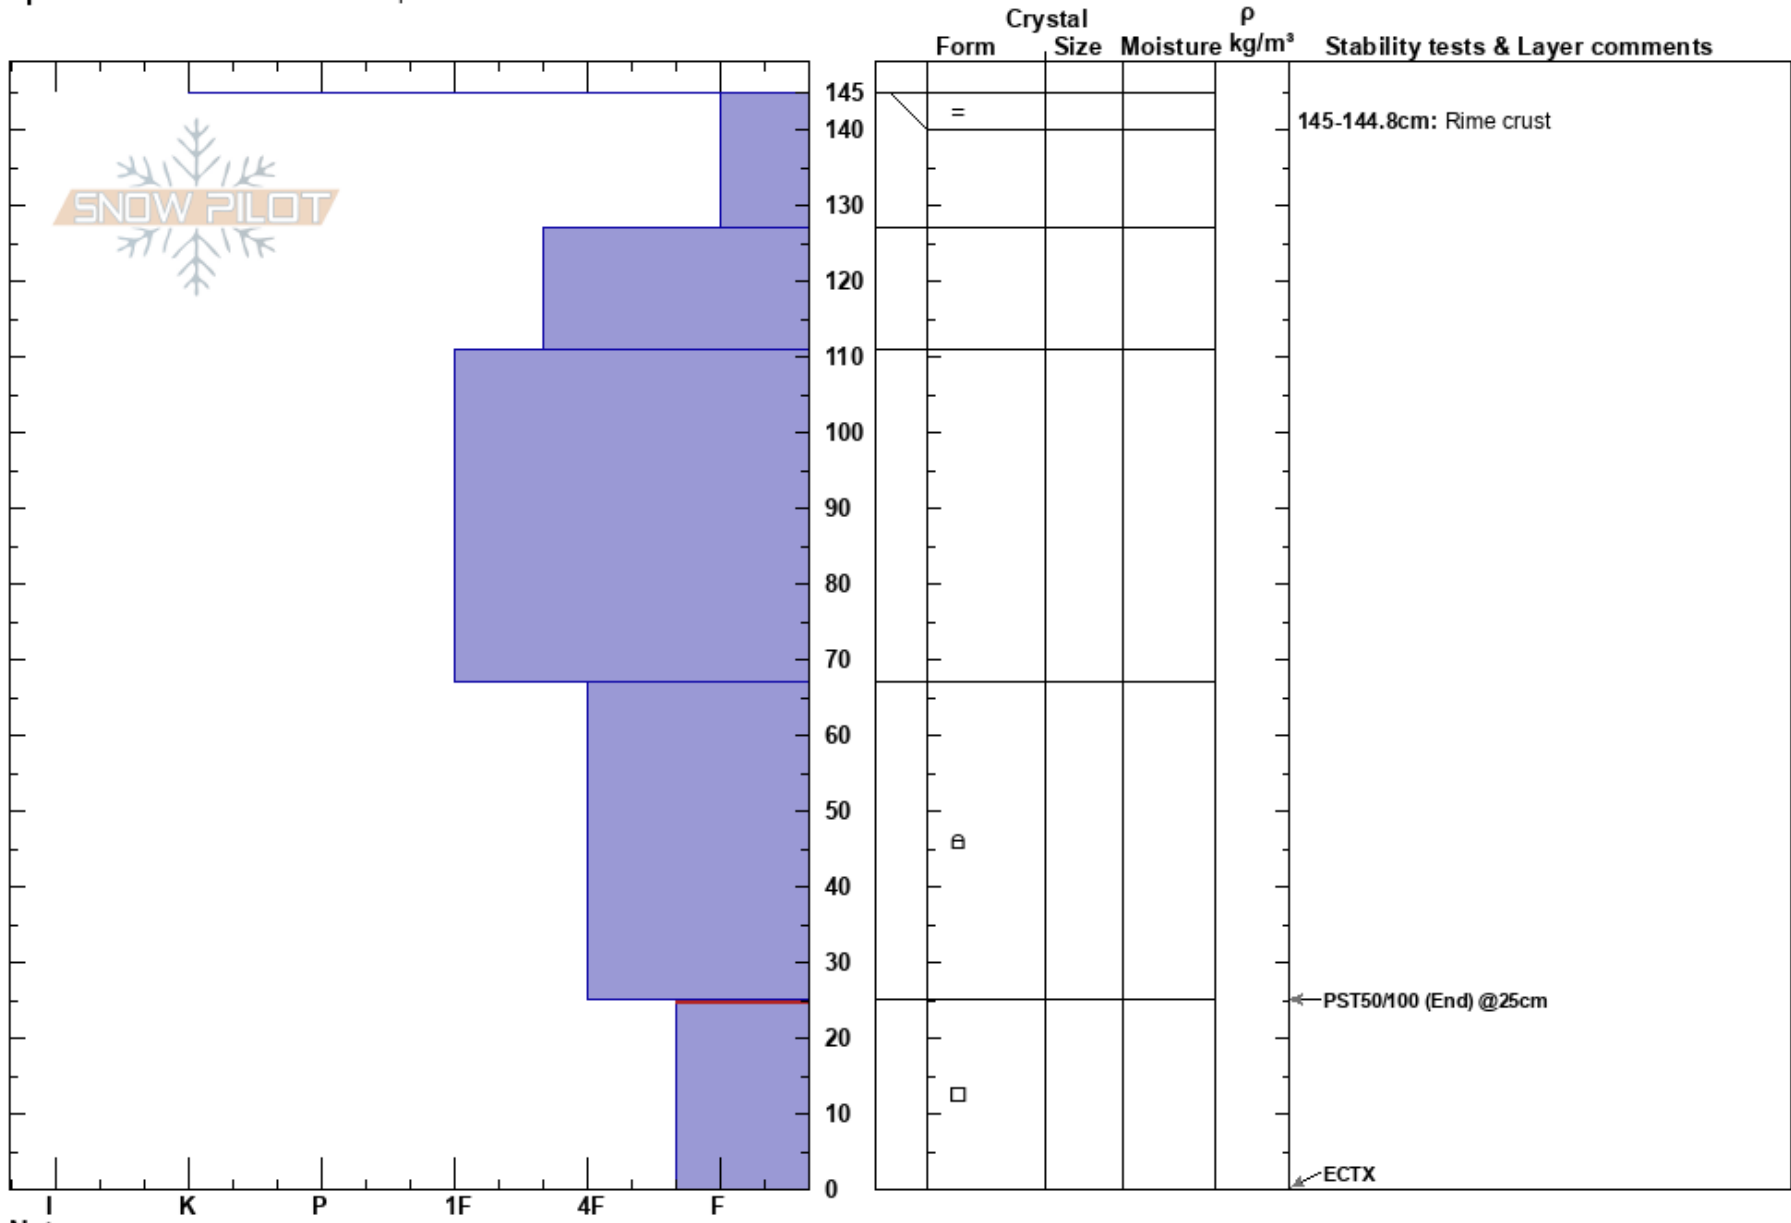

Lionhead Ski Hill
 Lionhead Range
 MT
Elevation: 8100 ft
Aspect: 60°
Specifics: Snowmobile tracks on slope

Ian Hoyer
 01/31/2020 - 12:00pm
Co-ord: 44.70389N, -111.29761W
Slope Angle: 25°
Wind Loading: no

Stability: Good
Air Temperature:
Sky Cover: OVC
Precipitation: RV
Wind: Calm

HS: 145
PF: 20
Layer Notes:
 145-144.8cm: Rime crust
 25-0cm: Problematic layer

Notes: Rime crust at surface