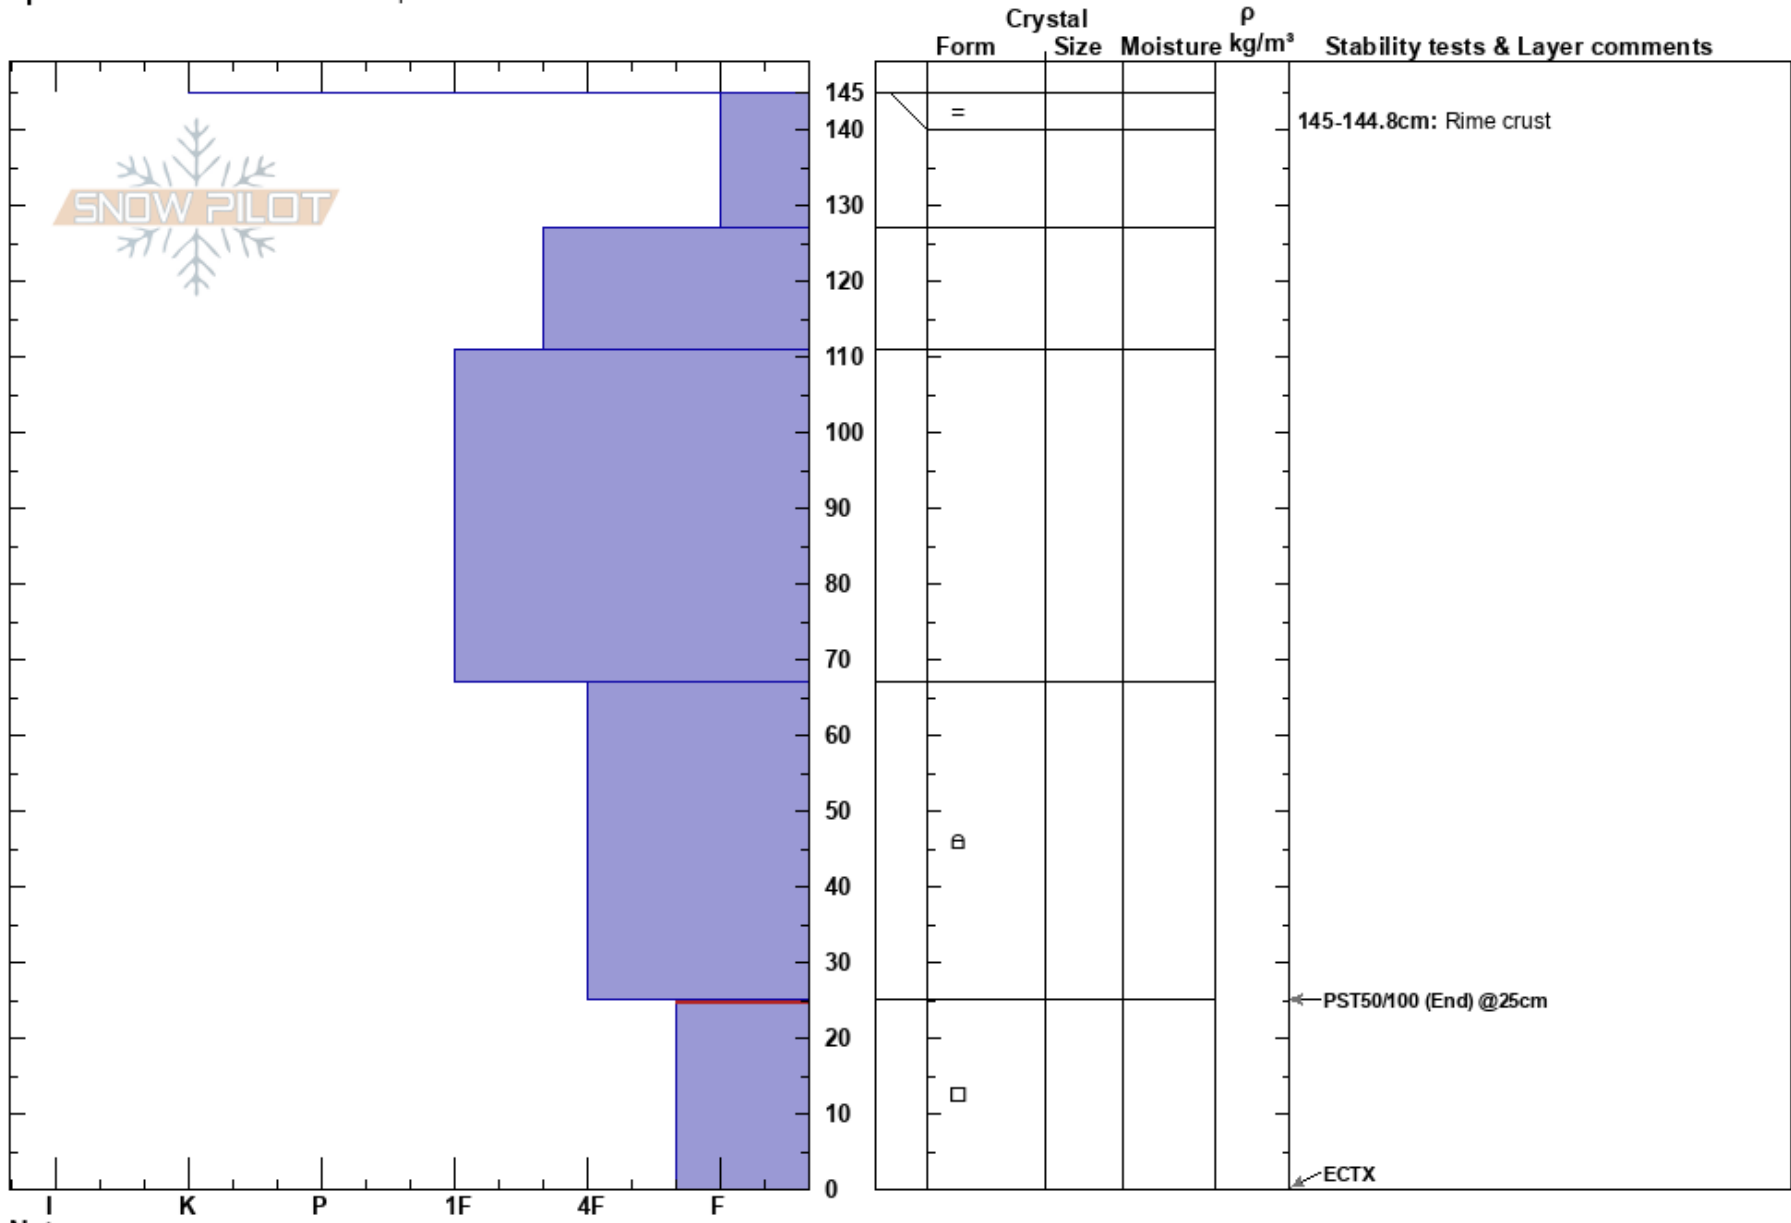

Lionhead Ski Hill
 Lionhead Range
 MT
Elevation: 8100 ft
Aspect: 60°
Specifics: Snowmobile tracks on slope

Ian Hoyer
 01/31/2020 - 12:00pm
Co-ord: 44.70389N, -111.29761W
Slope Angle: 25°
Wind Loading: no

Stability: Good
Air Temperature:
Sky Cover: OVC
Precipitation: RV
Wind: Calm

HS: 145
PF: 20
 145-144.8cm: Rime crust
 25-0cm: Problematic layer

Notes: Rime crust at surface