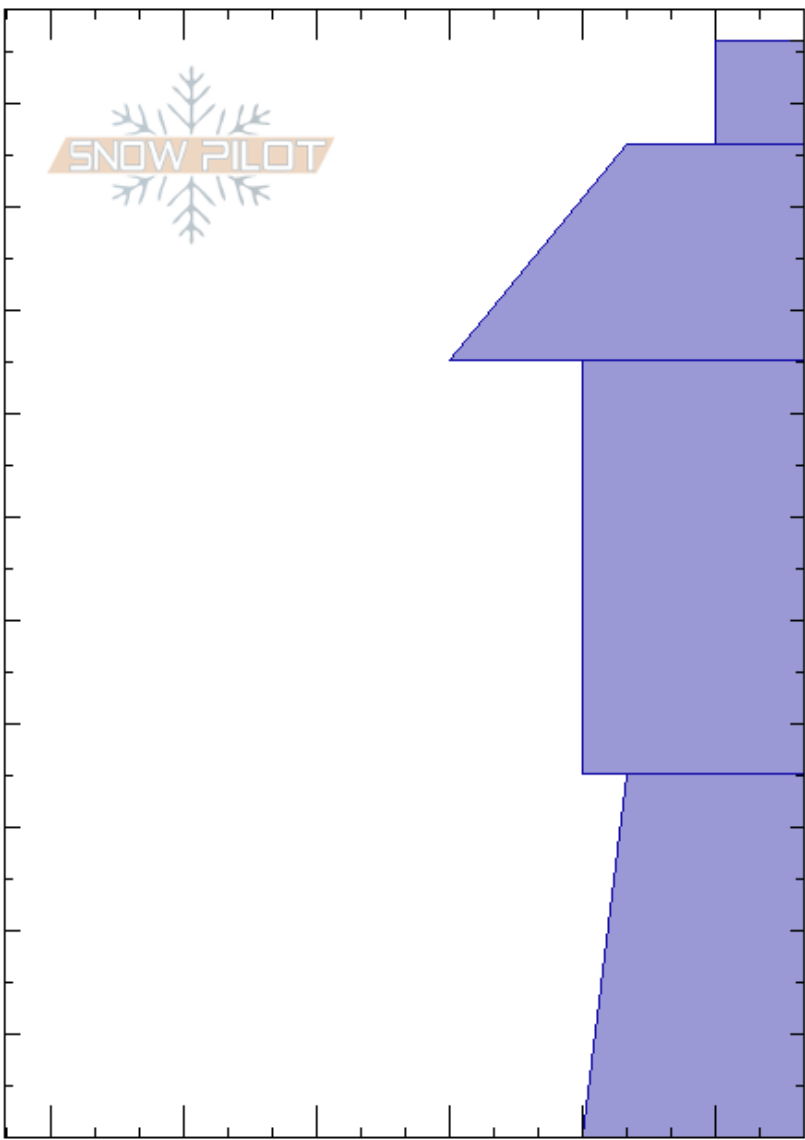

Hellroaring
 Maroon Bells Wilderness
 CO
Elevation: 10163 ft
Aspect: NE
Specifics:

Observer: Matt Huber
Date/Time: 01/31/2020 - 12:00pm
Co-ord: 39.22864N, -107.09916W
Slope Angle:
Wind Loading:

Stability:
Air Temperature:
Sky Cover:
Precipitation:
Wind:

HS: 106
PF: 106 35-0cm: Problematic layer
PS: 20

Layer Notes:

Height (cm)	Crystal		ρ kg/m ³	Stability tests & Layer comments
	Form	Size		
106 - 100	+	1.5		
90 - 80	/ (●)	0.5(0.5)		
75 - 35	⊖	1(1)		← ECTN16 @75cm
35 - 0	^	2-3		