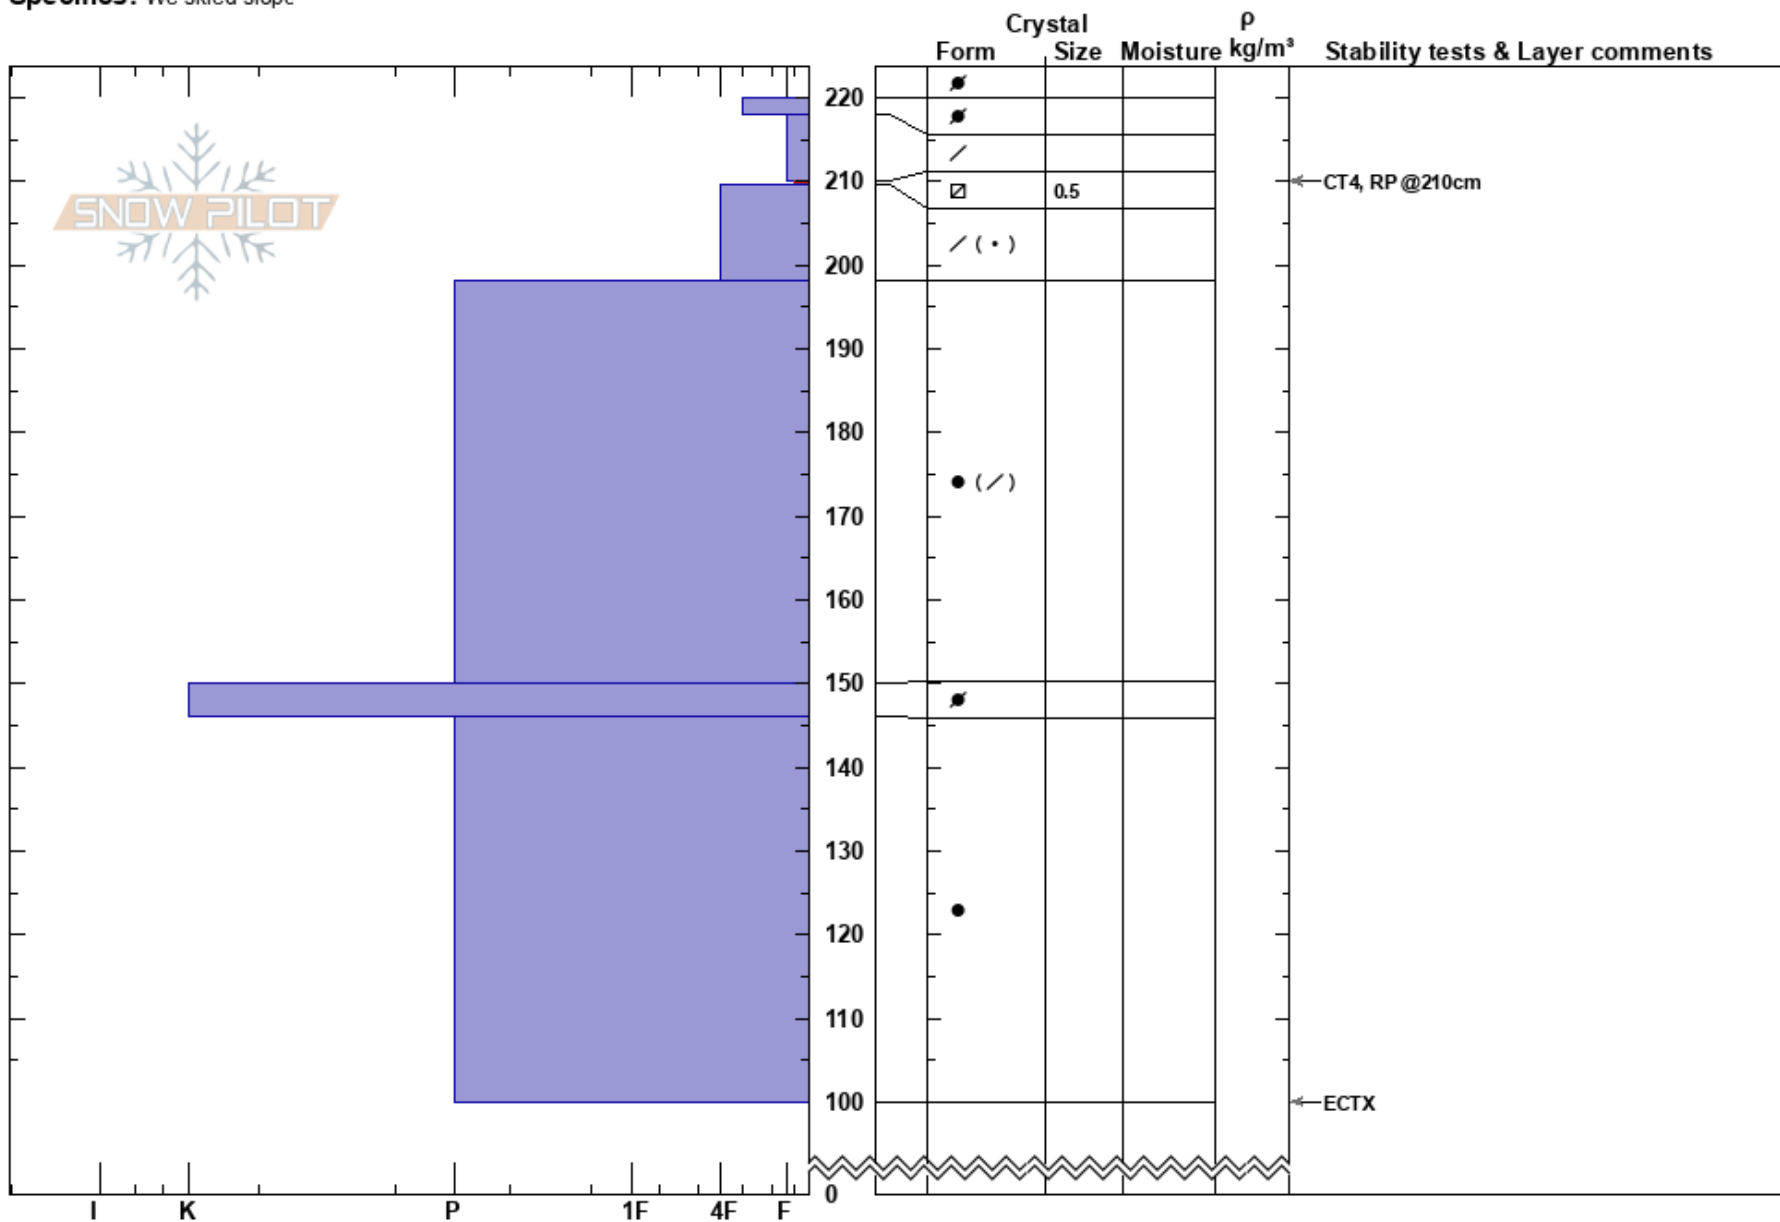

Andrew/160s, WCP
 San Juan Range
 CO
Elevation: 10975 ft
Aspect: NE
Specifics: We skied slope

Mark Mueller
 01/31/2020 - 2:00pm
Co-ord: 37.48651N, -106.85220W
Slope Angle: 38°
Wind Loading: previous

Stability: Very Good
Air Temperature:
Sky Cover: BKN
Precipitation: NO
Wind: N Moderate

HS:220
Layer Notes:
 210-209.5cm:Problematic layer

Notes: Highway avalanche path. Shot #4. Aspect= 63°/ENE.