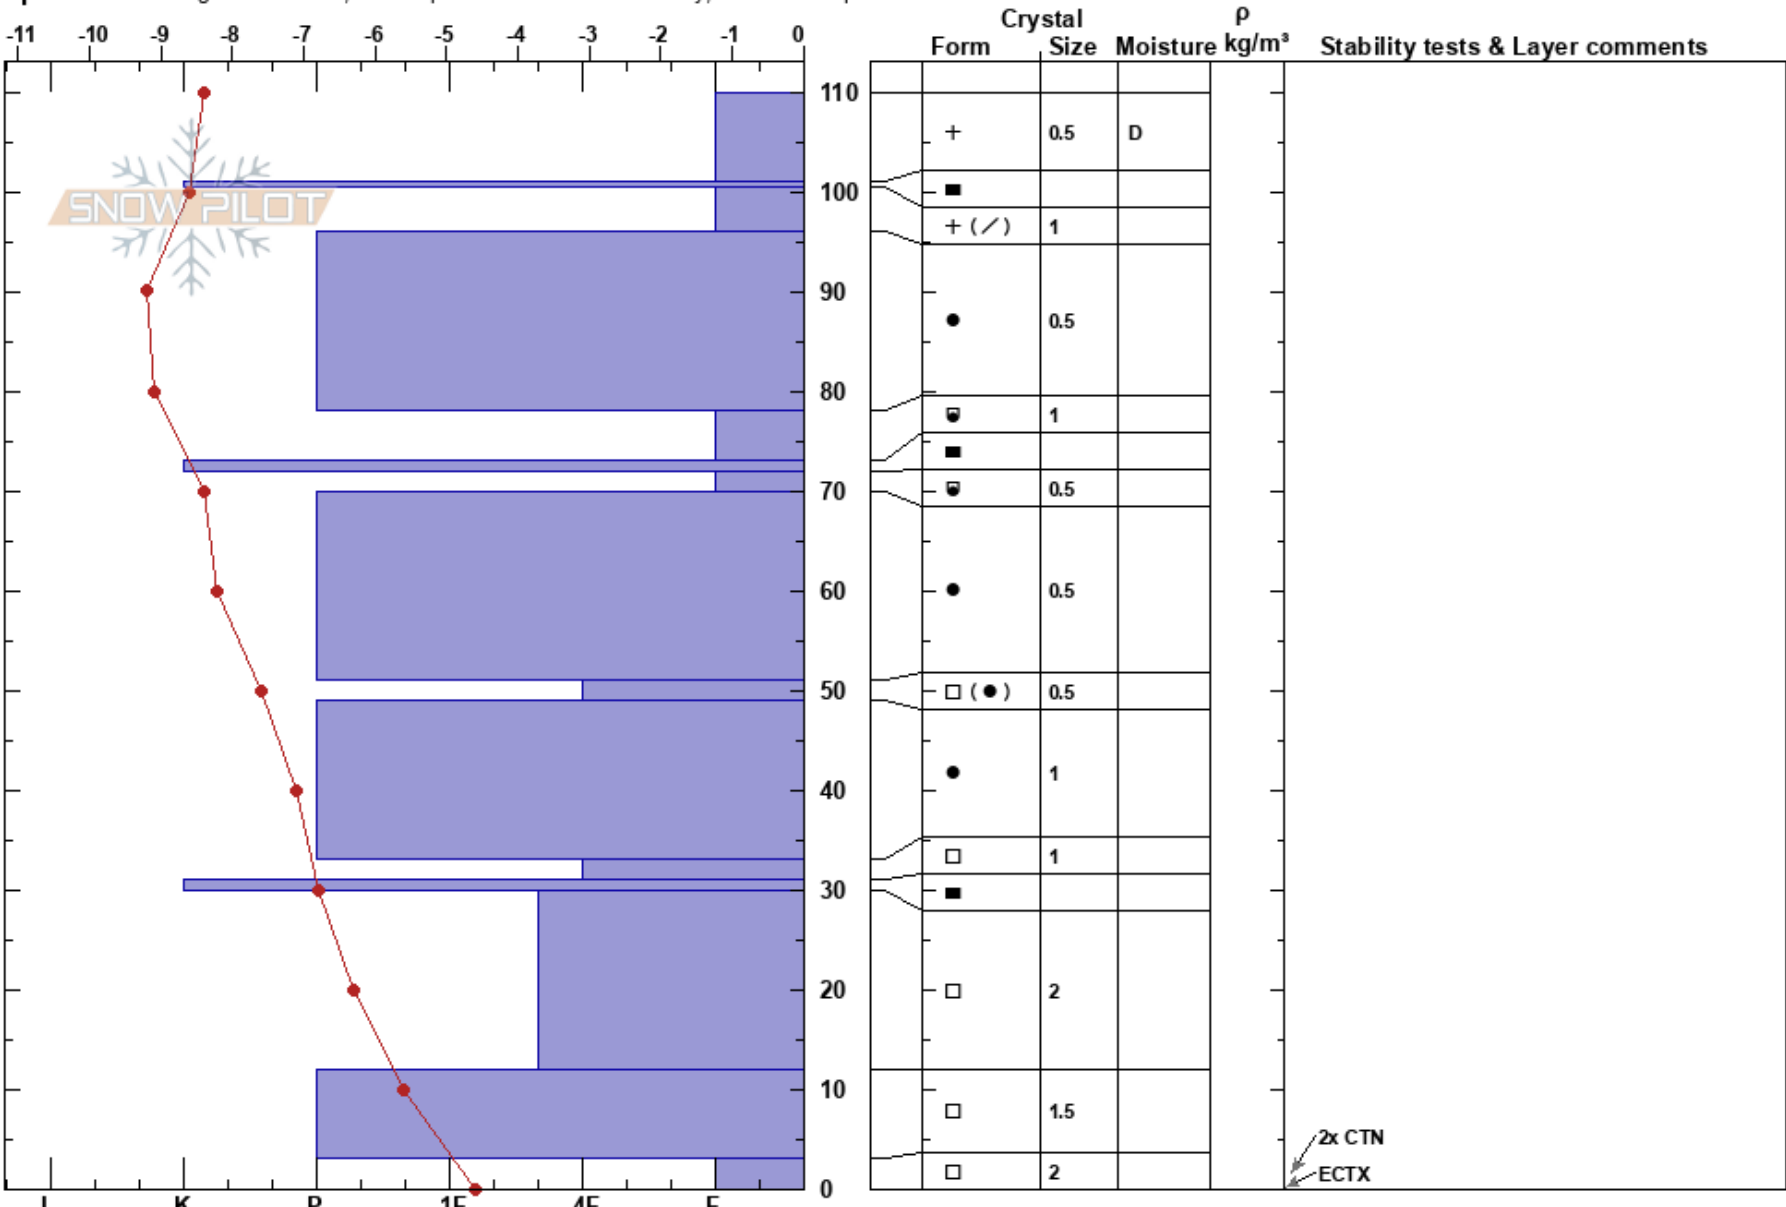

72-70cm: Problematic layer

Finland

Co-ord: 67.59197N, 24.23318E

Sky Cover: OVC

Elevation: 363 m

Slope Angle: 35°

Precipitation: NO

Aspect: N

Wind Loading: yes

Wind: NE Light Breeze

Specifics: Pit dug in a Ski Area; Pit is representative of backcountry; We skied slope

Notes: Maa piestä kivirakkaa. Tuiskulunta ja huomattavia lumilippoja pohjoisharjanteen suojanpuolella (N).