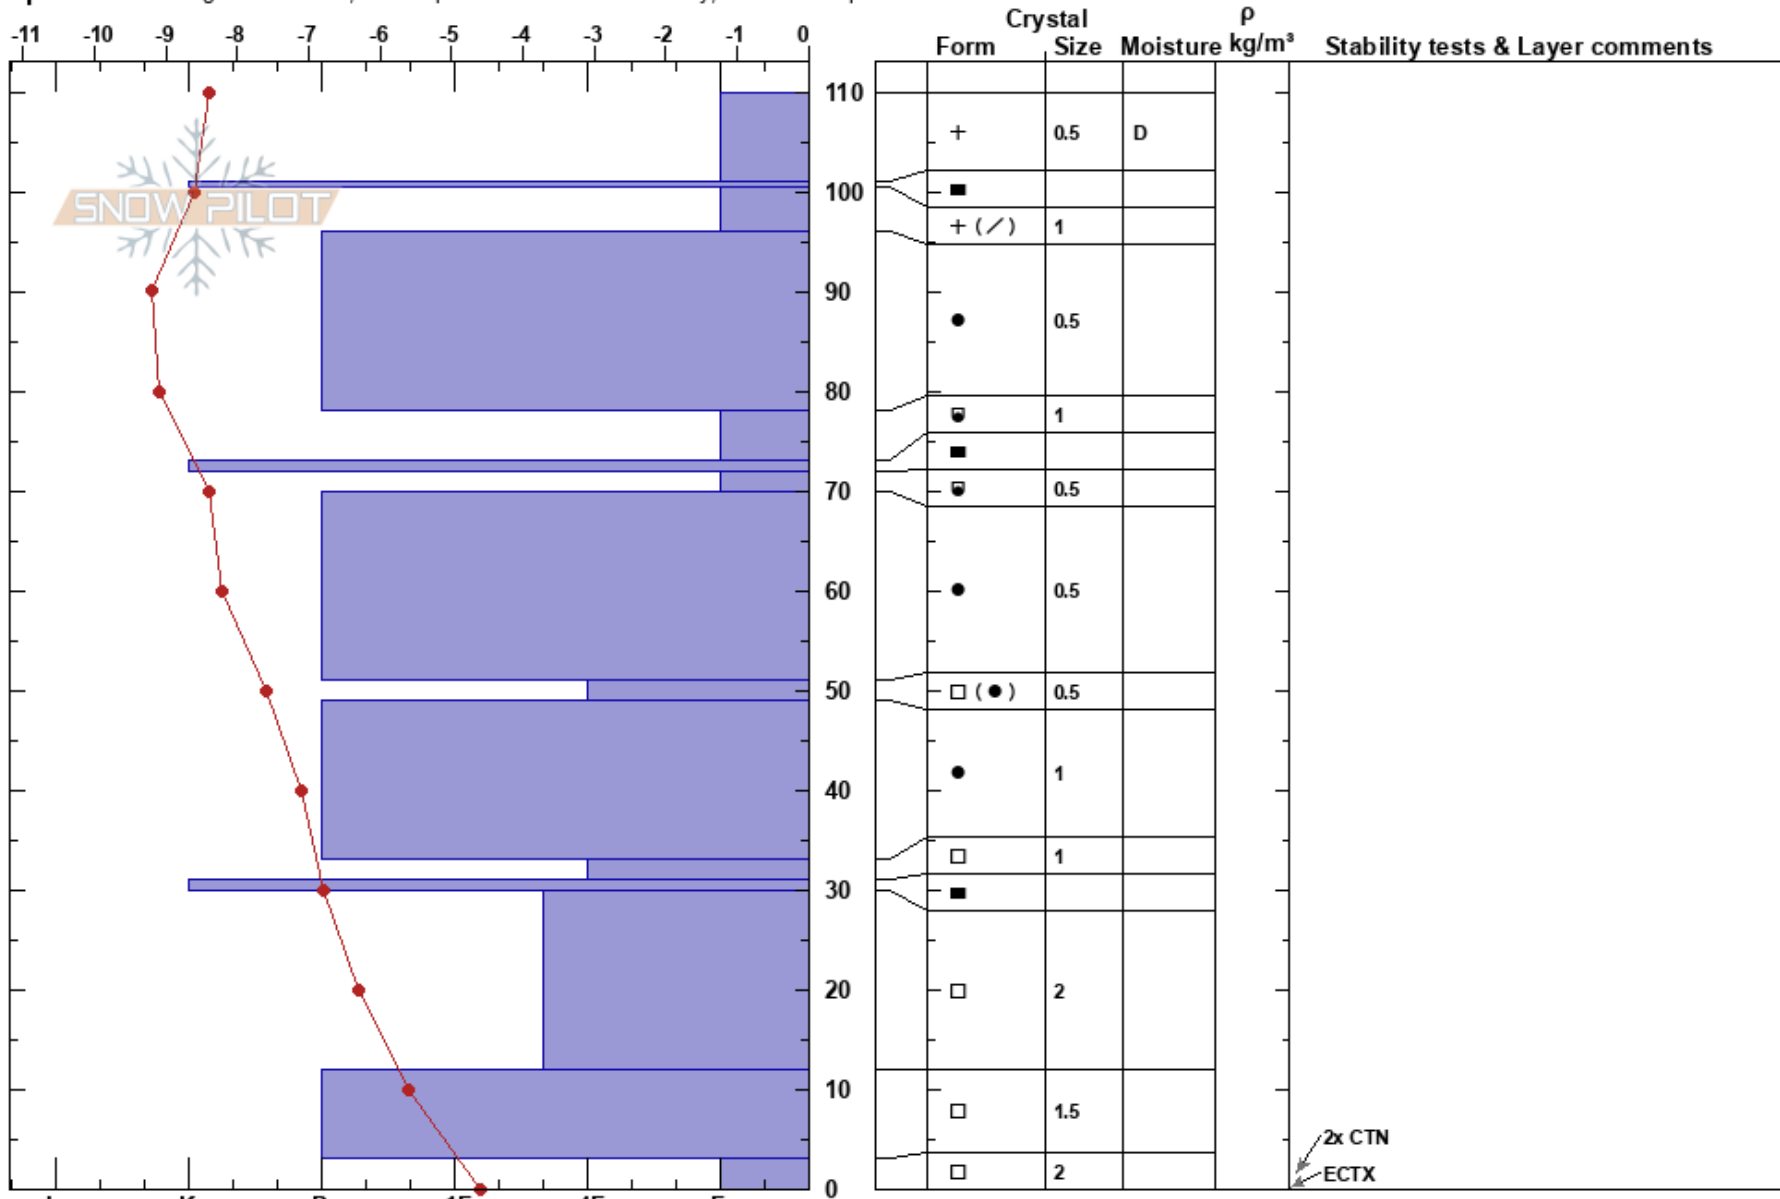

72-70cm: Problematic layer

Finland

Co-ord: 67.59197N, 24.23318E

Sky Cover: OVC

Elevation: 363 m

Slope Angle: 35°

Precipitation: NO

Aspect: N

Wind Loading: yes

Wind: NE Light Breeze

Specifics: Pit dug in a Ski Area; Pit is representative of backcountry; We skied slope

Notes: Maa piestä kivirakkaa. Tuiskulunta ja huomattavia lumilippoja pohjoisharjanteen suojanpuolella (N).