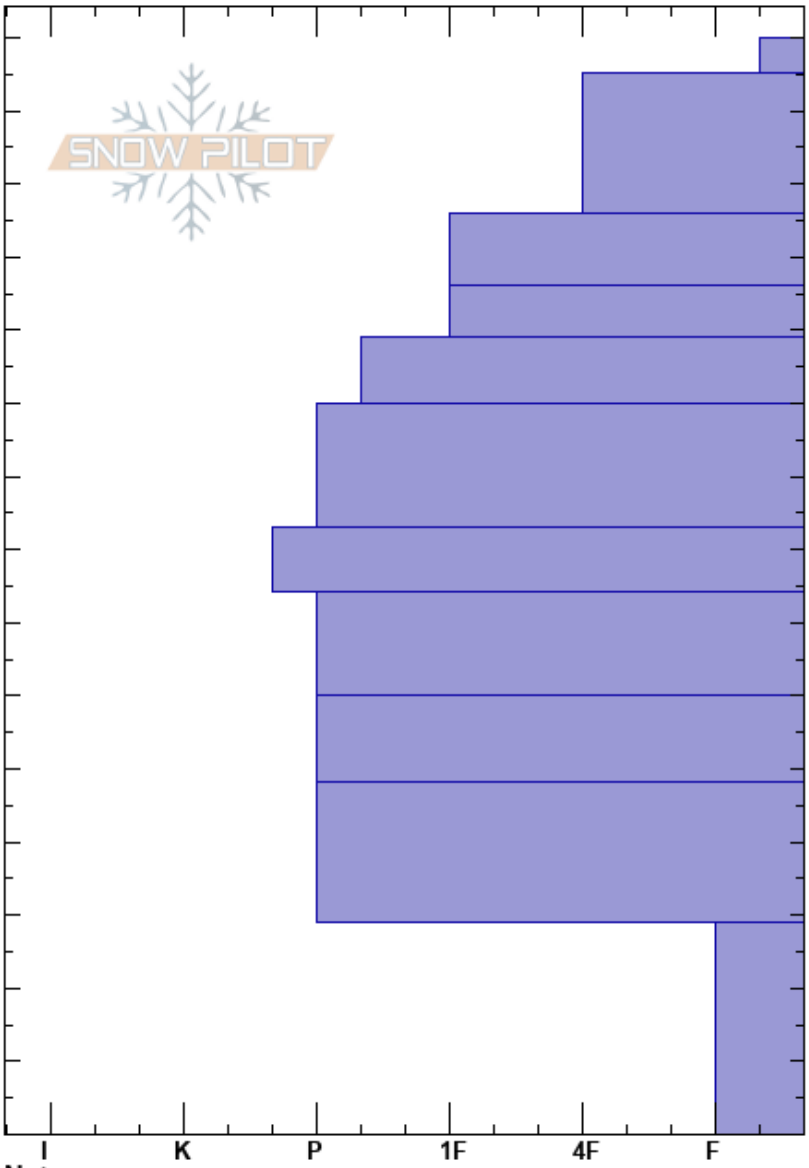

Behind Great Divide  
 Sawatch  
 CO  
**Elevation:** 11700 ft  
**Aspect:** 225°  
**Specifics:**

Monarch Ski Patrol  
 01/31/2020 - 1:21pm  
**Co-ord:** 38.50582N, -106.34633W  
**Slope Angle:** 14°  
**Wind Loading:**

**Stability:**  
**Air Temperature:** -10°C  
**Sky Cover:** OVC  
**Precipitation:** NO  
**Wind:** W Light Breeze

**HS:** 150  
**PF:** 35  
**Layer Notes:**

Height (cm)	Crystal		$\rho$ kg/m <sup>3</sup>	Stability tests & Layer comments
	Form	Size		
150	+			
140	□	0.1-0.3		← CT11, RP @141cm
130	□	0.3-0.5		← CT16, RP @131cm
120	□	0.5-1		
110	□	1		
100	□	0.5-1.5		
90	□	1		
80	□	1		
70	□	1		
60	□	1-2		
50	□	1-2		
40	□	1-2		
30	□	1-2		← CT26, SC @30cm
20	^	3-4		
10				
0				← ECTX