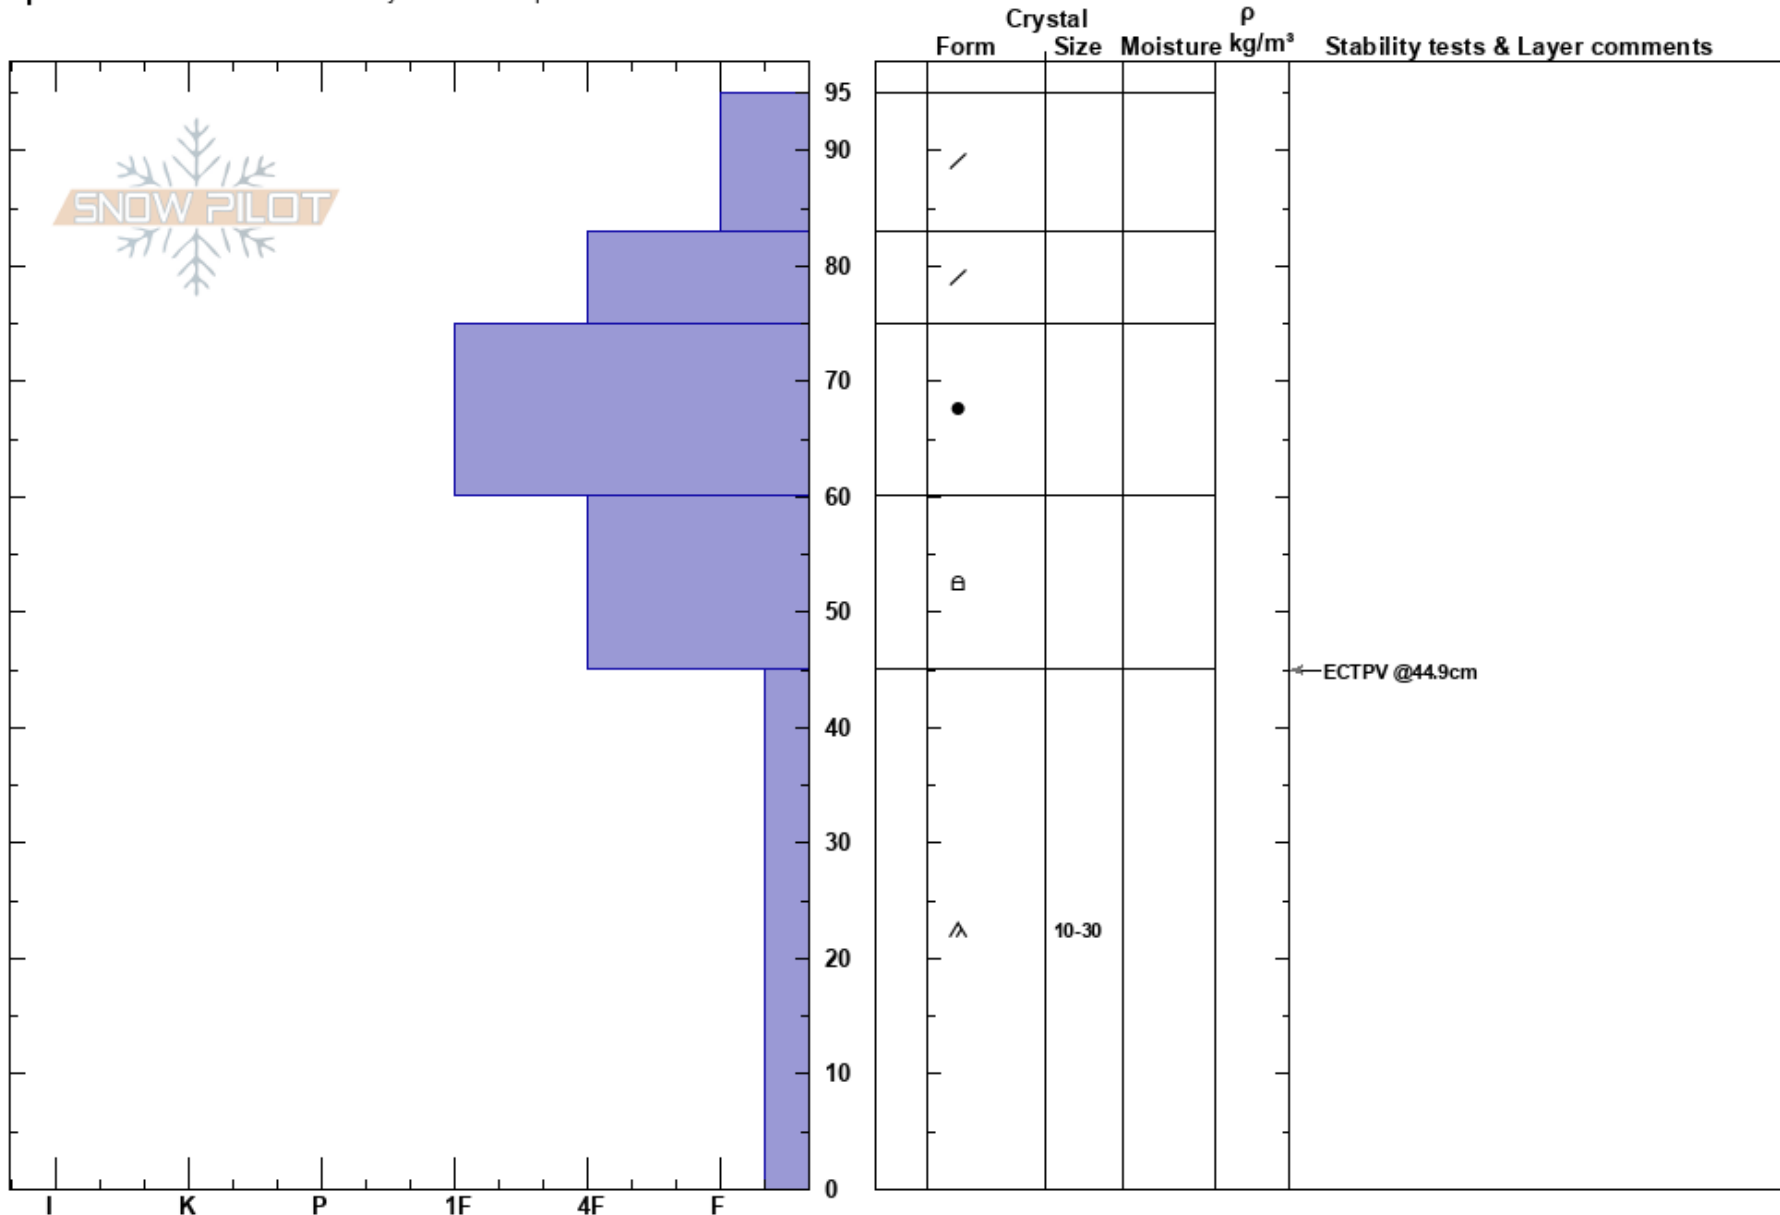

01\_31\_2020 Lost Trail  
 Bitterroot  
 MT  
 Elevation: 8070 ft  
 Aspect: 45°  
 Specifics: Recent avalanche activity on similar slopes

Travis Craft  
 01/31/2020 - 1:00pm  
 Co-ord: 45.70650N, -113.98449W  
 Slope Angle: 27°  
 Wind Loading: no

Stability: Poor  
 Air Temperature: 3°C  
 Sky Cover: OVC  
 Precipitation: ZR  
 Wind: SW Moderate

Layer Notes:

HS:95  
 PF:95  
 PS:20

Notes: In the last week or two there was a widespread avalanche cycle on steep northerly facing terrain near where we dug.