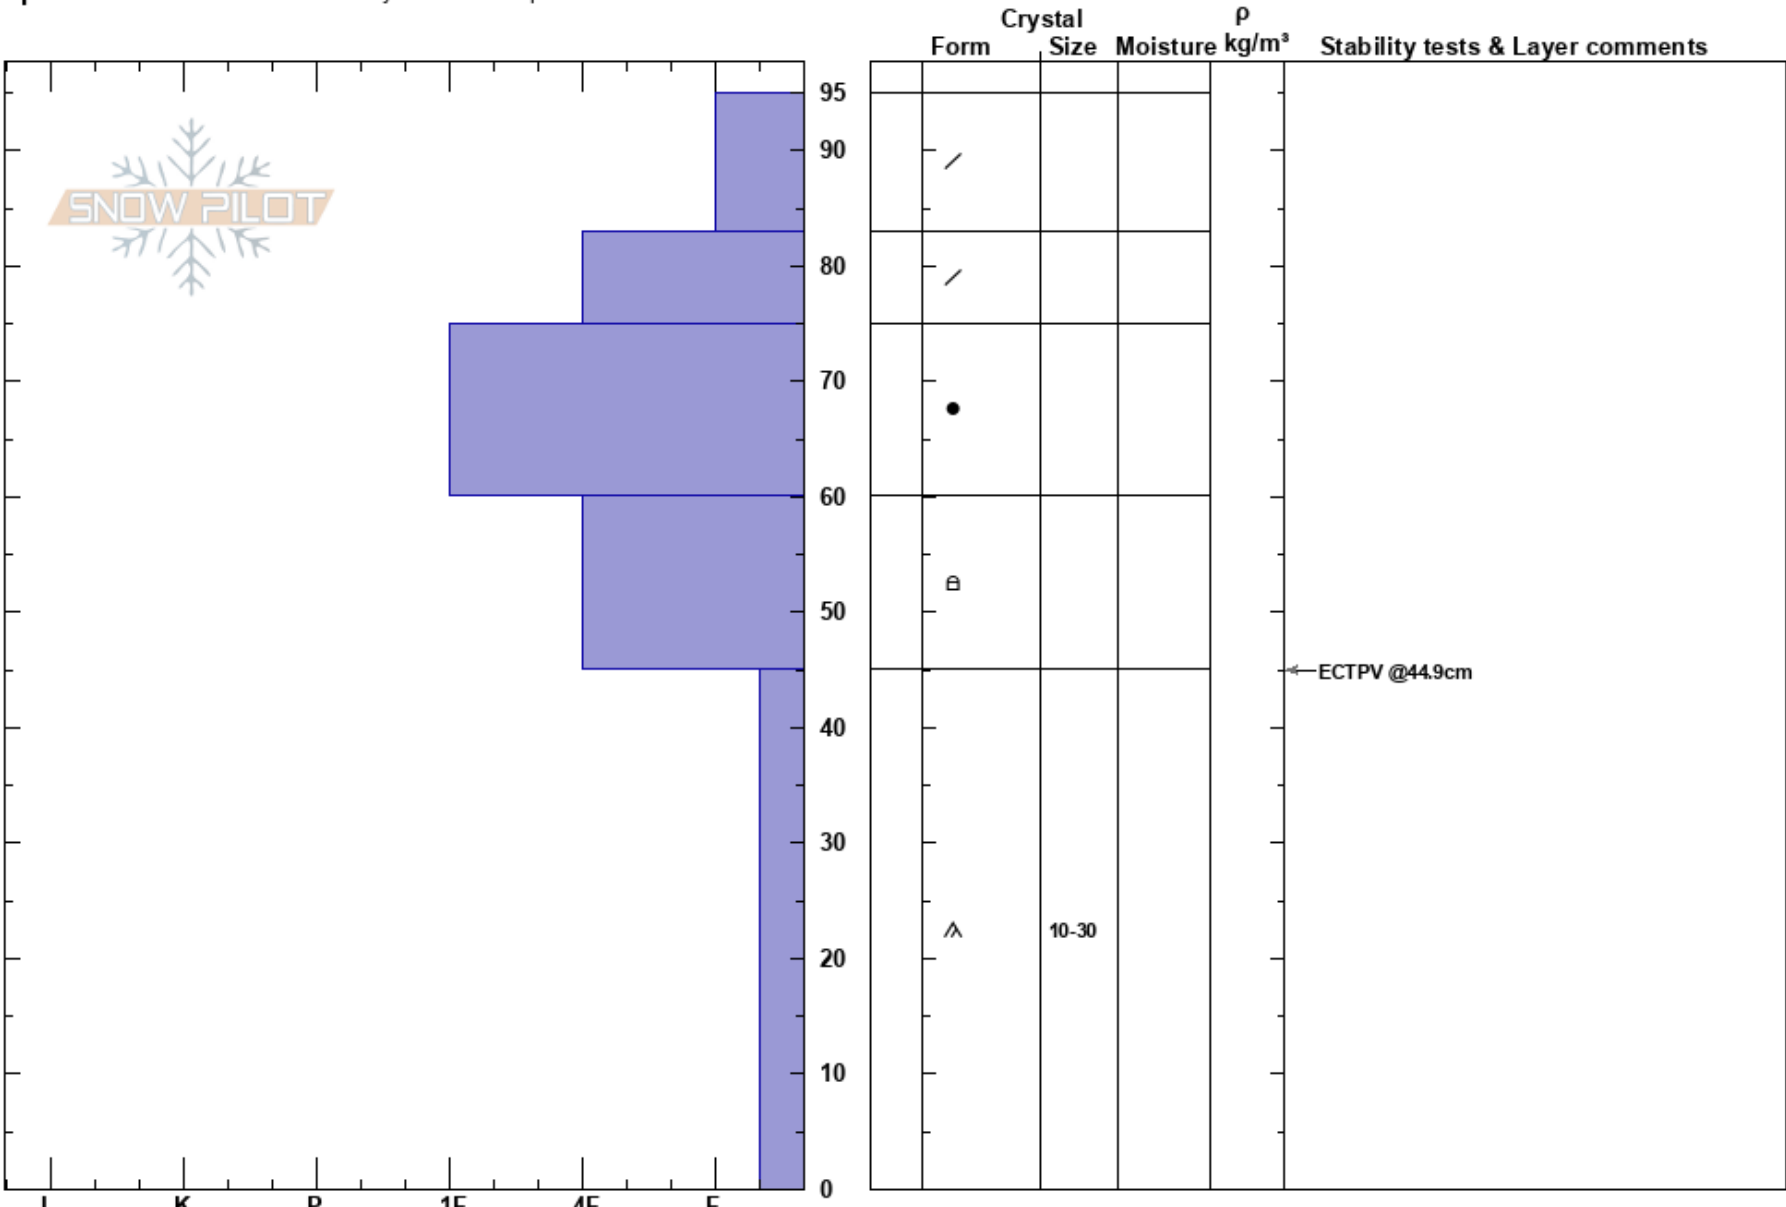

01_31_2020 Lost Trail
 Bitterroot
 MT
 Elevation: 8070 ft
 Aspect: 45°
 Specifics: Recent avalanche activity on similar slopes

Travis Craft
 01/31/2020 - 1:00pm
 Co-ord: 45.70650N, -113.98449W
 Slope Angle: 27°
 Wind Loading: no

Stability: Poor
 Air Temperature: 3°C
 Sky Cover: OVC
 Precipitation: ZR
 Wind: SW Moderate

Layer Notes:

HS:95
 PF:95
 PS:20

Notes: In the last week or two there was a widespread avalanche cycle on steep northerly facing terrain near where we dug.