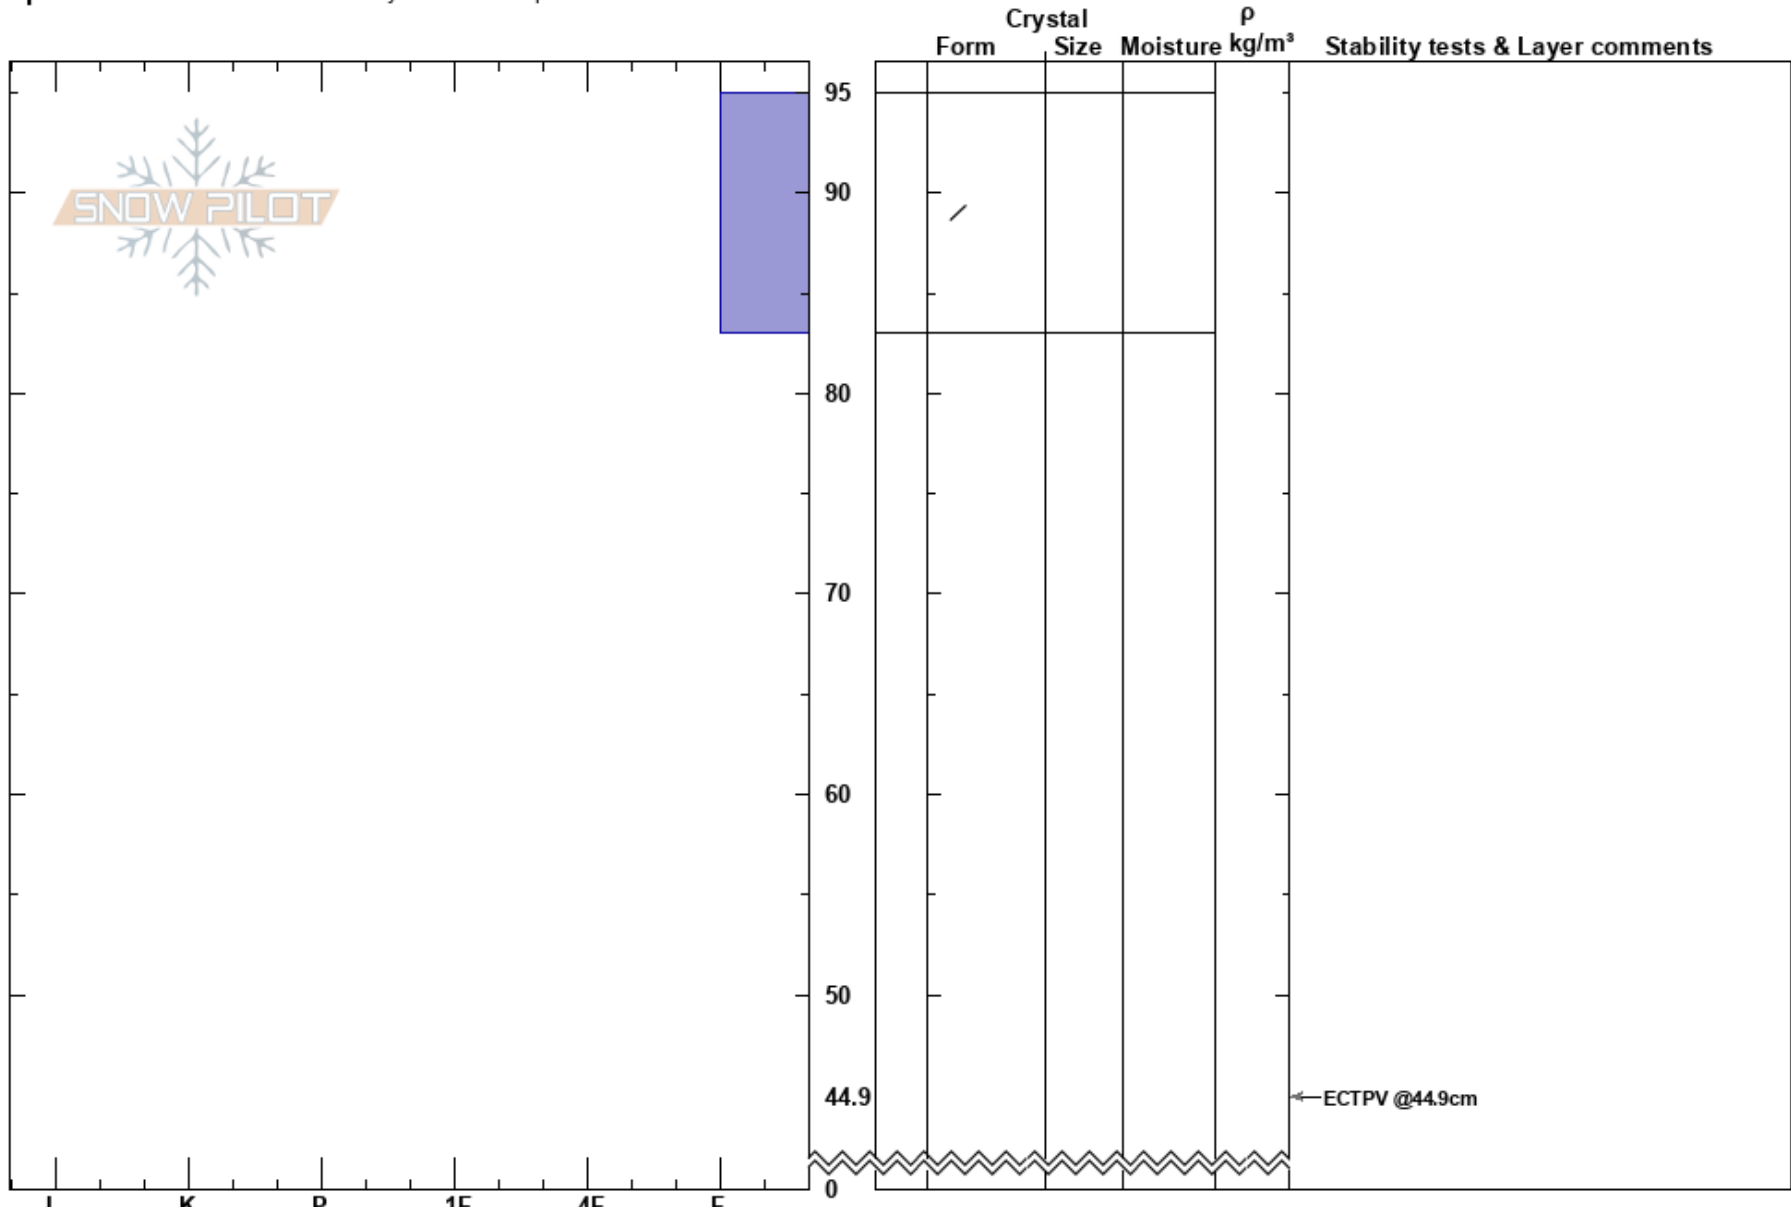

PF:95

MT

Co-ord: 45.70650N, -113.98449W

Sky Cover: OVC

PS:20

Elevation: 8070 ft

Slope Angle: 27°

Precipitation: ZR

Wind: SW Moderate

Aspect: 45°

Wind Loading: no

Specifics: Recent avalanche activity on similar slopes

Notes: In the last week or two there was a widespread avalanche cycle on steep northerly facing terrain near where we dug.