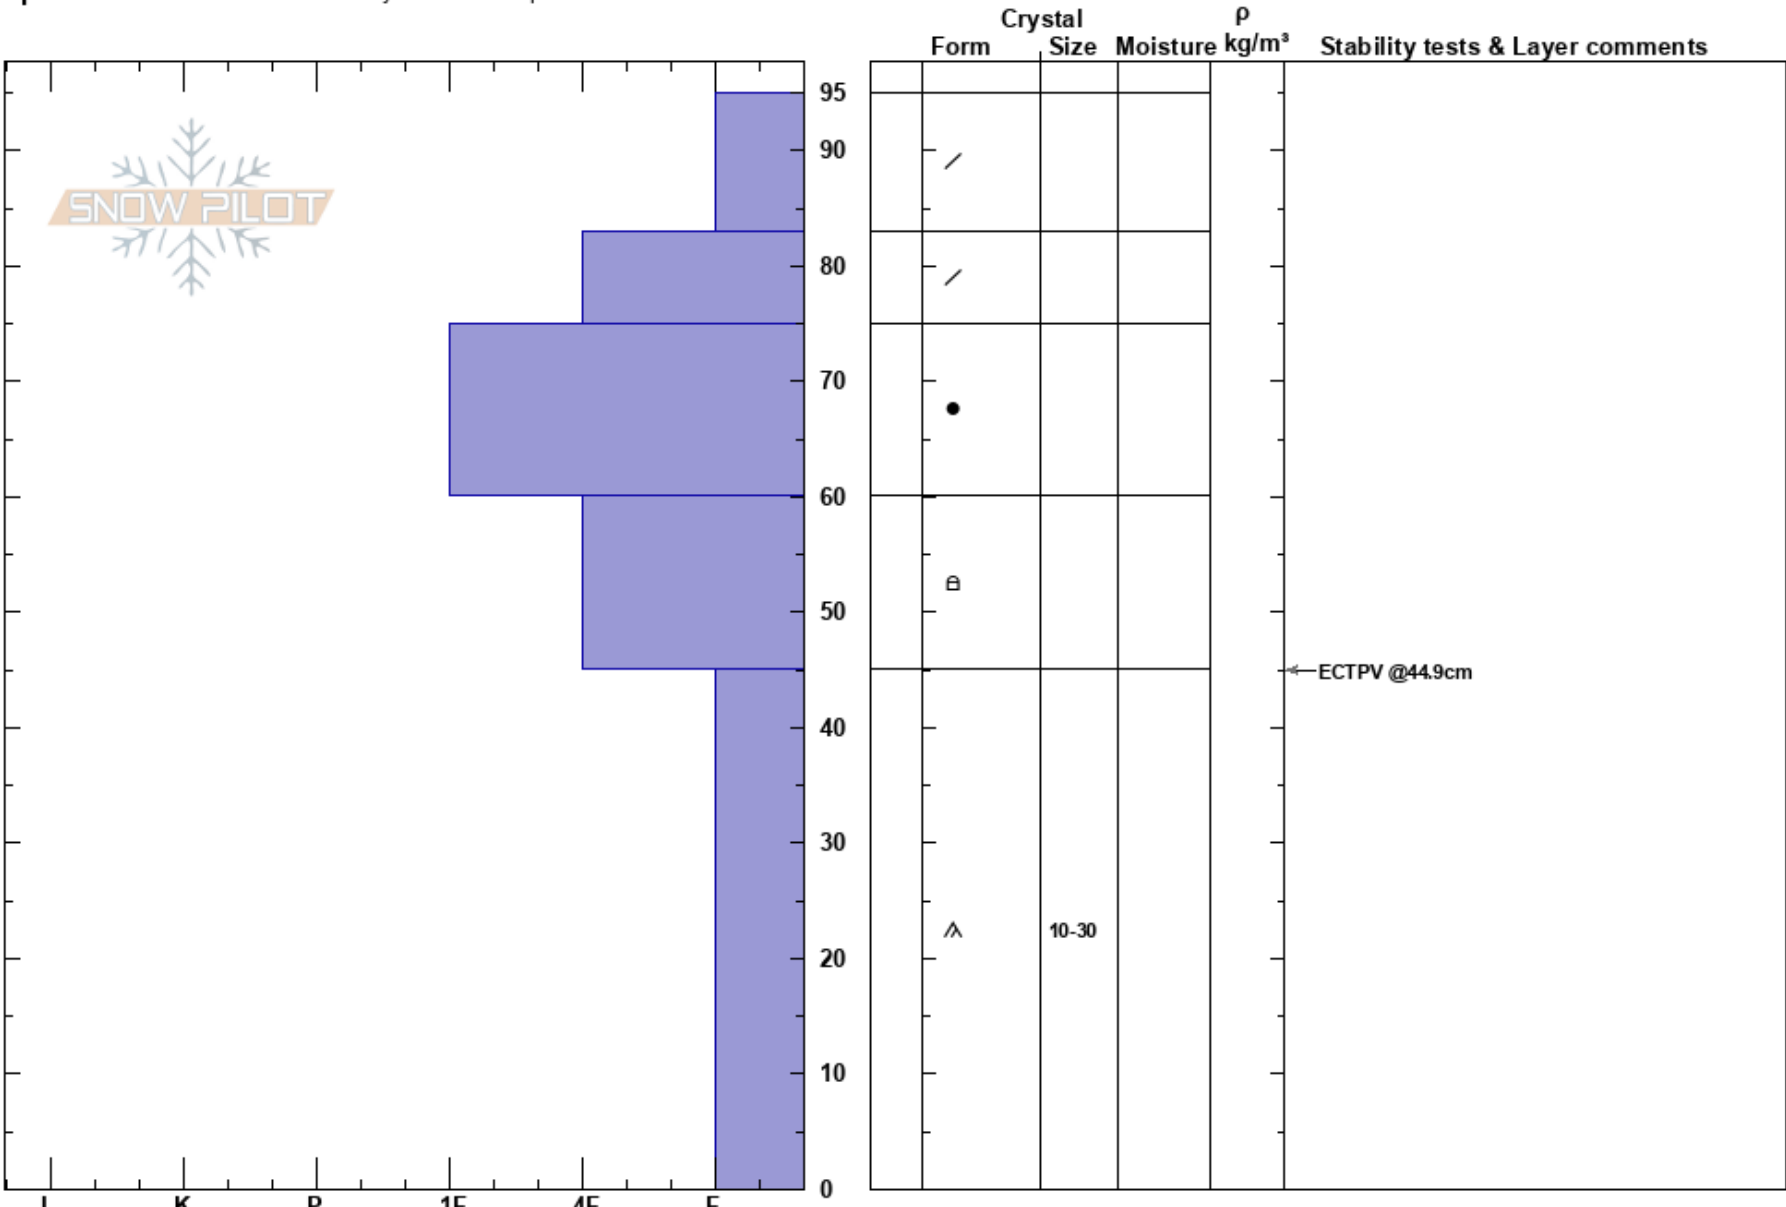

01_31_2020 Lost Trail
 Bitterroot
 MT
 Elevation: 8070 ft
 Aspect: 45°
 Specifics: Recent avalanche activity on similar slopes

Travis Craft
 01/31/2020 - 1:00pm
 Co-ord: 45.70650N, -113.98449W
 Slope Angle: 27°
 Wind Loading: no

Stability: Poor
 Air Temperature: 3°C
 Sky Cover: OVC
 Precipitation: ZR
 Wind: SW Moderate
 HS:95
 PF:95
 PS:20
 45-0cm: Problematic layer

Notes: In the last week or two there was a widespread avalanche cycle on steep northerly facing terrain near where we dug.